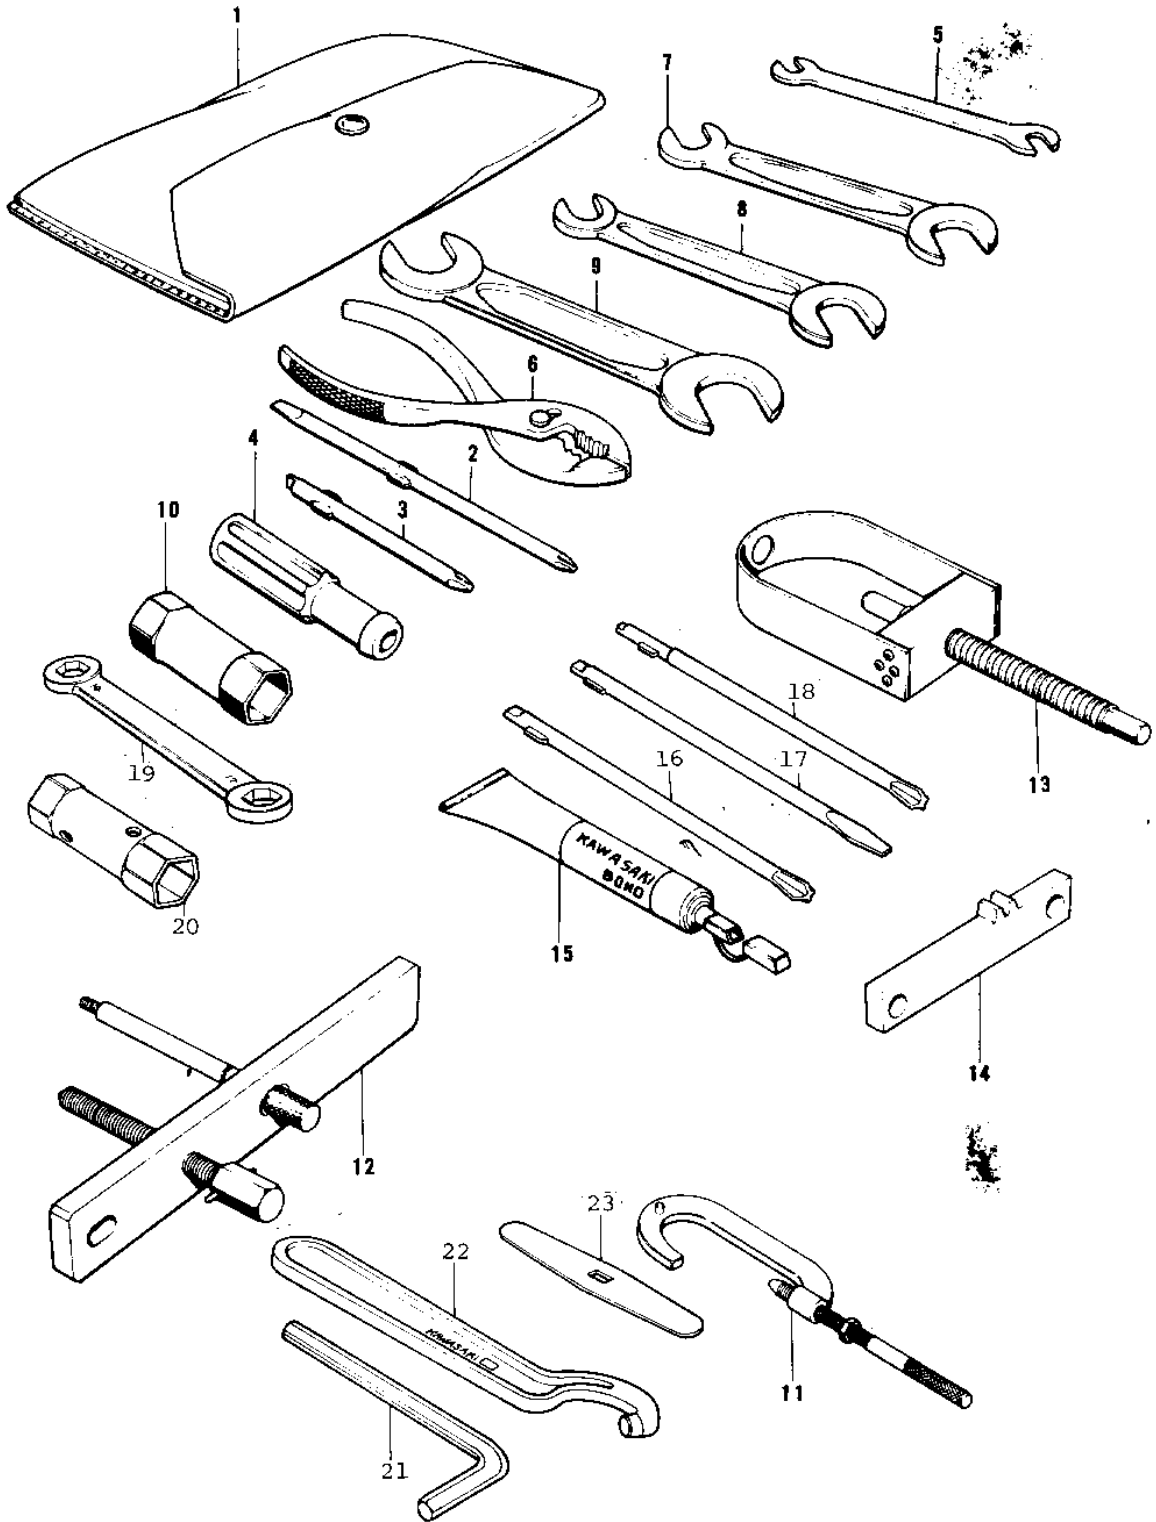

# 1975 KT250-A PARTS DIAGRAM

# 1975 KT250-A PARTS LIST

## OWNER TOOLS/SPECIAL SERVICE TOOLS

ITEM NAME	PART NUMBER	QUANTITY
BAG,TOOL (Ref # 1)	56008-008	1
TOOL-DRIVER (Ref # 2)	92107-1052	1
SCREW DRIVER #3 PHLIP (Ref # 3)	92107-005	1
92106-1001 (Canada) (Ref # 4)	92106-002	1
92106-1001 (Canada) (Ref # 4)	92106-004	1
TIGHTENER,SPOKE (Ref # 5)	92108-011	1
PLIERS,160MM (Ref # 6)	92112-003	1
WRENCH,OPEN,8X10 (Ref # 7)	92126-001	1
WRENCH,OPEN END,12X13 (Ref # 8)	92126-002	1
WRENCH,OPN END,19X21 (Ref # 9)	92126-008	1
92110-1022 (Canada) (Ref # 10)	92108-009	1
57001-1243 (Canada) (Ref # 11)	56019-040	1
57001-1098 (Canada) (Ref # 12)	57001-153	1
57001-910 (Canada) (Ref # 13)	57001-231	1
57001-1243 (Canada) (Ref # 14)	57001-301	1
LIQUID GASKET (Ref # 15)	92104-002	1
TOOL-DRIVER (Ref # 16)	92107-1052	2
92107-1052 (Canada) (Ref # 17)	92107-007	1
92107-1002 (Canada) (Ref # 18)	92107-008	1
WRENCH,BOX,14X17 (Canada) (Ref # 19)	92108-012	1
WRENCH,BOX,17X21 (Ref # 20)	92110-012	1
WRENCH,ALLEN,6MM (Ref # 21)	92127-003	1
92110-1035 (Canada) (Ref # 22)	92108-007	1
LEVER,SCREW DRIVER (Ref # 23)	92111-006	1