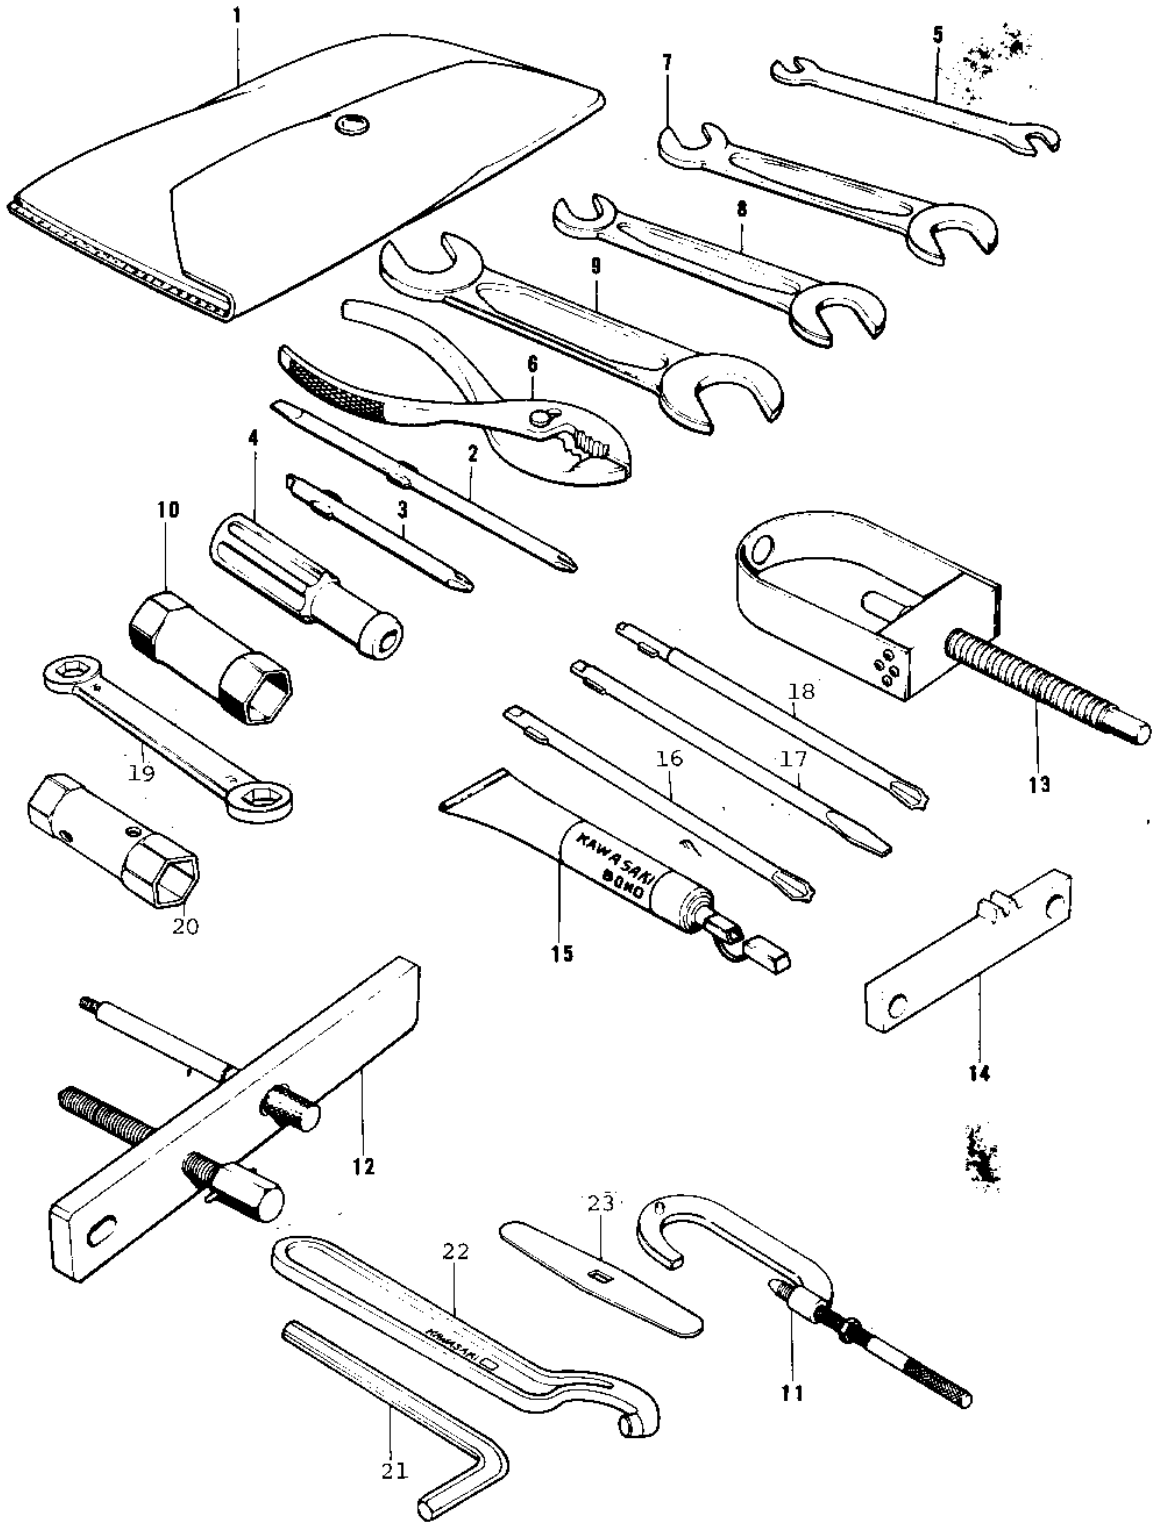

1975 KT250-A PARTS DIAGRAM

OWNER TOOLS/SPECIAL SERVICE TOOLS

1975 KT250-A PARTS LIST

OWNER TOOLS/SPECIAL SERVICE TOOLS

ITEM NAME	PART NUMBER	QUANTITY
BAG,TOOL (Ref # 1)	56008-008	1
TOOL-DRIVER (Ref # 2)	92107-1052	1
SCREW DRIVER #3 PHLIP (Ref # 3)	92107-005	1
92106-1001 (Canada) (Ref # 4)	92106-002	1
92106-1001 (Canada) (Ref # 4)	92106-004	1
TIGHTENER,SPOKE (Ref # 5)	92108-011	1
PLIERS,160MM (Ref # 6)	92112-003	1
WRENCH,OPEN,8X10 (Ref # 7)	92126-001	1
WRENCH,OPEN END,12X13 (Ref # 8)	92126-002	1
WRENCH,OPN END,19X21 (Ref # 9)	92126-008	1
92110-1022 (Canada) (Ref # 10)	92108-009	1
57001-1243 (Canada) (Ref # 11)	56019-040	1
57001-1098 (Canada) (Ref # 12)	57001-153	1
57001-910 (Canada) (Ref # 13)	57001-231	1
57001-1243 (Canada) (Ref # 14)	57001-301	1
LIQUID GASKET (Ref # 15)	92104-002	1
TOOL-DRIVER (Ref # 16)	92107-1052	2
92107-1052 (Canada) (Ref # 17)	92107-007	1
92107-1002 (Canada) (Ref # 18)	92107-008	1
WRENCH,BOX,14X17 (Canada) (Ref # 19)	92108-012	1
WRENCH,BOX,17X21 (Ref # 20)	92110-012	1
WRENCH,ALLEN,6MM (Ref # 21)	92127-003	1
92110-1035 (Canada) (Ref # 22)	92108-007	1
LEVER,SCREW DRIVER (Ref # 23)	92111-006	1