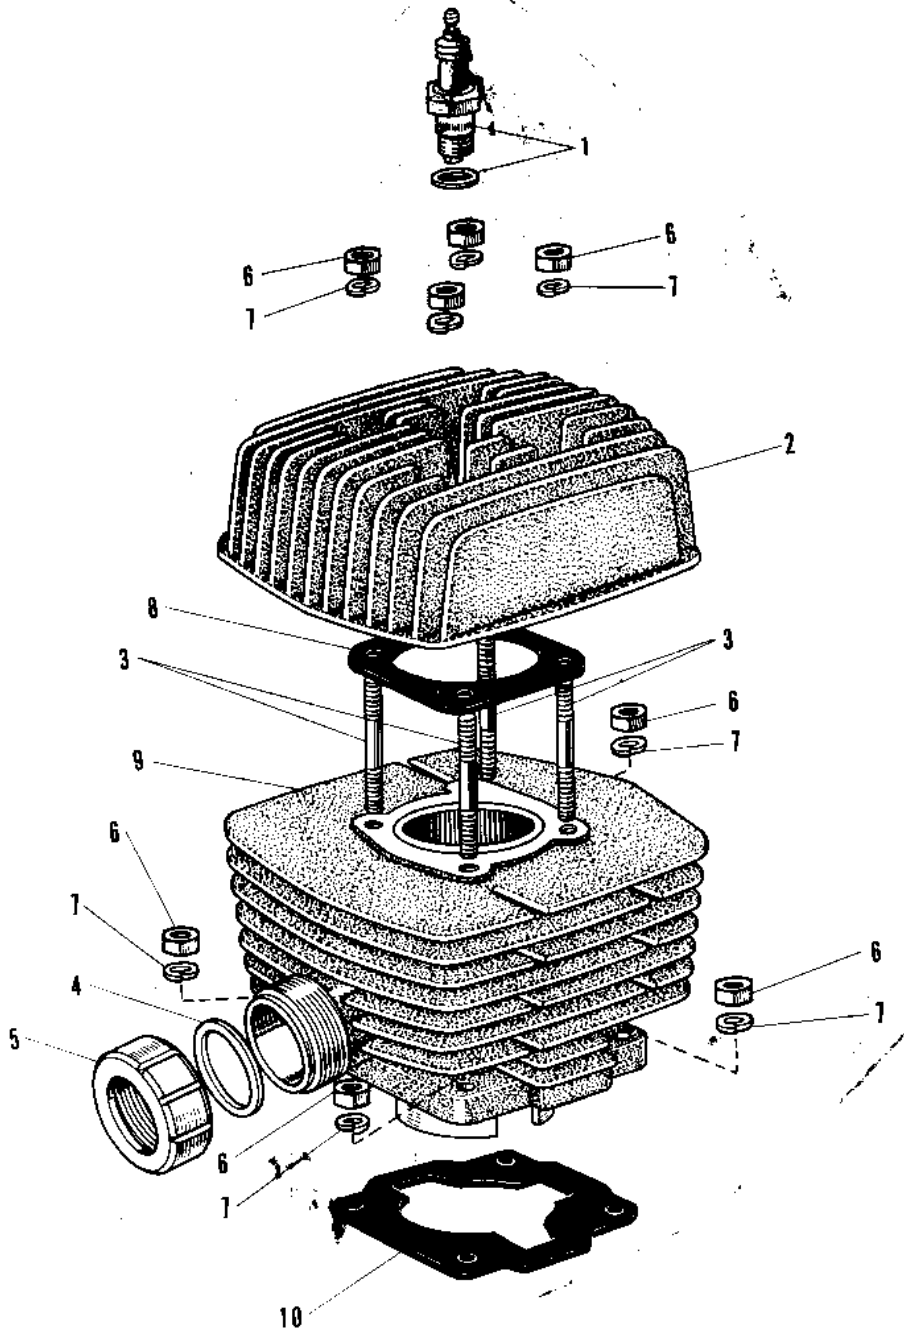

# 1967 Roadrunner PARTS DIAGRAM

## CYLINDER HEAD/CYLINDER

# 1967 Roadrunner PARTS LIST

## CYLINDER HEAD/CYLINDER

ITEM NAME	PART NUMBER	QUANTITY
SPARK PLUG B7HS (Ref # 1)	B7HS	1
CYLINDER HEAD (Ref # 2)	11001-013	N.
CYLINDER HEAD (Ref # 2)	11001-004	1
STUD 8X40 (Ref # 3)	92004-003	4
GASKET,EXHAUST PIPE (Ref # 4)	11009-1992	1
CLAMP EXHAUST PIPE (Ref # 5)	18069-030	1
NUT,8MM (Ref # 6)	311B0800	8
WASHER SPRING 8MM (Ref # 7)	461F0800	8
GASKET CYLINDER HEAD (Ref # 8)	11004-013	1
CYLINDER (Ref # 9)	11005-066	1
GASKET CYLINDER BASE (Ref # 10)	11009-007	1