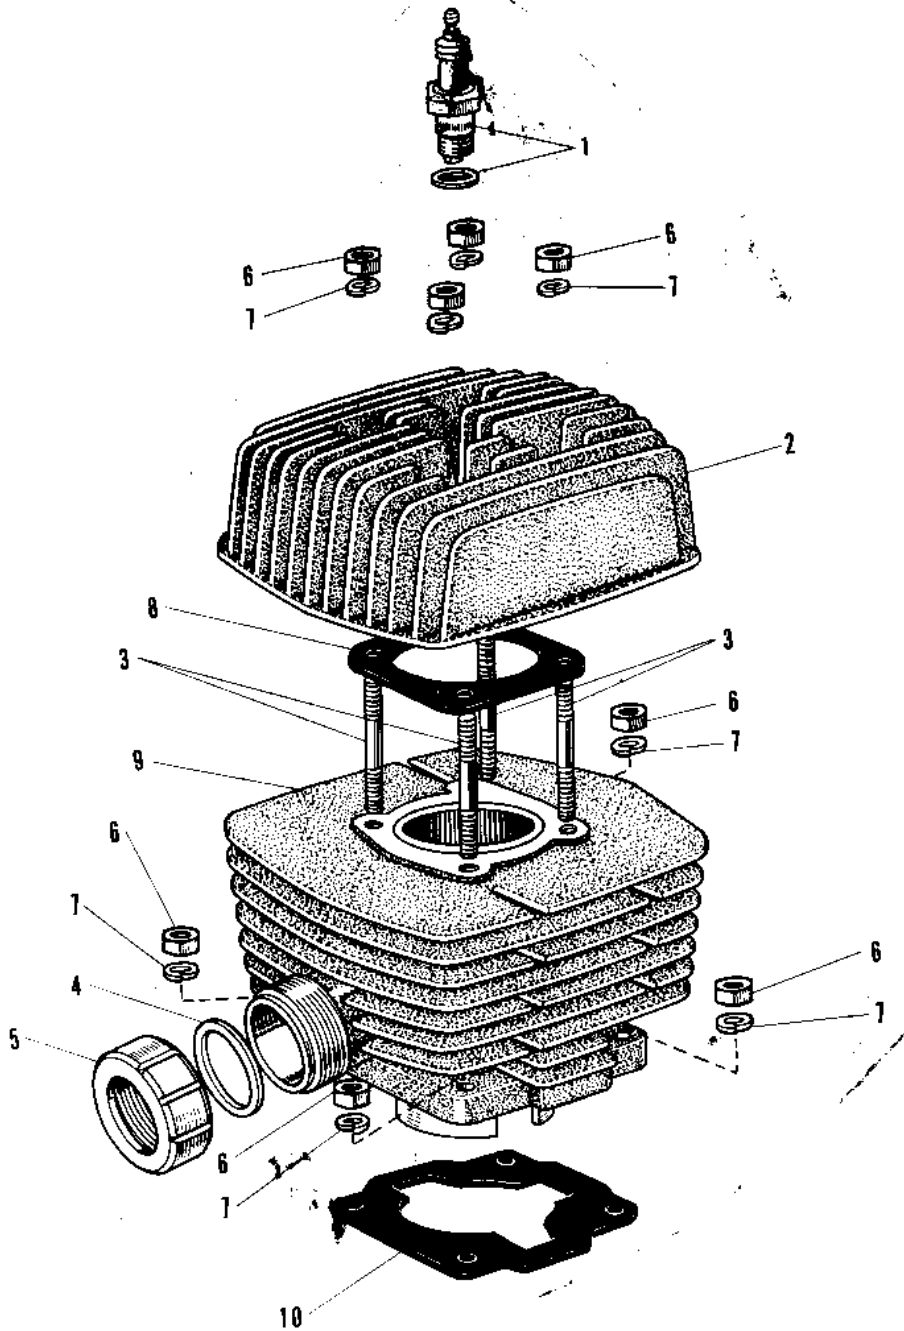

1969 Roadrunner PARTS DIAGRAM

CYLINDER HEAD/CYLINDER

1969 Roadrunner PARTS LIST

CYLINDER HEAD/CYLINDER

ITEM NAME	PART NUMBER	QUANTITY
SPARK PLUG B7HS (Ref # 1)	B7HS	1
CYLINDER HEAD (Ref # 2)	11001-013	N.
CYLINDER HEAD (Ref # 2)	11001-004	1
STUD 8X40 (Ref # 3)	92004-003	4
GASKET,EXHAUST PIPE (Ref # 4)	11009-1992	1
CLAMP EXHAUST PIPE (Ref # 5)	18069-030	1
NUT,8MM (Ref # 6)	311B0800	8
WASHER SPRING 8MM (Ref # 7)	461F0800	8
GASKET CYLINDER HEAD (Ref # 8)	11004-013	1
CYLINDER (Ref # 9)	11005-066	1
GASKET CYLINDER BASE (Ref # 10)	11009-007	1