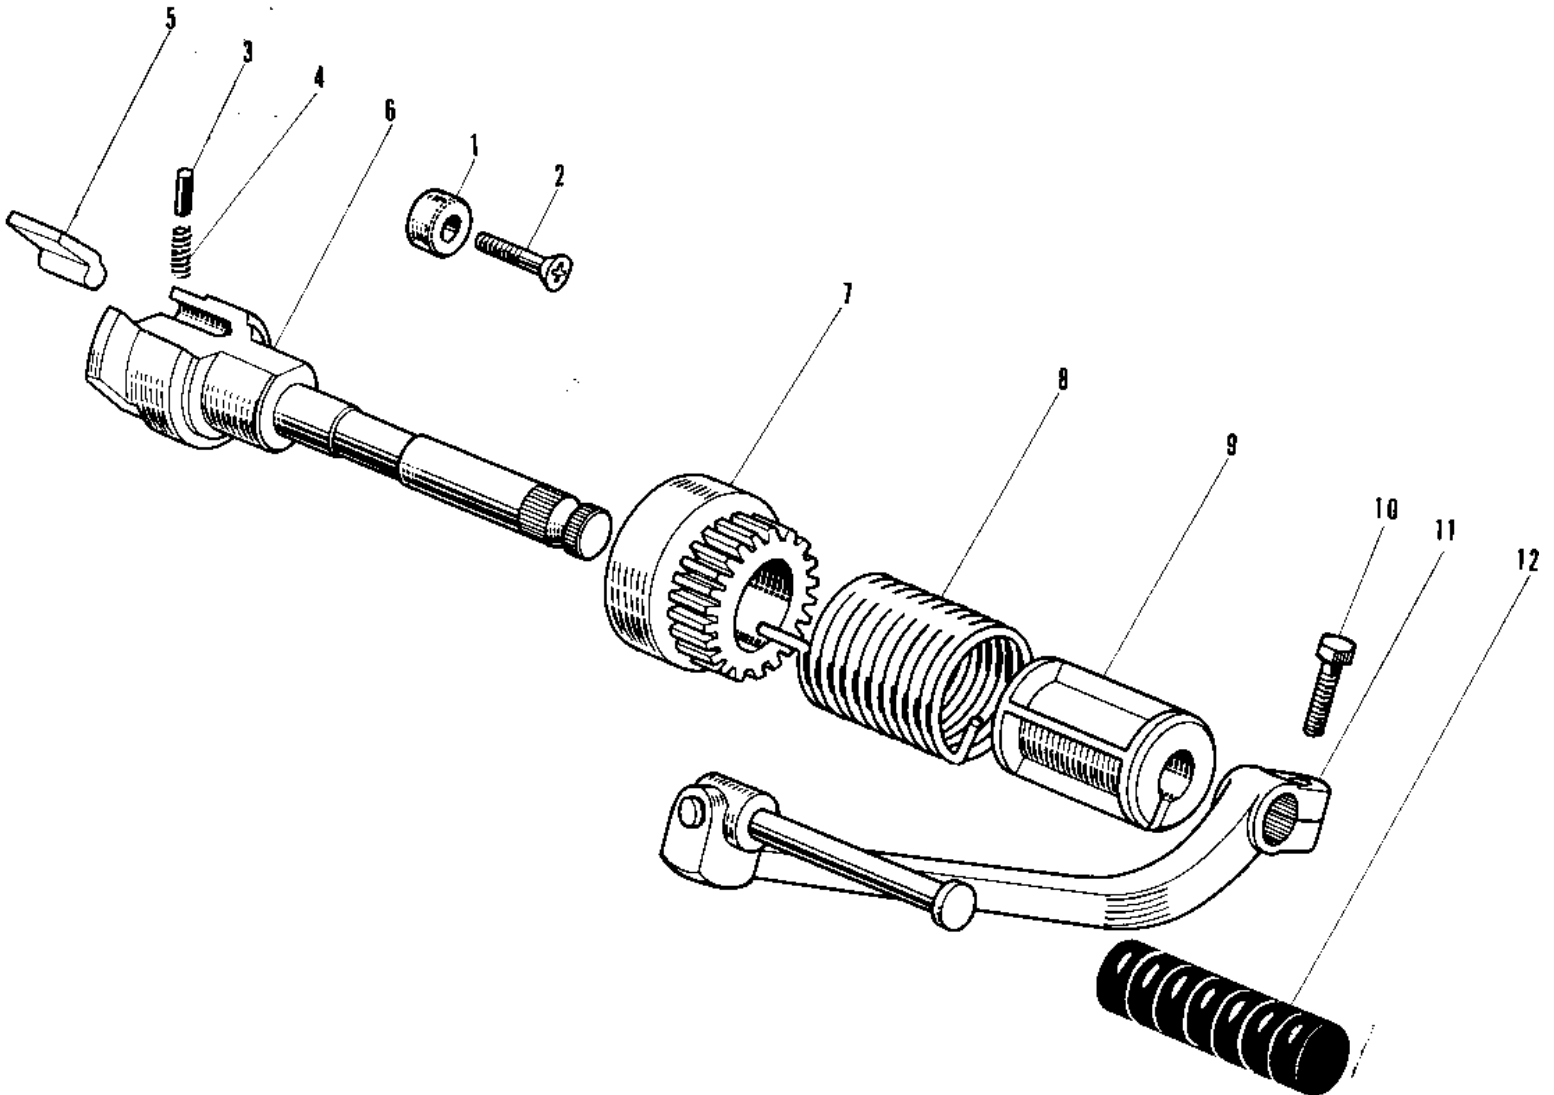

# 1969 Roadrunner PARTS DIAGRAM

# 1969 Roadrunner PARTS LIST

## KICKSTARTER MECHANISM

ITEM NAME	PART NUMBER	QUANTITY
STOPPER KICKSTARTER (Ref # 1)	13072-003	1
SCREW CNTSNK HD 6X25 (Ref # 2)	221B0625	1
PIN KICKSTARTER PAWL (Ref # 3)	92042-001	1
SPRING KICK PAWL (Ref # 4)	92081-022	1
PAWL KICKSTARTER (Ref # 5)	13069-004	1
SHAFT KICKSTARTER (Ref # 6)	13066-005	1
GEAR KICKSTARTER (Ref # 7)	13068-006	1
SPRING KICKSTARTER (Ref # 8)	92083-003	1
GUIDE KICK SPRING (Ref # 9)	13070-002	1
BOLT-SMALL-UPSET 8X25 (Ref # 10)	115G0825	1
PEDAL-KICKSTARTER (Ref # 11)	13058-039	1
RUBBER KICK PEDAL (Ref # 12)	13063-004	1