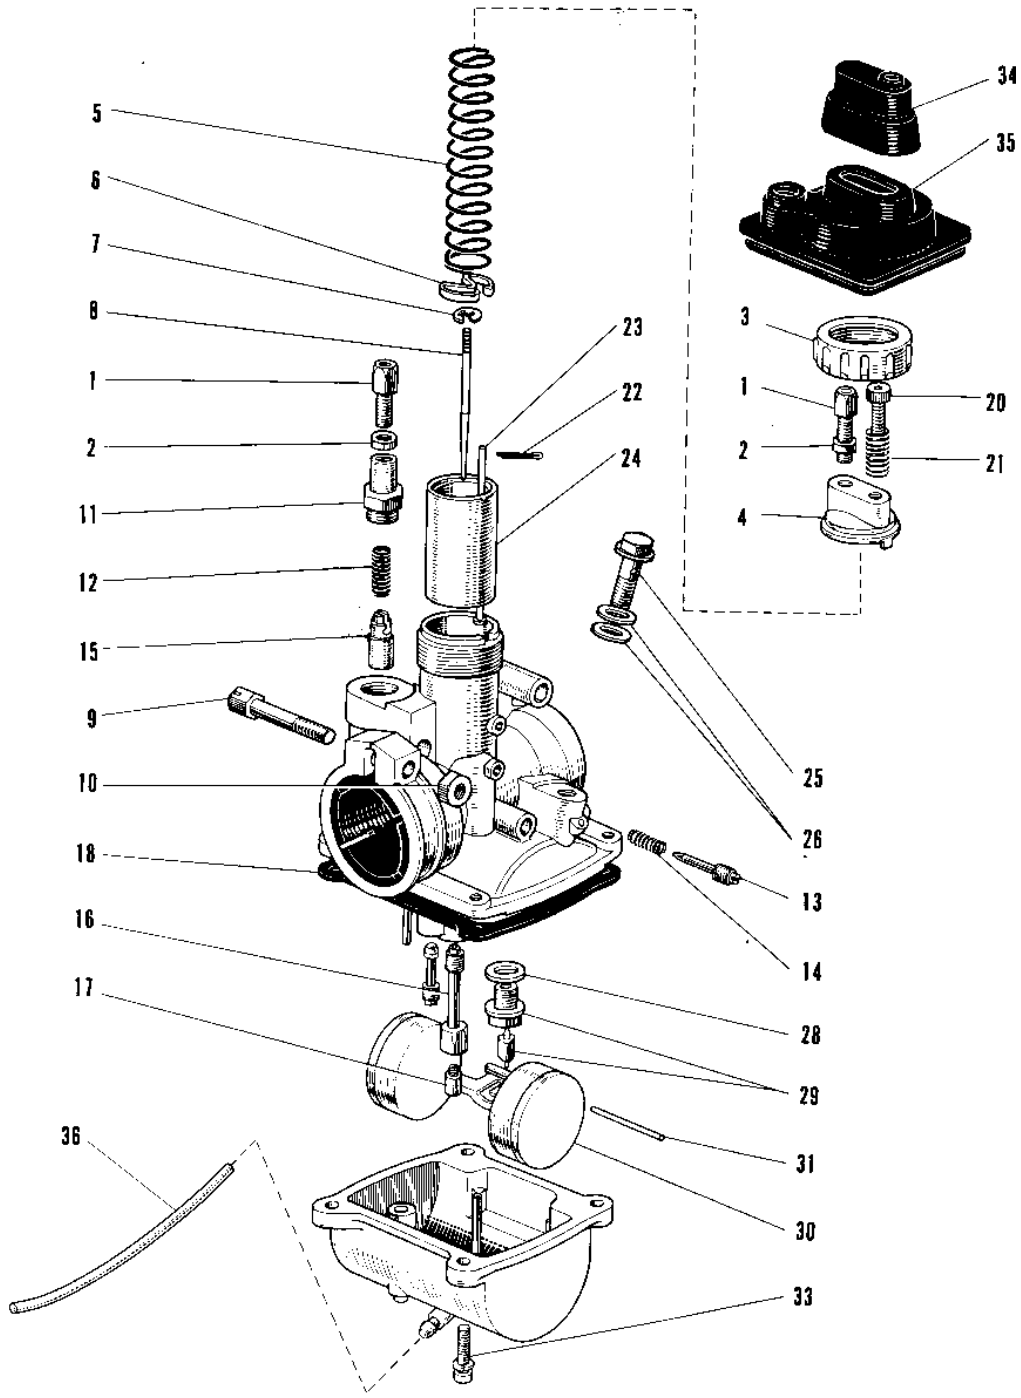

1969 Roadrunner PARTS DIAGRAM

CARBURETOR

1969 Roadrunner PARTS LIST

CARBURETOR

ITEM NAME	PART NUMBER	QUANTITY
CARBURETOR ASSY (Ref # 1~33)	16001-025	(1
CARBURETOR ASSY (Ref # 1~33)	16001-024	1
CABLE ADJUSTER (Ref # 1)	16002-002	2
NUT CABLE ADJUST LOCK (Ref # 2)	16003-004	2
CAP MIXING CHAMBER (Ref # 3)	16004-001	1
TOP MIXING CHAMBER (Ref # 4)	16005-004	1
SPRING THROTTLE VALVE (Ref # 5)	16006-003	1
SPRING SEAT THRTL VLV (Ref # 6)	16007-003	1
CIRCLIP (Ref # 7)	16008-010	1
JET NEEDLE 4J-9 (Ref # 8)	16009-009	(1
JET NEEDLE 4H7 (Ref # 8)	16009-008	1
SCREW CLAMP (Ref # 9)	16010-004	1
NUT 6MM (Ref # 10)	311B0600	(1
NUT 6MM (Ref # 10)	311B0600	1
CAP STARTER PLUNGER (Ref # 11)	16012-004	1
SPRING-PLUNGER (Ref # 12)	16013-003	1
SCREW PILOT AIR ADJUST (Ref # 13)	16014-002	1
SPRING-THR STOP SCREW (Ref # 14)	16022-007	1
PLUNGER-ENRICHNER (Ref # 15)	16016-002	1
NEEDLE JET E-4 (Ref # 16)	16017-025	(1
NEEDLE JET E-2 (Ref # 16)	16017-024	1
JET-MAIN NO 160A (Ref # 17)	92063-017	(1
JET-MAIN NO 120A (Ref # 17)	92063-013	1
GASKET FLOAT CHAMBER (Ref # 18)	16019-003	1
SCREW, THROTTLE STOP (Ref # 20)	16021-002	1
SPRING THR STOP SCREW (Ref # 21)	16022-005	1
UNAVAILABLE IN PRICE BOOK (Ref # 22)	16023-001	1
ROD-THROTTLE VLV STOP (Ref # 23)	16024-010	1
VALVE THROTTLE CA2.5 (Ref # 24)	16025-006	1

1969 Roadrunner PARTS LIST

CARBURETOR

ITEM NAME	PART NUMBER	QUANTITY
BOLT BANJO (Ref # 25)	92001-011	1
GASKET 8MM (Ref # 26)	751P0800	2
WASHER VALVE SEAT (Ref # 28)	16029-002	1
FLOAT VALVE ASSY (Ref # 29)	16030-002	(1
FLOAT VALVE ASSY (Ref # 29)	16030-009	1
FLOAT (Ref # 30)	16031-003	1
FLOAT PIN (Ref # 31)	16032-003	1
SCREW FLOAT CHAMBER (Ref # 33)	16033-002	4
SCREW FLOAT CHAMBER (Ref # 33)	16033-008	AL
SCREW-FLOAT CHAMBER (Ref # 33)	16033-012	4
GROMMET CARB CAP (Ref # 34)	14038-001	1
CAP CARBURETOR RUBBER (Ref # 35)	14038-003	1
PIPE FUEL OVERFLOW (Ref # 36)	92059-005	1