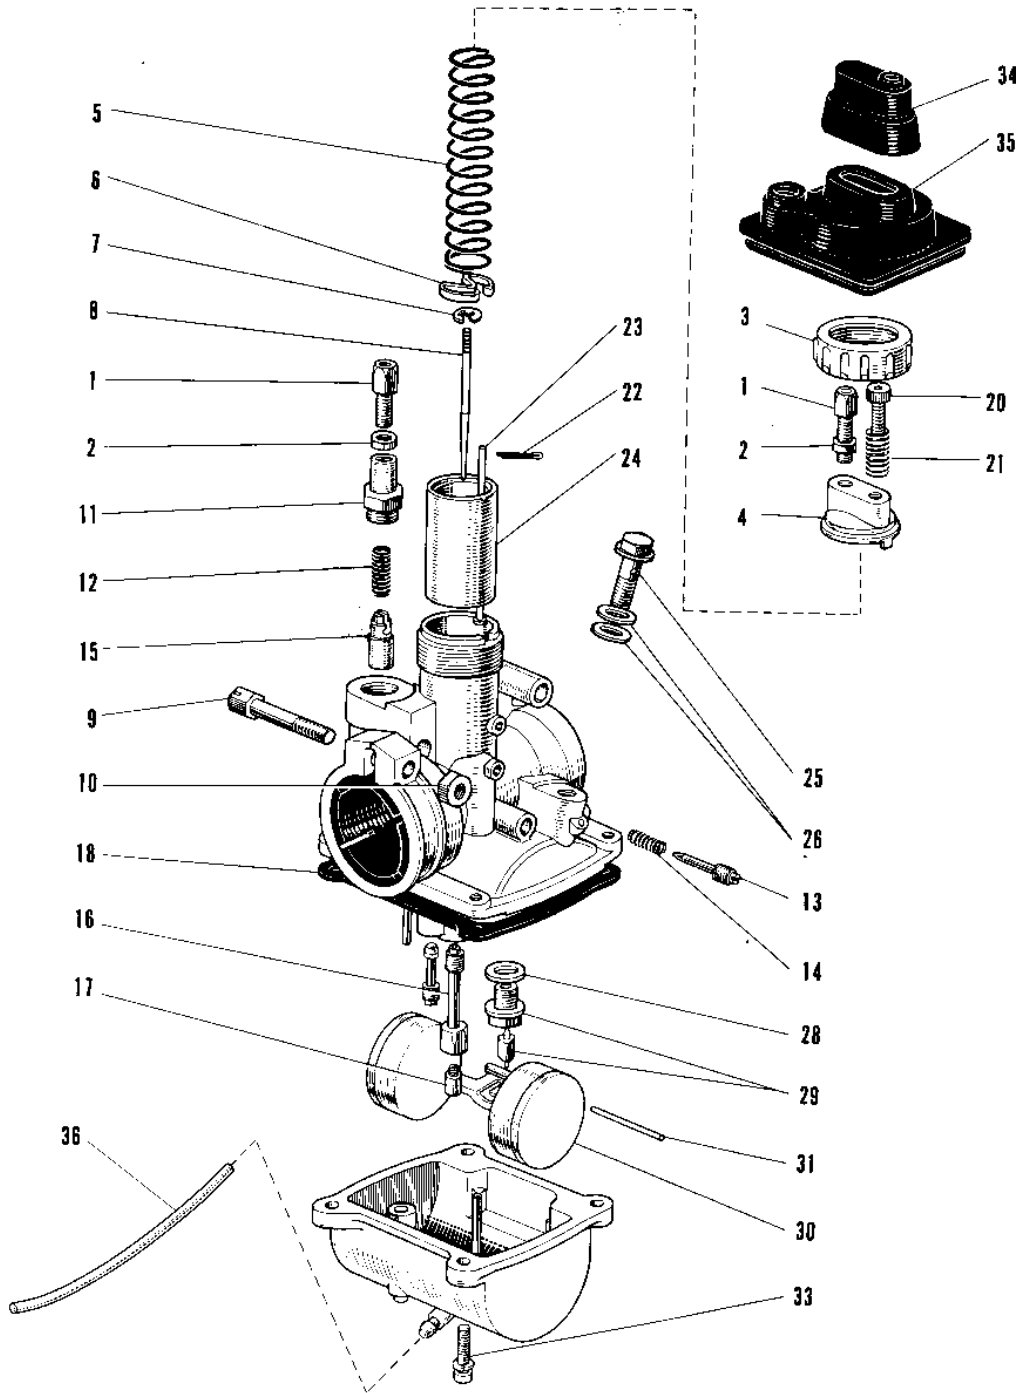

1967 Roadrunner PARTS DIAGRAM

CARBURETOR

1967 Roadrunner PARTS LIST

CARBURETOR

ITEM NAME	PART NUMBER	QUANTITY
CARBURETOR ASSY (Ref # 1~33)	16001-025	(1
CARBURETOR ASSY (Ref # 1~33)	16001-024	1
CABLE ADJUSTER (Ref # 1)	16002-002	2
NUT CABLE ADJUST LOCK (Ref # 2)	16003-004	2
CAP MIXING CHAMBER (Ref # 3)	16004-001	1
TOP MIXING CHAMBER (Ref # 4)	16005-004	1
SPRING THROTTLE VALVE (Ref # 5)	16006-003	1
SPRING SEAT THRTL VLV (Ref # 6)	16007-003	1
CIRCLIP (Ref # 7)	16008-010	1
JET NEEDLE 4J-9 (Ref # 8)	16009-009	(1
JET NEEDLE 4H7 (Ref # 8)	16009-008	1
SCREW CLAMP (Ref # 9)	16010-004	1
NUT 6MM (Ref # 10)	311B0600	(1
NUT 6MM (Ref # 10)	311B0600	1
CAP STARTER PLUNGER (Ref # 11)	16012-004	1
SPRING-PLUNGER (Ref # 12)	16013-003	1
SCREW PILOT AIR ADJUST (Ref # 13)	16014-002	1
SPRING-THR STOP SCREW (Ref # 14)	16022-007	1
PLUNGER-ENRICHNER (Ref # 15)	16016-002	1
NEEDLE JET E-4 (Ref # 16)	16017-025	(1
NEEDLE JET E-2 (Ref # 16)	16017-024	1
JET-MAIN NO 160A (Ref # 17)	92063-017	(1
JET-MAIN NO 120A (Ref # 17)	92063-013	1
GASKET FLOAT CHAMBER (Ref # 18)	16019-003	1
SCREW,THROTTLE STOP (Ref # 20)	16021-002	1
SPRING THR STOP SCREW (Ref # 21)	16022-005	1
UNAVAILABLE IN PRICE BOOK (Ref # 22)	16023-001	1
ROD-THROTTLE VLV STOP (Ref # 23)	16024-010	1
VALVE THROTTLE CA2.5 (Ref # 24)	16025-006	1

1967 Roadrunner PARTS LIST

CARBURETOR

ITEM NAME	PART NUMBER	QUANTITY
BOLT BANJO (Ref # 25)	92001-011	1
GASKET 8MM (Ref # 26)	751P0800	2
WASHER VALVE SEAT (Ref # 28)	16029-002	1
FLOAT VALVE ASSY (Ref # 29)	16030-002	(1
FLOAT VALVE ASSY (Ref # 29)	16030-009	1
FLOAT (Ref # 30)	16031-003	1
FLOAT PIN (Ref # 31)	16032-003	1
SCREW FLOAT CHAMBER (Ref # 33)	16033-002	4
SCREW FLOAT CHAMBER (Ref # 33)	16033-008	AL
SCREW-FLOAT CHAMBER (Ref # 33)	16033-012	4
GROMMET CARB CAP (Ref # 34)	14038-001	1
CAP CARBURETOR RUBBER (Ref # 35)	14038-003	1
PIPE FUEL OVERFLOW (Ref # 36)	92059-005	1