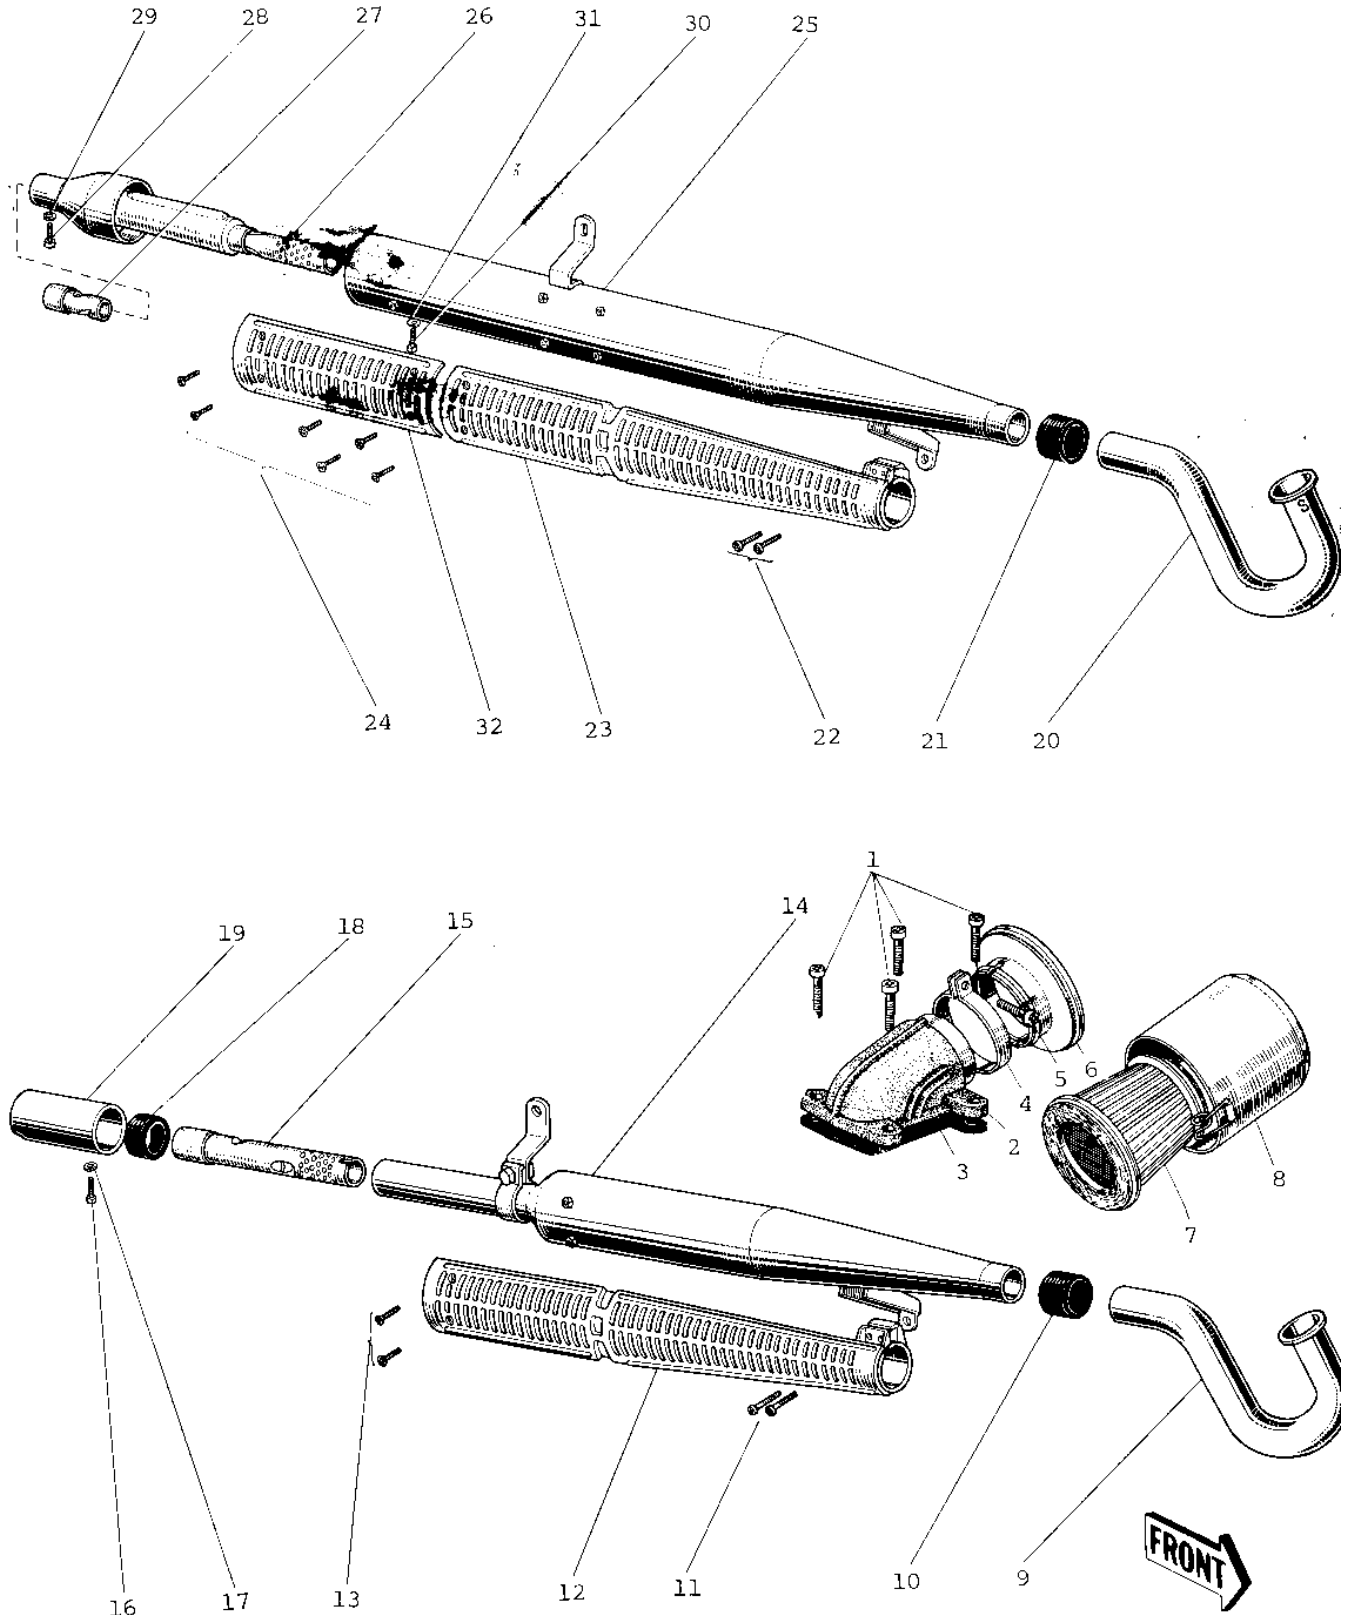

1967 Roadrunner PARTS DIAGRAM

AIR CLEANER/MUFFLER

1967 Roadrunner PARTS LIST

AIR CLEANER/MUFFLER

ITEM NAME	PART NUMBER	QUANTITY
SCREW PAN HEAD 6X20 (Ref # 1)	220B0620	4
INLET PIPE (Ref # 2)	11015-005	1
GASKET INLET PIPE (Ref # 3)	11017-001	1
AIR CLEANER ASSY (Ref # 4 ~ 8)	11010-017	1
CLAMP AIR CLEAN CLAMP (Ref # 4)	92037-013	1
SCREW PAN HEAD 6X25 (Ref # 5)	220B0625	1
CAP AIR CLEANER (Ref # 6)	11012-005	1
ELEMENT AIR CLEANER (Ref # 7)	11013-005	1
BODY AIR CLEANER (Ref # 8)	11011-004	1
PIPE EXHAUST (Ref # 9)	18049-018	1
CONNECTOR MUFFLER (Ref # 10)	18043-008	1
SCREW PAN HEAD 6X25 (Ref # 11)	220B0625	2
COVER MUFFLER (Ref # 12)	18057-006	1
SCREW PAN HEAD 6X6 (Ref # 13)	220B0606	2
MUFFLER ASSY (Ref # 14 ~ 1)	18005-005	1
BAFFLE TUBE (Ref # 15)	18033-009	1
SCREW PAN HEAD 5X8 (Ref # 16)	220B0508	1
SCREW PAN HEAD 5X8 (Ref # 16)	220B0508	1
WASHER SPRING 5MM (Ref # 17)	461F0500	1
RUBBER SEAL (Ref # 18)	18068-002	1
TAIL PIECE (Ref # 19)	18048-003	1
PIPE EXHAUST (Ref # 20)	18049-019	1
CONNECTOR MUFFLER (Ref # 21)	18043-008	1
SCREW PAN HEAD 6X25 (Ref # 22)	220B0625	2
COVER MUFFLER (Ref # 23)	18057-006	1
SCREW PAN HEAD 6X6 (Ref # 24)	220B0606	6
MUFFLER ASSY (Ref # 25 ~ 3)	18005-006	1
SPARK ARRESTOR COMP (Ref # 26)	18033-010	1
BAFFLE TUBE (Ref # 27)	18033-011	1

1967 Roadrunner PARTS LIST

AIR CLEANER/MUFFLER

ITEM NAME	PART NUMBER	QUANTITY
BOLT,6X10 (Ref # 28)	112G0610	1
WASHER SPRING 6MM (Ref # 29)	461F0600	1
BOLT HEX HEAD 5X10 (Ref # 30)	110B0510	1
BOLT HEX HEAD 6X8 (Ref # 30)	110B0608	1
WASHER PLAIN 5MM (Ref # 31)	410B0500	1
WASHER PLAIN 6MM (Ref # 31)	410B0600	1
COVER MUFFLER REAR (Ref # 32)	18057-016	1