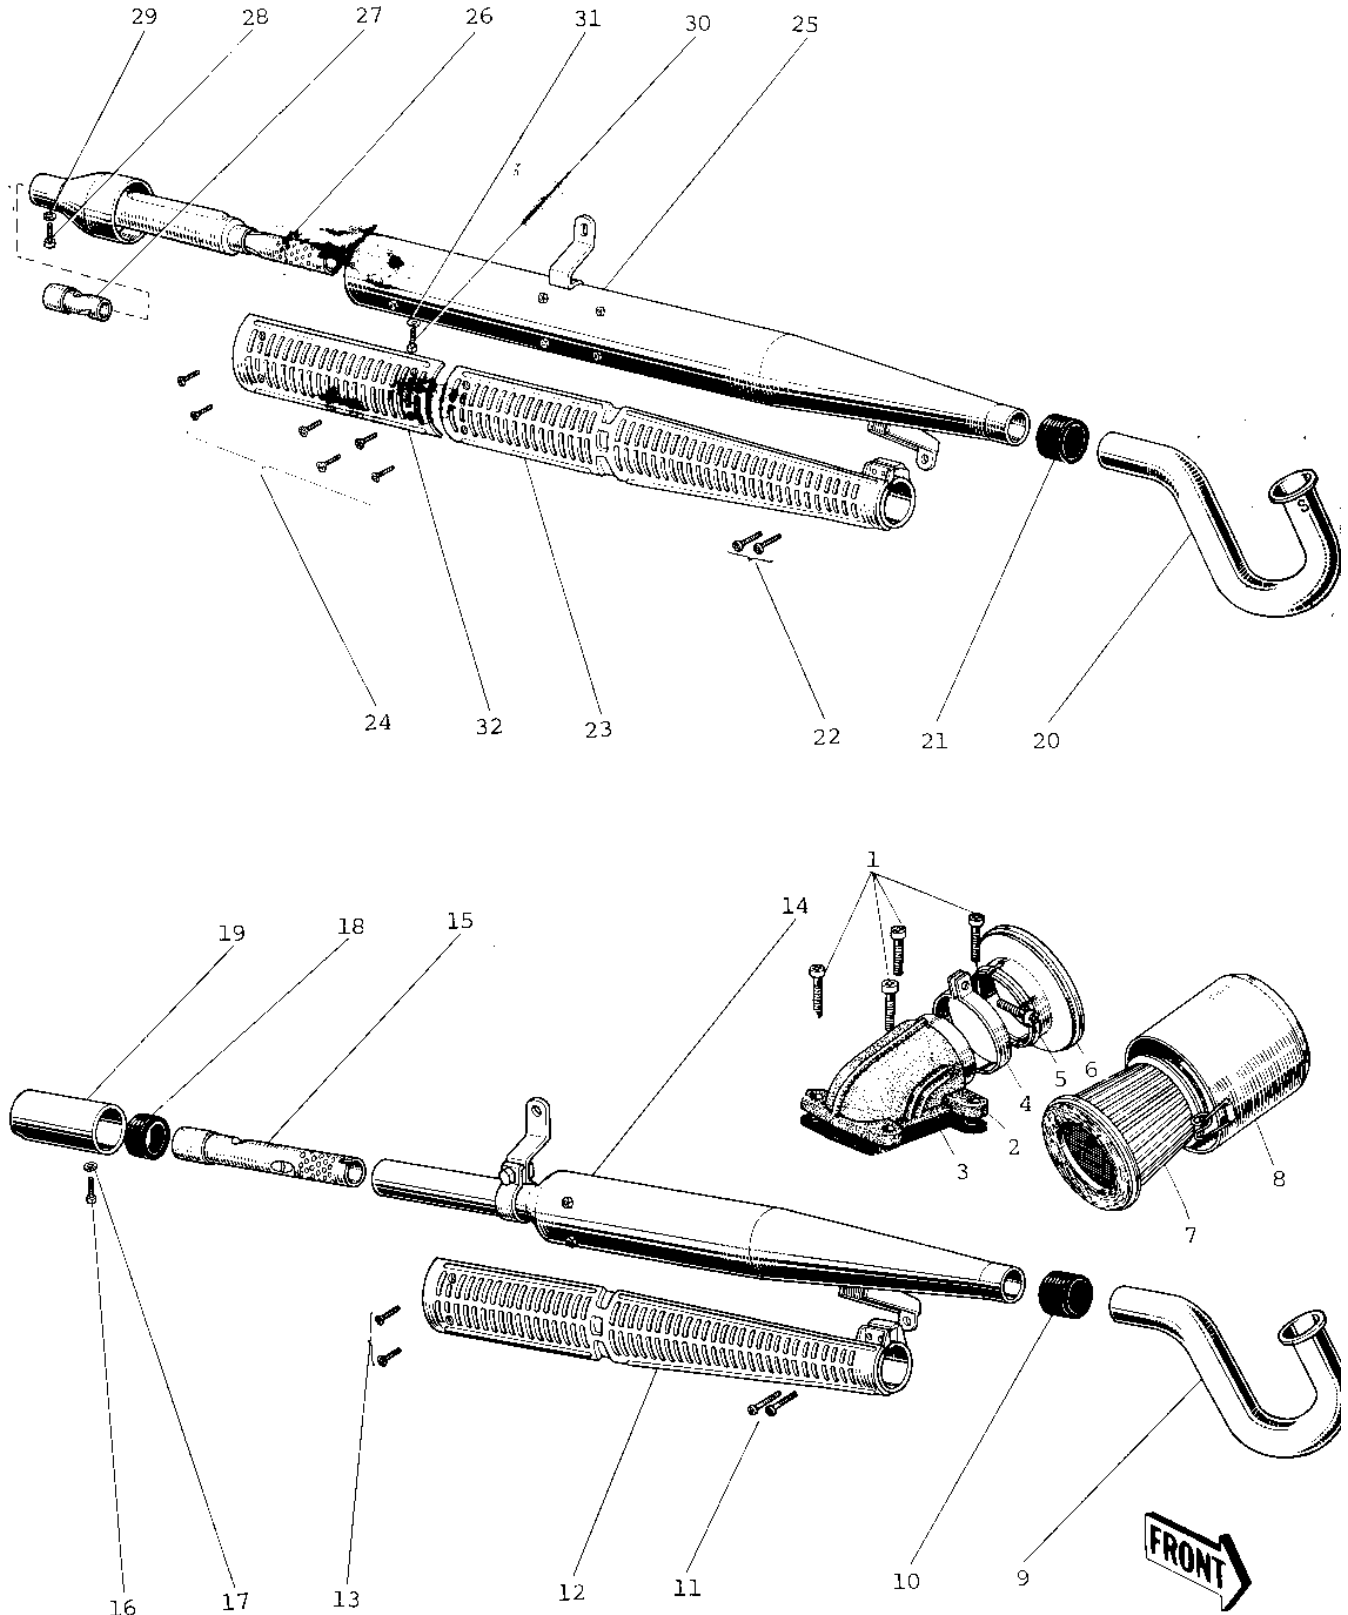

1969 Roadrunner PARTS DIAGRAM

AIR CLEANER/MUFFLER

1969 Roadrunner PARTS LIST

AIR CLEANER/MUFFLER

ITEM NAME	PART NUMBER	QUANTITY
SCREW PAN HEAD 6X20 (Ref # 1)	220B0620	4
INLET PIPE (Ref # 2)	11015-005	1
GASKET INLET PIPE (Ref # 3)	11017-001	1
AIR CLEANER ASSY (Ref # 4 ~ 8)	11010-017	1
CLAMP AIR CLEAN CLAMP (Ref # 4)	92037-013	1
SCREW PAN HEAD 6X25 (Ref # 5)	220B0625	1
CAP AIR CLEANER (Ref # 6)	11012-005	1
ELEMENT AIR CLEANER (Ref # 7)	11013-005	1
BODY AIR CLEANER (Ref # 8)	11011-004	1
PIPE EXHAUST (Ref # 9)	18049-018	1
CONNECTOR MUFFLER (Ref # 10)	18043-008	1
SCREW PAN HEAD 6X25 (Ref # 11)	220B0625	2
COVER MUFFLER (Ref # 12)	18057-006	1
SCREW PAN HEAD 6X6 (Ref # 13)	220B0606	2
MUFFLER ASSY (Ref # 14 ~ 1)	18005-005	1
BAFFLE TUBE (Ref # 15)	18033-009	1
SCREW PAN HEAD 5X8 (Ref # 16)	220B0508	1
SCREW PAN HEAD 5X8 (Ref # 16)	220B0508	1
WASHER SPRING 5MM (Ref # 17)	461F0500	1
RUBBER SEAL (Ref # 18)	18068-002	1
TAIL PIECE (Ref # 19)	18048-003	1
PIPE EXHAUST (Ref # 20)	18049-019	1
CONNECTOR MUFFLER (Ref # 21)	18043-008	1
SCREW PAN HEAD 6X25 (Ref # 22)	220B0625	2
COVER MUFFLER (Ref # 23)	18057-006	1
SCREW PAN HEAD 6X6 (Ref # 24)	220B0606	6
MUFFLER ASSY (Ref # 25 ~ 3)	18005-006	1
SPARK ARRESTOR COMP (Ref # 26)	18033-010	1
BAFFLE TUBE (Ref # 27)	18033-011	1

1969 Roadrunner PARTS LIST

AIR CLEANER/MUFFLER

ITEM NAME	PART NUMBER	QUANTITY
BOLT,6X10 (Ref # 28)	112G0610	1
WASHER SPRING 6MM (Ref # 29)	461F0600	1
BOLT HEX HEAD 5X10 (Ref # 30)	110B0510	1
BOLT HEX HEAD 6X8 (Ref # 30)	110B0608	1
WASHER PLAIN 5MM (Ref # 31)	410B0500	1
WASHER PLAIN 6MM (Ref # 31)	410B0600	1
COVER MUFFLER REAR (Ref # 32)	18057-016	1