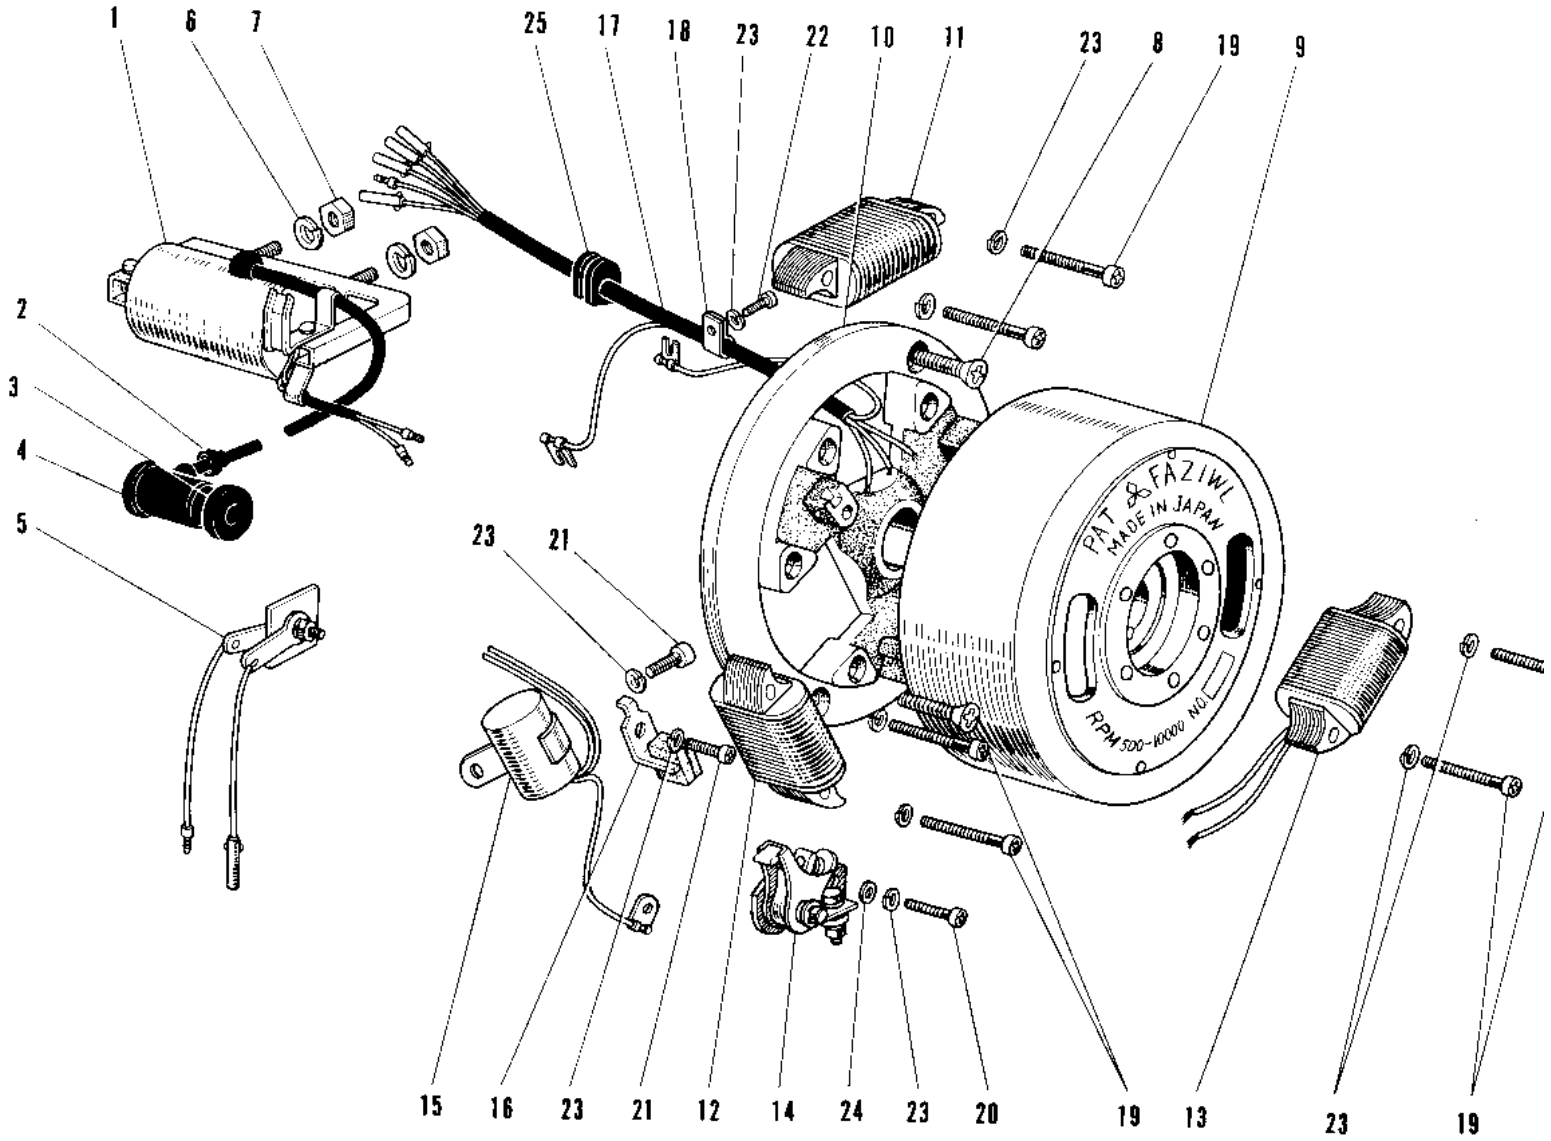

1969 Roadrunner PARTS DIAGRAM

IGNITION/GENERATOR (E/NO. 909150~)

1969 Roadrunner PARTS LIST

IGNITION/GENERATOR (E/NO. 909150~)

ITEM NAME	PART NUMBER	QUANTITY
COIL IGNITION (Ref # 1)	21121-029	1
GROMMET (Ref # 2)	92071-517	1
GROMMET PLUG CAP A (Ref # 3)	21131-002	1
CAP-SPARK PLUG (Ref # 4)	21130-016	1
RECTIFIER (Ref # 5)	21061-5001	1
WASHER SPRING 6MM (Ref # 6)	461F0600	2
NUT 6MM (Ref # 7)	311B0600	2
SCREW CNTSNK HD 6X14 (Ref # 8)	221B0614	2
MAGNETO ASSY (Ref # 9~24)	21002-014	1
FLYWHEEL (Ref # 9)	21050-007	1
BASE MAGNETO (Ref # 10)	21048-008	1
COIL PRIMARY (Ref # 11)	21049-008	1
COIL LIGHTING B (Ref # 12)	21047-009	1
COIL LIGHTING A (Ref # 13)	21047-008	1
BREAKER ASSY CONTACT (Ref # 14)	21008-013	1
CONDENSER (Ref # 15)	21013-016	1
FELT OIL (Ref # 16)	21019-005	1
WIRING HARNESS MAG (Ref # 17)	21029-012	1
CLAMP WIRING HARNESS (Ref # 18)	21037-002	1
SCREW PAN HEAD 4X25 (Ref # 19)	21022-001	6
SCREW-PAN-CRSOSS,4X12 (Ref # 20)	220B0412	1
SCREW PAN HEAD 4X8 (Ref # 21)	21085-004	2
SCREW PAN HEAD 4X6 (Ref # 22)	220B0406	1
WASHER SPRING 4MM (Ref # 23)	461F0400	1
WASHER PLAIN 4MM (Ref # 24)	410B0400	1
GROMMET WIRING HARN (Ref # 25)	21017-002	1