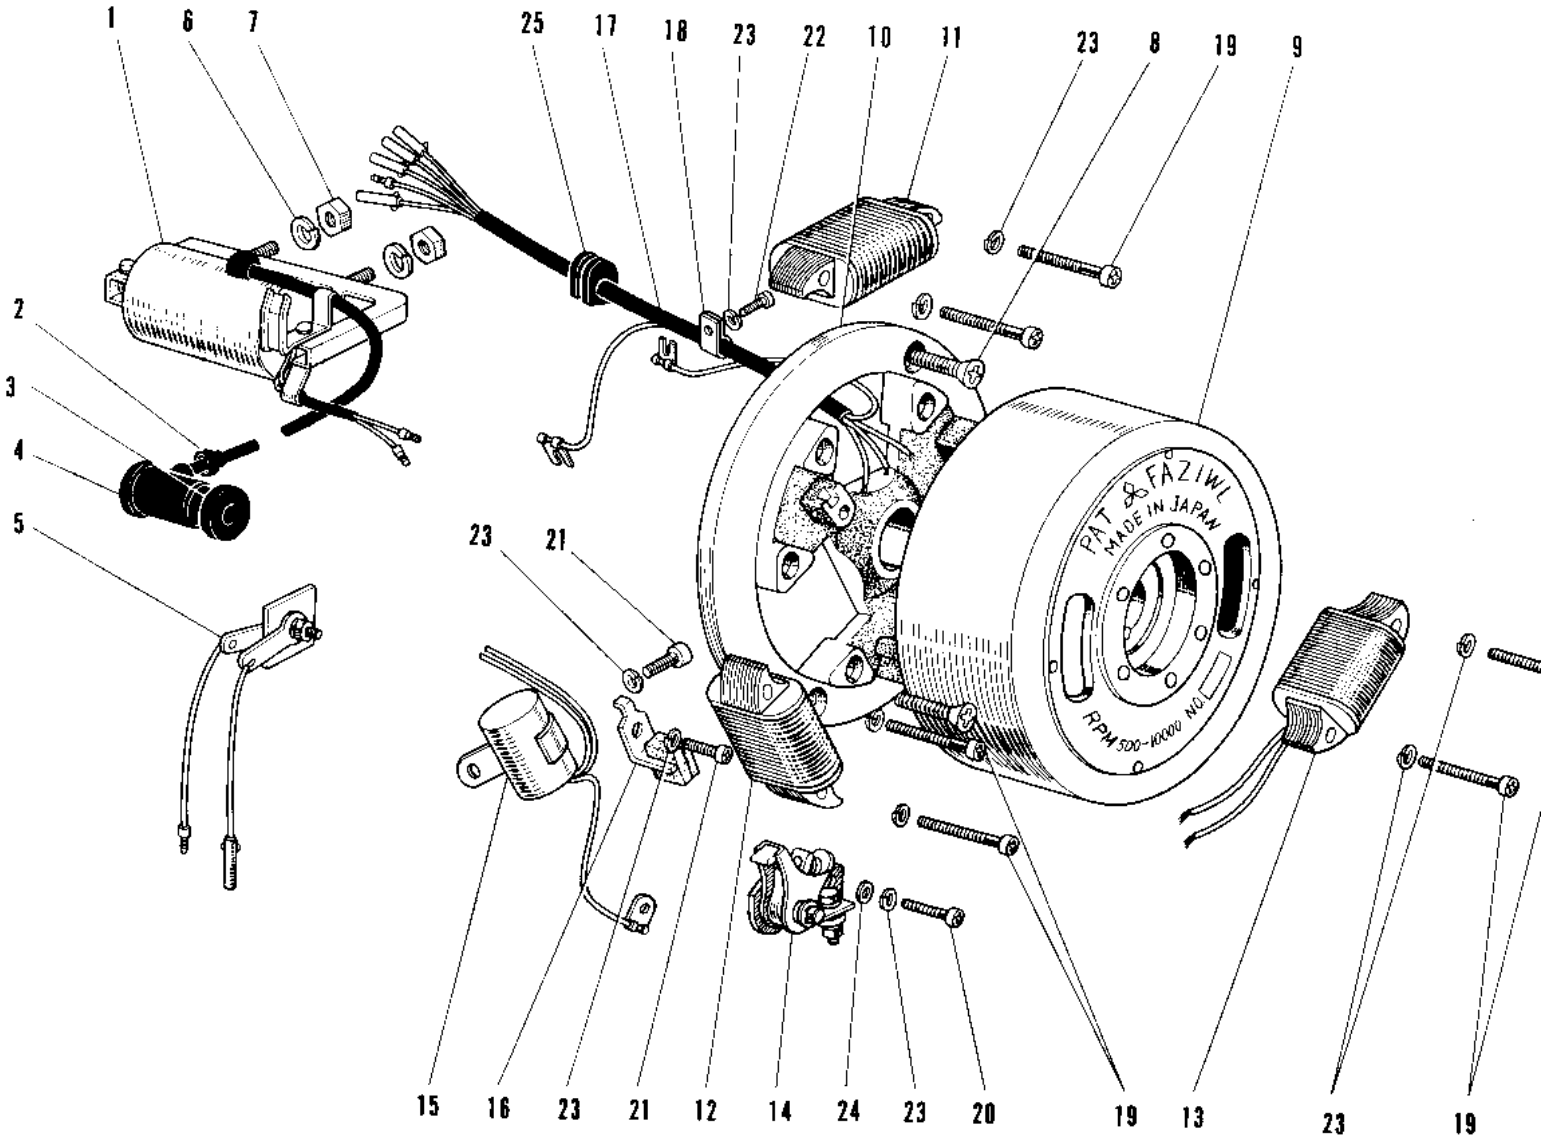

# 1967 Roadrunner PARTS DIAGRAM

IGNITION/GENERATOR (E/NO. 909150~)

# 1967 Roadrunner PARTS LIST

IGNITION/GENERATOR (E/NO. 909150~)

ITEM NAME	PART NUMBER	QUANTITY
COIL IGNITION (Ref # 1)	21121-029	1
GROMMET (Ref # 2)	92071-517	1
GROMMET PLUG CAP A (Ref # 3)	21131-002	1
CAP-SPARK PLUG (Ref # 4)	21130-016	1
RECTIFIER (Ref # 5)	21061-5001	1
WASHER SPRING 6MM (Ref # 6)	461F0600	2
NUT 6MM (Ref # 7)	311B0600	2
SCREW CNTSNK HD 6X14 (Ref # 8)	221B0614	2
MAGNETO ASSY (Ref # 9~24)	21002-014	1
FLYWHEEL (Ref # 9)	21050-007	1
BASE MAGNETO (Ref # 10)	21048-008	1
COIL PRIMARY (Ref # 11)	21049-008	1
COIL LIGHTING B (Ref # 12)	21047-009	1
COIL LIGHTING A (Ref # 13)	21047-008	1
BREAKER ASSY CONTACT (Ref # 14)	21008-013	1
CONDENSER (Ref # 15)	21013-016	1
FELT OIL (Ref # 16)	21019-005	1
WIRING HARNESS MAG (Ref # 17)	21029-012	1
CLAMP WIRING HARNESS (Ref # 18)	21037-002	1
SCREW PAN HEAD 4X25 (Ref # 19)	21022-001	6
SCREW-PAN-CRSOSS,4X12 (Ref # 20)	220B0412	1
SCREW PAN HEAD 4X8 (Ref # 21)	21085-004	2
SCREW PAN HEAD 4X6 (Ref # 22)	220B0406	1
WASHER SPRING 4MM (Ref # 23)	461F0400	1
WASHER PLAIN 4MM (Ref # 24)	410B0400	1
GROMMET WIRING HARN (Ref # 25)	21017-002	1