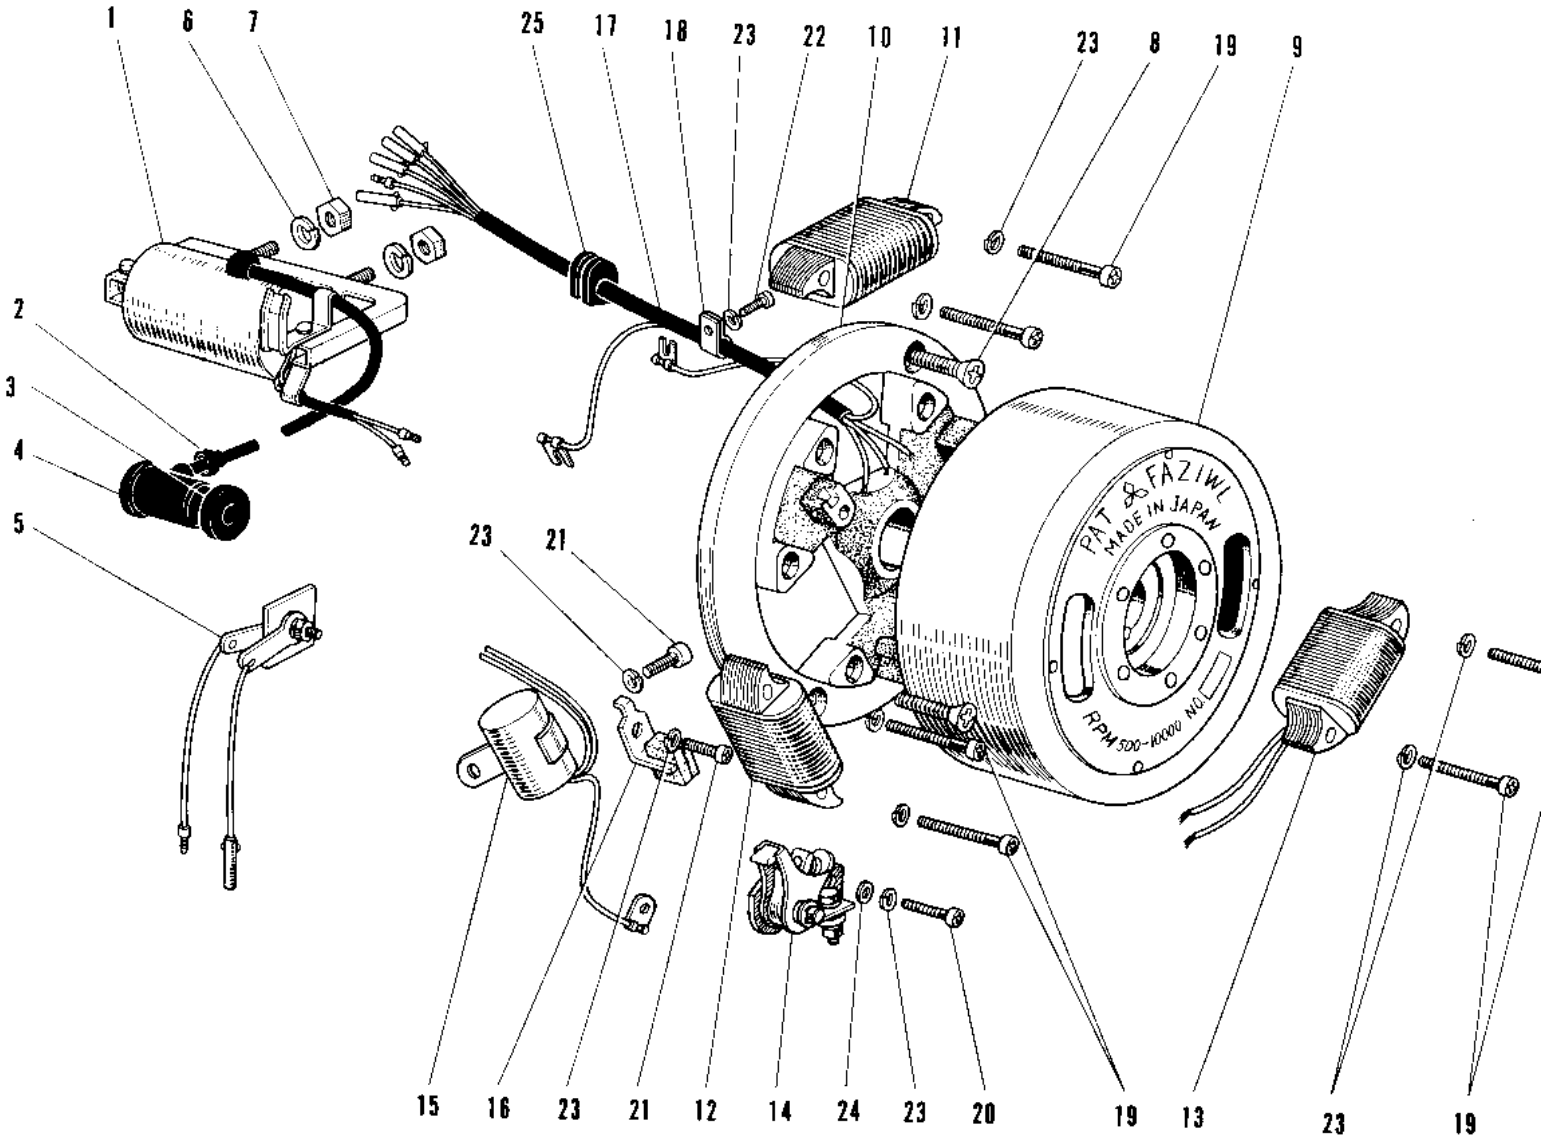

1967 Roadrunner PARTS DIAGRAM

IGNITION/GENERATOR (E/NO. 909150~)

1967 Roadrunner PARTS LIST

IGNITION/GENERATOR (E/NO. 909150~)

ITEM NAME	PART NUMBER	QUANTITY
COIL IGNITION (Ref # 1)	21121-029	1
GROMMET (Ref # 2)	92071-517	1
GROMMET PLUG CAP A (Ref # 3)	21131-002	1
CAP-SPARK PLUG (Ref # 4)	21130-016	1
RECTIFIER (Ref # 5)	21061-5001	1
WASHER SPRING 6MM (Ref # 6)	461F0600	2
NUT 6MM (Ref # 7)	311B0600	2
SCREW CNTSNK HD 6X14 (Ref # 8)	221B0614	2
MAGNETO ASSY (Ref # 9~24)	21002-014	1
FLYWHEEL (Ref # 9)	21050-007	1
BASE MAGNETO (Ref # 10)	21048-008	1
COIL PRIMARY (Ref # 11)	21049-008	1
COIL LIGHTING B (Ref # 12)	21047-009	1
COIL LIGHTING A (Ref # 13)	21047-008	1
BREAKER ASSY CONTACT (Ref # 14)	21008-013	1
CONDENSER (Ref # 15)	21013-016	1
FELT OIL (Ref # 16)	21019-005	1
WIRING HARNESS MAG (Ref # 17)	21029-012	1
CLAMP WIRING HARNESS (Ref # 18)	21037-002	1
SCREW PAN HEAD 4X25 (Ref # 19)	21022-001	6
SCREW-PAN-CRSOSS,4X12 (Ref # 20)	220B0412	1
SCREW PAN HEAD 4X8 (Ref # 21)	21085-004	2
SCREW PAN HEAD 4X6 (Ref # 22)	220B0406	1
WASHER SPRING 4MM (Ref # 23)	461F0400	1
WASHER PLAIN 4MM (Ref # 24)	410B0400	1
GROMMET WIRING HARN (Ref # 25)	21017-002	1