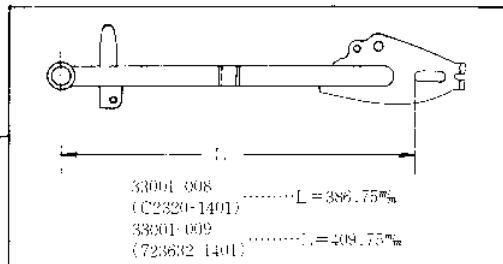

1969 Roadrunner PARTS DIAGRAM

SWING ARM/SHOCK ABSORBERS

1969 Roadrunner PARTS LIST

SWING ARM/SHOCK ABSORBERS

ITEM NAME	PART NUMBER	QUANTITY
UNAVAILABLE IN PRICE BOOK (Ref # 1)	33001-008	1
ARM SWING (Ref # 1)	33001-009	1
SHAFT SWING ARM PIVOT (Ref # 2)	33032-008	1
UNAVAILABLE IN PRICE BOOK (Ref # 3)	33042-008	1
RUBBER REAR FOOTREST (Ref # 4)	92076-007	2
FOOTREST ASSY REAR (Ref # 5,6,8,)	34027-004	2
SPRING FOOTREST FOLD (Ref # 6)	34031-001	2
PIN FOOTREST FIT (Ref # 7)	92043-047	2
WASHER FOLDING PEG (Ref # 8)	92022-050	2
BUSH SWING ARM SHAFT (Ref # 9)	92092-006	2
ADJUSTER CHAIN (Ref # 10)	33040-008	2
WASHER PLAIN 10MM (Ref # 11)	411B1000	2
NUT,10MM (Ref # 12)	314B1000	2
WASHER SPRING 10MM (Ref # 13)	461F1000	1
WASHER PLAIN 6MM (Ref # 14)	410B0600	2
NUT 6MM (Ref # 15)	311B0600	2
WASHER SPRING 6MM (Ref # 16)	461F0600	2
SCREW PAN HEAD 5X16 (Ref # 17)	220B0516	1
SCREW PAN HEAD 5X16 (Ref # 17)	220B0516A	1
NUT,5MM (Ref # 18)	311B0500	1
NUT,5MM (Ref # 18)	311B0500	1
WASHER PLAIN 5MM (Ref # 19)	410B0500	1
WASHER PLAIN 14MM (Ref # 20)	410B1400	2
CIRCLIP 14MM (Ref # 21)	480J1400	2
WASHER PLAIN 8MM (Ref # 22)	410B0800	2
UNAVAILABLE IN PRICE BOOK (Ref # 23)	45014-018	2
SHOCK ABSBR RR (Ref # 24)	45014-036	2
NUT SHOCK ABSBR FIT (Ref # 25)	92020-005	4
NUT 12MM (Ref # 25)	92020-014	4

1969 Roadrunner PARTS LIST

SWING ARM/SHOCK ABSORBERS

ITEM NAME	PART NUMBER	QUANTITY
WASHER PLAIN 12MM (Ref # 26)	411B1200	8
WASHER SPRING 12MM (Ref # 27)	461F1200	4
TORQUE LINK REAR BRK (Ref # 28)	43007-007	1
TORQUE LINK REAR BRK (Ref # 28)	43007-008	1
PIN REAR TORQUE LINK (Ref # 29)	43009-001	1
BOLT HEX HEAD 10X25 (Ref # 30)	92003-003	1
WASHER SPRING 10MM (Ref # 31)	461F1000	1
NUT,10MM (Ref # 32)	314B1000	1
WASHER PLAIN 10MM (Ref # 33)	410B1000	1
PIN COTTER 2.5X20 (Ref # 34)	550D2520	3
PIN COTTER 2.0X15 (Ref # 35)	550D2015	1