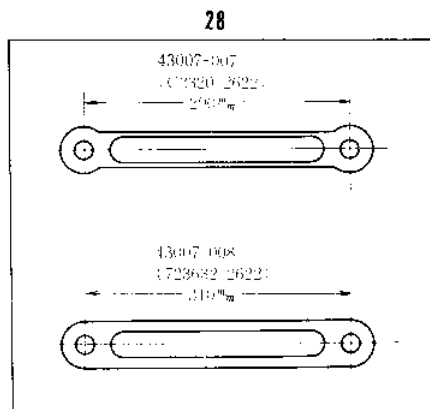

1969 Roadrunner PARTS DIAGRAM

SWING ARM/SHOCK ABSORBERS

1969 Roadrunner PARTS LIST

SWING ARM/SHOCK ABSORBERS

ITEM NAME	PART NUMBER	QUANTITY
UNAVAILABLE IN PRICE BOOK (Ref # 1)	33001-008	1
ARM SWING (Ref # 1)	33001-009	1
SHAFT SWING ARM PIVOT (Ref # 2)	33032-008	1
UNAVAILABLE IN PRICE BOOK (Ref # 3)	33042-008	1
RUBBER REAR FOOTREST (Ref # 4)	92076-007	2
FOOTREST ASSY REAR (Ref # 5,6,8,)	34027-004	2
SPRING FOOTREST FOLD (Ref # 6)	34031-001	2
PIN FOOTREST FIT (Ref # 7)	92043-047	2
WASHER FOLDING PEG (Ref # 8)	92022-050	2
BUSH SWING ARM SHAFT (Ref # 9)	92092-006	2
ADJUSTER CHAIN (Ref # 10)	33040-008	2
WASHER PLAIN 10MM (Ref # 11)	411B1000	2
NUT,10MM (Ref # 12)	314B1000	2
WASHER SPRING 10MM (Ref # 13)	461F1000	1
WASHER PLAIN 6MM (Ref # 14)	410B0600	2
NUT 6MM (Ref # 15)	311B0600	2
WASHER SPRING 6MM (Ref # 16)	461F0600	2
SCREW PAN HEAD 5X16 (Ref # 17)	220B0516	1
SCREW PAN HEAD 5X16 (Ref # 17)	220B0516A	1
NUT,5MM (Ref # 18)	311B0500	1
NUT,5MM (Ref # 18)	311B0500	1
WASHER PLAIN 5MM (Ref # 19)	410B0500	1
WASHER PLAIN 14MM (Ref # 20)	410B1400	2
CIRCLIP 14MM (Ref # 21)	480J1400	2
WASHER PLAIN 8MM (Ref # 22)	410B0800	2
UNAVAILABLE IN PRICE BOOK (Ref # 23)	45014-018	2
SHOCK ABSBR RR (Ref # 24)	45014-036	2
NUT SHOCK ABSBR FIT (Ref # 25)	92020-005	4
NUT 12MM (Ref # 25)	92020-014	4

1969 Roadrunner PARTS LIST

SWING ARM/SHOCK ABSORBERS

ITEM NAME	PART NUMBER	QUANTITY
WASHER PLAIN 12MM (Ref # 26)	411B1200	8
WASHER SPRING 12MM (Ref # 27)	461F1200	4
TORQUE LINK REAR BRK (Ref # 28)	43007-007	1
TORQUE LINK REAR BRK (Ref # 28)	43007-008	1
PIN REAR TORQUE LINK (Ref # 29)	43009-001	1
BOLT HEX HEAD 10X25 (Ref # 30)	92003-003	1
WASHER SPRING 10MM (Ref # 31)	461F1000	1
NUT,10MM (Ref # 32)	314B1000	1
WASHER PLAIN 10MM (Ref # 33)	410B1000	1
PIN COTTER 2.5X20 (Ref # 34)	550D2520	3
PIN COTTER 2.0X15 (Ref # 35)	550D2015	1