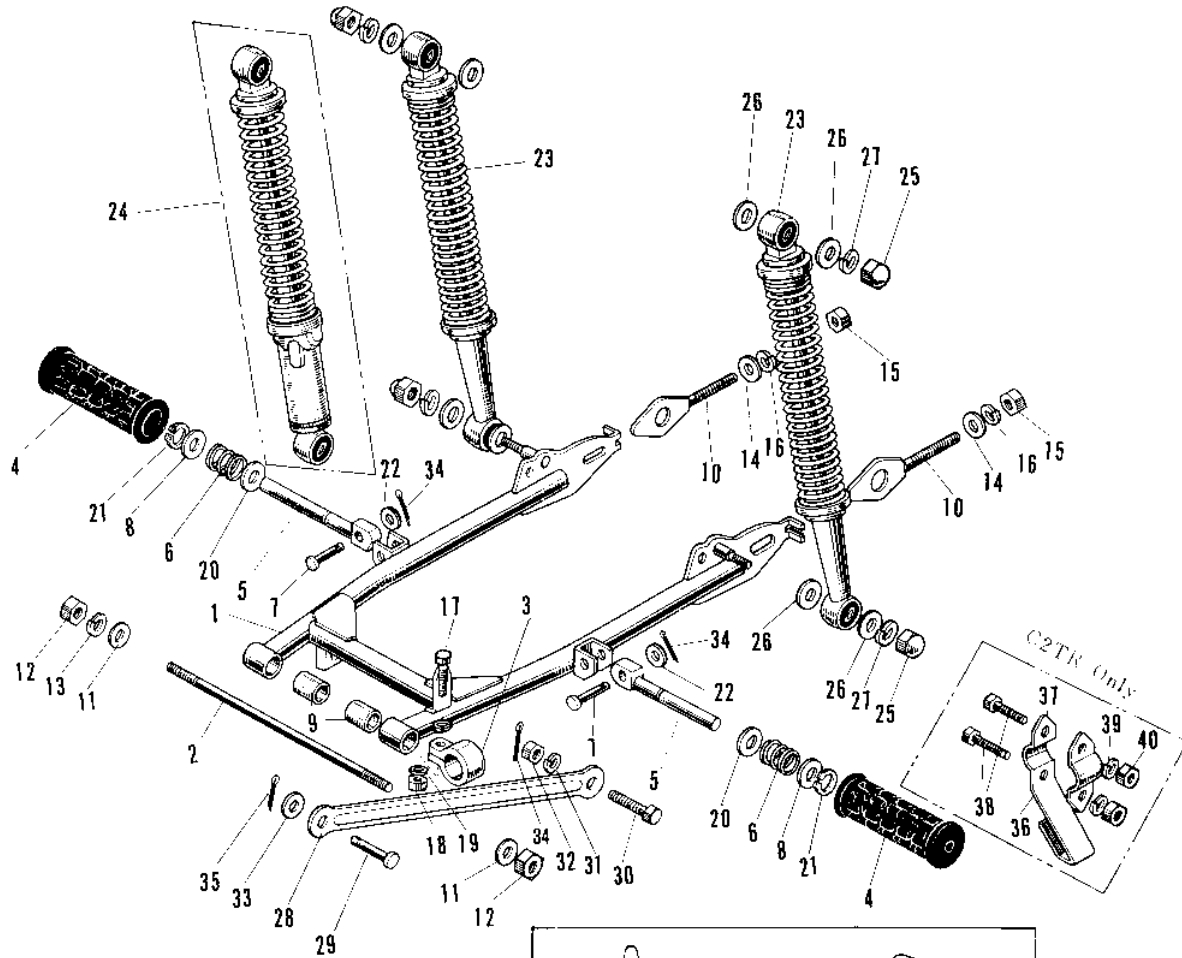

1969 Roadrunner PARTS DIAGRAM

SWING ARM/SHOCK ABSORBERS

1969 Roadrunner PARTS LIST

SWING ARM/SHOCK ABSORBERS

ITEM NAME	PART NUMBER	QUANTITY
UNAVAILABLE IN PRICE BOOK (Ref # 1)	33001-008	1
ARM SWING (Ref # 1)	33001-009	1
SHAFT SWING ARM PIVOT (Ref # 2)	33032-008	1
UNAVAILABLE IN PRICE BOOK (Ref # 3)	33042-008	1
RUBBER REAR FOOTREST (Ref # 4)	92076-007	2
FOOTREST ASSY REAR (Ref # 5,6,8,)	34027-004	2
SPRING FOOTREST FOLD (Ref # 6)	34031-001	2
PIN FOOTREST FIT (Ref # 7)	92043-047	2
WASHER FOLDING PEG (Ref # 8)	92022-050	2
BUSH SWING ARM SHAFT (Ref # 9)	92092-006	2
ADJUSTER CHAIN (Ref # 10)	33040-008	2
WASHER PLAIN 10MM (Ref # 11)	411B1000	2
NUT,10MM (Ref # 12)	314B1000	2
WASHER SPRING 10MM (Ref # 13)	461F1000	1
WASHER PLAIN 6MM (Ref # 14)	410B0600	2
NUT 6MM (Ref # 15)	311B0600	2
WASHER SPRING 6MM (Ref # 16)	461F0600	2
SCREW PAN HEAD 5X16 (Ref # 17)	220B0516	1
SCREW PAN HEAD 5X16 (Ref # 17)	220B0516A	1
NUT,5MM (Ref # 18)	311B0500	1
NUT,5MM (Ref # 18)	311B0500	1
WASHER PLAIN 5MM (Ref # 19)	410B0500	1
WASHER PLAIN 14MM (Ref # 20)	410B1400	2
CIRCLIP 14MM (Ref # 21)	480J1400	2
WASHER PLAIN 8MM (Ref # 22)	410B0800	2
UNAVAILABLE IN PRICE BOOK (Ref # 23)	45014-018	2
SHOCK ABSBR RR (Ref # 24)	45014-036	2
NUT SHOCK ABSBR FIT (Ref # 25)	92020-005	4
NUT 12MM (Ref # 25)	92020-014	4

1969 Roadrunner PARTS LIST

SWING ARM/SHOCK ABSORBERS

ITEM NAME	PART NUMBER	QUANTITY
WASHER PLAIN 12MM (Ref # 26)	411B1200	8
WASHER SPRING 12MM (Ref # 27)	461F1200	4
TORQUE LINK REAR BRK (Ref # 28)	43007-007	1
TORQUE LINK REAR BRK (Ref # 28)	43007-008	1
PIN REAR TORQUE LINK (Ref # 29)	43009-001	1
BOLT HEX HEAD 10X25 (Ref # 30)	92003-003	1
WASHER SPRING 10MM (Ref # 31)	461F1000	1
NUT,10MM (Ref # 32)	314B1000	1
WASHER PLAIN 10MM (Ref # 33)	410B1000	1
PIN COTTER 2.5X20 (Ref # 34)	550D2520	3
PIN COTTER 2.0X15 (Ref # 35)	550D2015	1