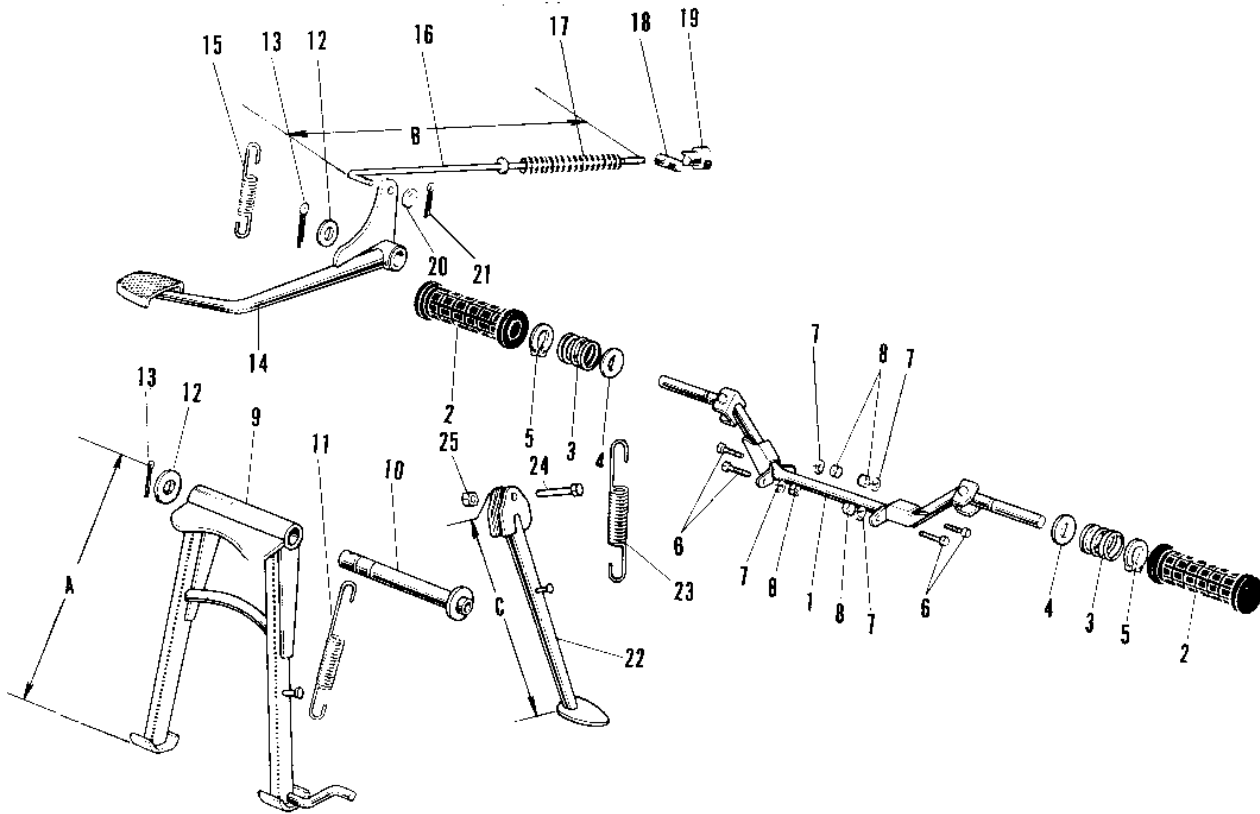

1969 Roadrunner PARTS DIAGRAM

FOOTRESTS/STANDS/BRAKE PEDAL

F
—

1

1969 Roadrunner PARTS LIST

FOOTRESTS/STANDS/BRAKE PEDAL

ITEM NAME	PART NUMBER	QUANTITY
BAR FOOTREST (Ref # 1)	34002-017	1
BAR FOOTREST (Ref # 1)	34002-026	1
RUBBER FOOTREST (Ref # 2)	92076-006	2
SPRING FOOTREST PEG (Ref # 3)	34006-002	2
WASHER FOLDING PEG (Ref # 4)	92022-049	2
CIRCLIP 16MM (Ref # 5)	480J1600	2
BOLT-SMALL-UPSET,8X16 (Ref # 6)	115G0816	4
WASHER SPRING 8MM (Ref # 7)	461F0800	4
NUT,8MM (Ref # 8)	311B0800	4
STAND-MAIN (Ref # 9)	34011-009	1
STAND-MAIN (Ref # 9)	34011-010	1
SHAFT MAIN STAND (Ref # 10)	34019-005	1
SPRING MAIN STAND (Ref # 11)	34023-005	1
WASHER BRAKE PEDAL (Ref # 12)	92022-085	2
PIN COTTER 3.0X30 (Ref # 13)	550D3030	2
PEDAL BRAKE (Ref # 14)	43001-013	1
SPRING BRAKE PEDAL (Ref # 15)	43005-005	1
BRAKE ROD ASSY (Ref # 16~20)	43010-5003	1
ROD ASSY BRAKE (Ref # 16~20)	43010-007	1
SPRING,BRAKE ROD (Ref # 17)	43012-001	1
PIN BRAKE (Ref # 18)	92043-039	1
NUT BRAKE ROD ADJUST (Ref # 19)	92015-002	1
NUT-BRAKE ROD ADJUST (Ref # 19)	92015-042	1
WASHER PLAIN 5MM (Ref # 20)	410B0500	1
WASHER PLAIN 6MM (Ref # 20)	410B0600	1
PIN COTTER 2.0X15 (Ref # 21)	550D2015	1
STAND SIDE (Ref # 22)	34024-011	1
STAND SIDE (Ref # 22)	34024-012	1
SPRING,SIDE STAND (Ref # 23)	34025-001	1

1969 Roadrunner PARTS LIST

FOOTRESTS/STANDS/BRAKE PEDAL

ITEM NAME	PART NUMBER	QUANTITY
BOLT,HEX HEAD,10X25 (Ref # 24)	113G1025	1
NUT 10MM (Ref # 25)	315B1000	1