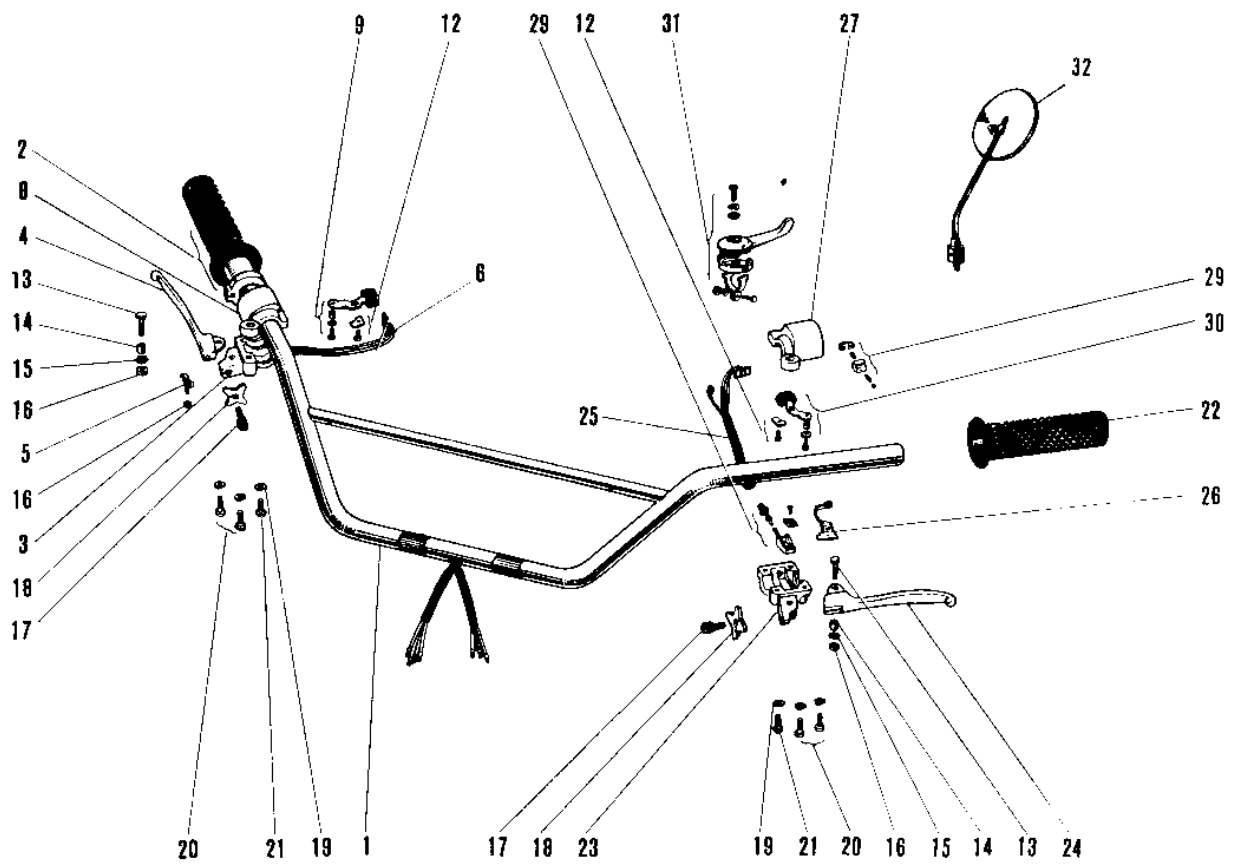

1967 Roadrunner PARTS DIAGRAM

HANDLEBAR

1967 Roadrunner PARTS LIST

HANDLEBAR

ITEM NAME	PART NUMBER	QUANTITY
HANDLEBAR (Ref # 1)	46004-006	1
GRIP-ASSY,RH (Ref # 2~21)	46017-1071	1
GRIP ASSY THROTTLE (Ref # 2)	46019-005	1
CASE R.H SWITCH LOWER (Ref # 3)	46022-012	1
LEVER FRONT BRAKE (Ref # 4)	46058-004	1
SPRING THROTTLE GRIP (Ref # 5)	46024-001	1
SPRING THROTTLE GRIP (Ref # 5)	46024-002	1
WIRING HARNESS R.H SW (Ref # 6)	46032-010	1
GRIP-ASSY,RH (Ref # 8)	46017-1071	1
KNOB ASSY R.H SWITCH (Ref # 9)	46043-002	1
SLIDE BLOCK AY R.H SW (Ref # 11)	46045-004	1
HOLDER WIRING HARNESS (Ref # 12)	46085-012	2
BOLT HEX HEAD 5X20 (Ref # 13)	92007-018	2
BOLT HEX HEAD 5X20 (Ref # 13)	92007-020	2
COLLAR LEVER (Ref # 14)	46059-005	2
COLLAR LEVER (Ref # 14)	46059-011	2
WASHER LOCK 5MM (Ref # 15)	464H0500	2
NUT 5MM (Ref # 16)	312B0500	2
NUT 5MM (Ref # 16)	312B0500	2
SCREW,CABLE ADJUST (Ref # 17)	46055-010	2
NUT LOCK ADJUST SCREW (Ref # 18)	46056-001	2
WASHER SPRING 5MM (Ref # 19)	461F0500	6
SCREW PAN HEAD 5X20 (Ref # 20)	220B0520	4
SCREW PAN HEAD 5X20 (Ref # 20)	220B0520	4
SCREW PAN HEAD 5X16 (Ref # 21)	220B0516	2
SCREW PAN HEAD 5X16 (Ref # 21)	220B0516A	2
GRIP ASSY L.H (Ref # 21~30)	46074-017	1
RUBBER L.H GRIP (Ref # 22)	46075-007	1
CASE L.H SWITCH LOWER (Ref # 23)	46077-008	1

1967 Roadrunner PARTS LIST

HANDLEBAR

ITEM NAME	PART NUMBER	QUANTITY
LEVER-CLUTCH (Ref # 24)	46092-015	1
WIRING HARNESS L.H SW (Ref # 25)	46082-009	1
HOLDER L.H SWITCH (Ref # 26)	46085-008	1
CASE L.H SWITCH UPPER (Ref # 27)	46086-007	1
KNOB ASSY L.H SWITCH (Ref # 28)	46088-001	1
SWITCH ASSY LH BUTTON (Ref # 29)	46078-003	1
SLIDE BLOCK AY L.H SW (Ref # 30)	46089-002	1
LEVER ASSY,STARTER (Ref # 31)	46109-012	1
REAR VIEW MIRROR LH (Ref # 32)	56003-016	1