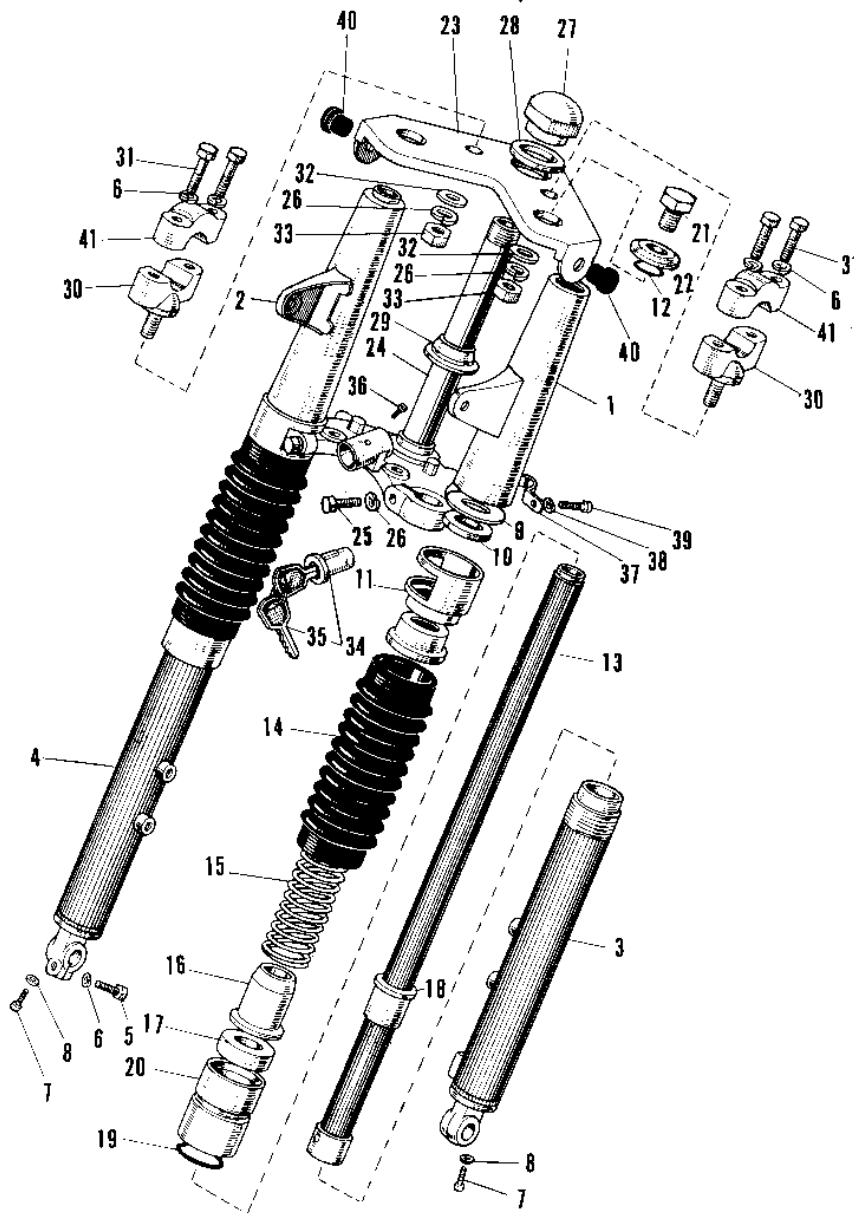

# 1967 Roadrunner PARTS DIAGRAM

FRONT FORK (~'68 MODEL)

F  
-  
1

# 1967 Roadrunner PARTS LIST

## FRONT FORK (~'68 MODEL)

ITEM NAME	PART NUMBER	QUANTITY
FRONT FORK ASSY (Ref # 1~28)	44001-025	1
COVER L.H FORK (Ref # 1)	44033-011	1
COVER R.H FORK (Ref # 2)	44034-010	1
TUBE,LH,FORK OUTER (Ref # 3)	44005-007	1
TUBE,RH,FORK OUTER (Ref # 4)	44006-005	1
BOLT-SMALL-UPSET 8X25 (Ref # 5)	115G0825	1
WASHER SPRING 8MM (Ref # 6)	461F0800	5
SCREW PAN HEAD 4X8 (Ref # 7)	220B0408	2
SCREW PAN HEAD 4X8 (Ref # 7)	220B0408	2
GASKET FORK DRAIN PLG (Ref # 8)	44045-002	2
WASHER (Ref # 9)	44043-009	2
GASKET FORK COV GUIDE (Ref # 10)	44045-007	2
GUIDE FORK COVER (Ref # 11)	44030-001	2
GASKET INNER TUBE UPP (Ref # 12)	44046-002	2
TUBE FORK INNER (Ref # 13)	44013-008	2
COVER FORK SPRING (Ref # 14)	44027-001	2
SPRING FORK (Ref # 15)	44026-008	2
DUST SHIELD FORK (Ref # 16)	44010-015	2
OIL SEAL,FORK (Ref # 17)	44009-021	2
GUIDE FORK INNER TUBE (Ref # 18)	44015-003	2
'O' RING INN TB GUIDE (Ref # 19)	44046-003	2
NUT FORK OUTER TUBE (Ref # 20)	44007-004	2
BOLT FORK FIT 10MM (Ref # 21)	44041-003	2
WASHER FORK FITTING (Ref # 22)	44043-006	2
HEAD STEERING STEM (Ref # 23)	44039-009	1
STEM STEERING (Ref # 24)	44037-012	1
BOLT-UPSET,10X30 (Ref # 25)	112G1030	2
WASHER SPRING 10MM (Ref # 26)	461F1000	4
NUT STEERING STEM (Ref # 27)	44042-001	1

## FRONT FORK (~'68 MODEL)

ITEM NAME	PART NUMBER	QUANTITY
WASHER STEERING STEM (Ref # 28)	44043-008	1
CONE LOWER BEARING (Ref # 29)	92047-004	1
HOLDER LOWER HANDLEBAR (Ref # 30)	46010-002	2
BOLT 8X38 (Ref # 31)	92001-1405	4
WASHER HANDLE HOLDER (Ref # 32)	92022-038	2
NUT,10MM (Ref # 33)	314B1000	2
LOCK ASSY STEERING (Ref # 34)	27016-009	1
SCREW RIVET (Ref # 36)	92099-001	1
CLAMP CABLE (Ref # 37)	92037-016	1
WASHER SPRING 6MM (Ref # 38)	461F0600	1
SCREW PAN HEAD 6X12 (Ref # 39)	220B0612	1
PLUG RUBBER (Ref # 40)	92074-005	2
HOLDER UPPER HANDLEBAR (Ref # 41)	46012-004	2