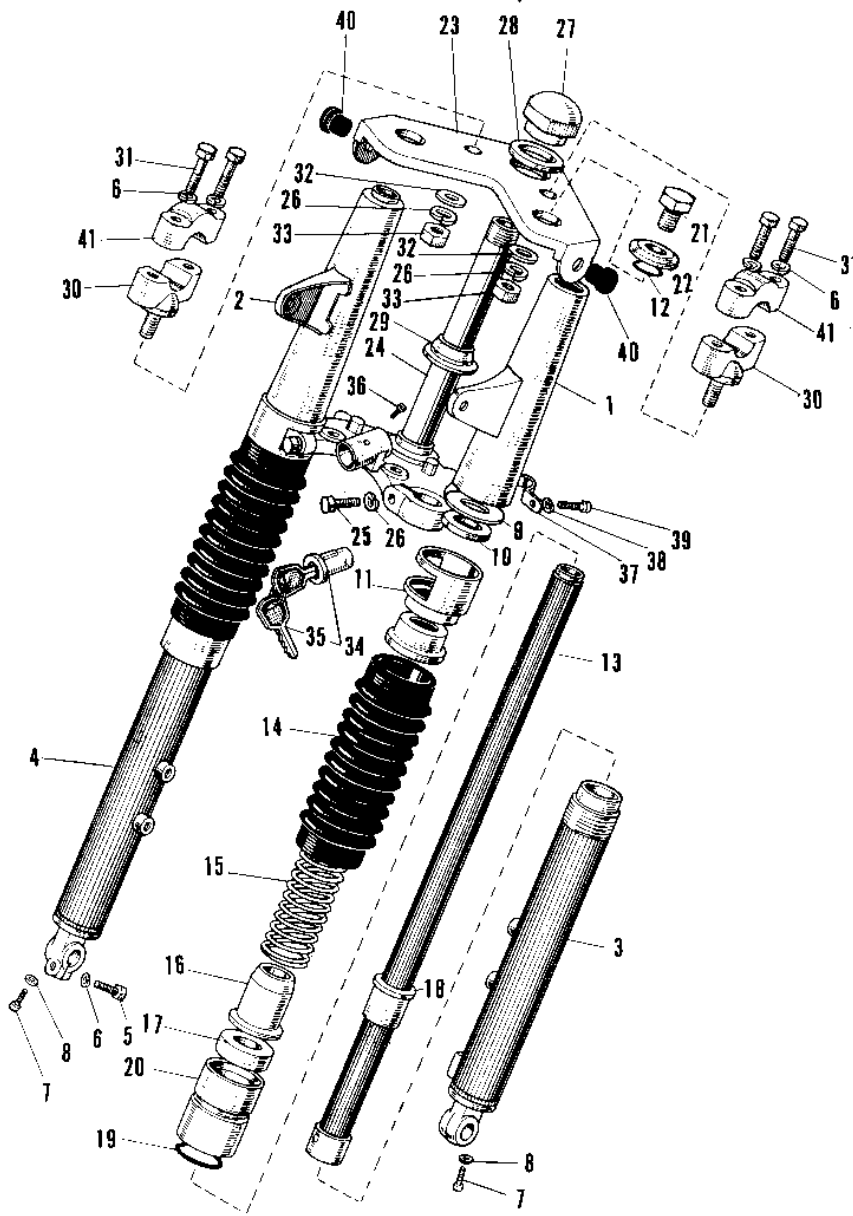

1969 Roadrunner PARTS DIAGRAM

FRONT FORK (~'68 MODEL)

F
-
1

1969 Roadrunner PARTS LIST

FRONT FORK (~'68 MODEL)

ITEM NAME	PART NUMBER	QUANTITY
FRONT FORK ASSY (Ref # 1~28)	44001-025	1
COVER L.H FORK (Ref # 1)	44033-011	1
COVER R.H FORK (Ref # 2)	44034-010	1
TUBE,LH,FORK OUTER (Ref # 3)	44005-007	1
TUBE,RH,FORK OUTER (Ref # 4)	44006-005	1
BOLT-SMALL-UPSET 8X25 (Ref # 5)	115G0825	1
WASHER SPRING 8MM (Ref # 6)	461F0800	5
SCREW PAN HEAD 4X8 (Ref # 7)	220B0408	2
SCREW PAN HEAD 4X8 (Ref # 7)	220B0408	2
GASKET FORK DRAIN PLG (Ref # 8)	44045-002	2
WASHER (Ref # 9)	44043-009	2
GASKET FORK COV GUIDE (Ref # 10)	44045-007	2
GUIDE FORK COVER (Ref # 11)	44030-001	2
GASKET INNER TUBE UPP (Ref # 12)	44046-002	2
TUBE FORK INNER (Ref # 13)	44013-008	2
COVER FORK SPRING (Ref # 14)	44027-001	2
SPRING FORK (Ref # 15)	44026-008	2
DUST SHIELD FORK (Ref # 16)	44010-015	2
OIL SEAL,FORK (Ref # 17)	44009-021	2
GUIDE FORK INNER TUBE (Ref # 18)	44015-003	2
'O' RING INN TB GUIDE (Ref # 19)	44046-003	2
NUT FORK OUTER TUBE (Ref # 20)	44007-004	2
BOLT FORK FIT 10MM (Ref # 21)	44041-003	2
WASHER FORK FITTING (Ref # 22)	44043-006	2
HEAD STEERING STEM (Ref # 23)	44039-009	1
STEM STEERING (Ref # 24)	44037-012	1
BOLT-UPSET,10X30 (Ref # 25)	112G1030	2
WASHER SPRING 10MM (Ref # 26)	461F1000	4
NUT STEERING STEM (Ref # 27)	44042-001	1

1969 Roadrunner PARTS LIST

FRONT FORK (~'68 MODEL)

ITEM NAME	PART NUMBER	QUANTITY
WASHER STEERING STEM (Ref # 28)	44043-008	1
CONE LOWER BEARING (Ref # 29)	92047-004	1
HOLDER LOWER HANDLEBAR (Ref # 30)	46010-002	2
BOLT 8X38 (Ref # 31)	92001-1405	4
WASHER HANDLE HOLDER (Ref # 32)	92022-038	2
NUT,10MM (Ref # 33)	314B1000	2
LOCK ASSY STEERING (Ref # 34)	27016-009	1
SCREW RIVET (Ref # 36)	92099-001	1
CLAMP CABLE (Ref # 37)	92037-016	1
WASHER SPRING 6MM (Ref # 38)	461F0600	1
SCREW PAN HEAD 6X12 (Ref # 39)	220B0612	1
PLUG RUBBER (Ref # 40)	92074-005	2
HOLDER UPPER HANDLEBAR (Ref # 41)	46012-004	2