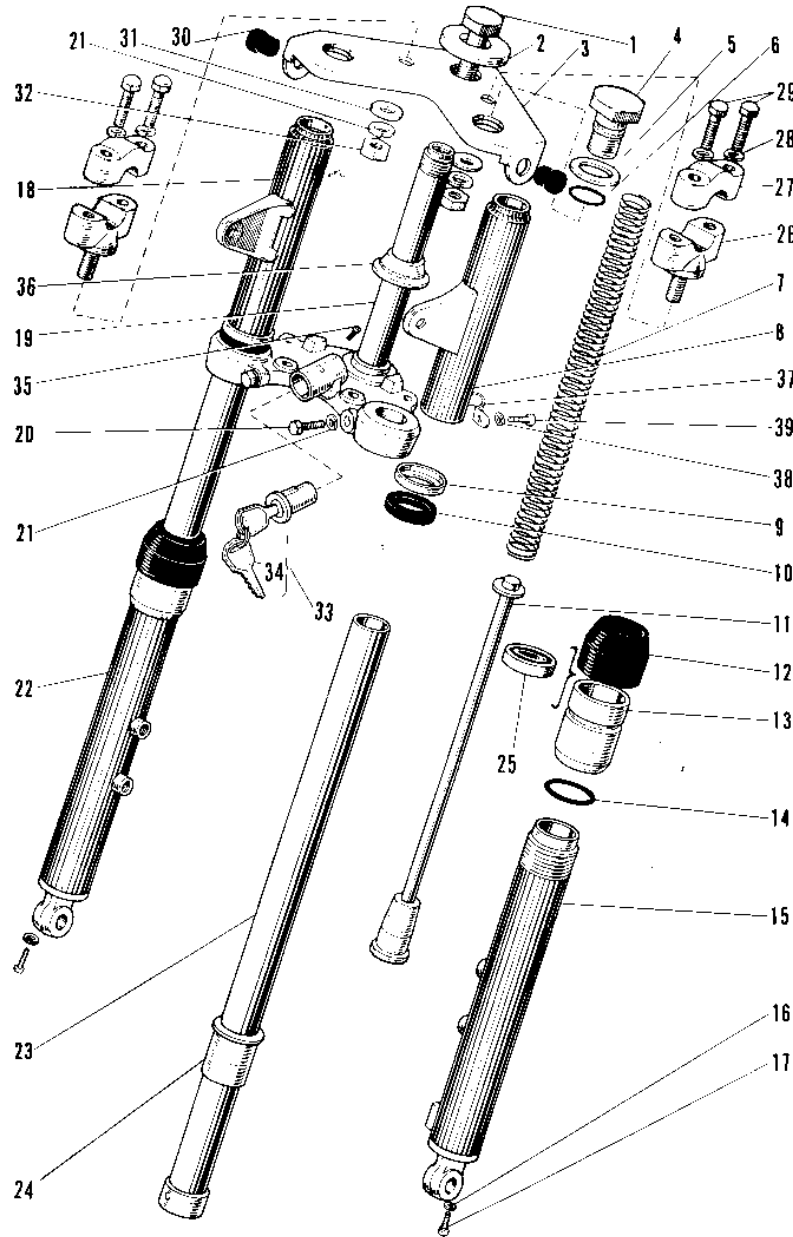

1968 Roadrunner PARTS DIAGRAM

FRONT FORK ('69 MODEL)

R