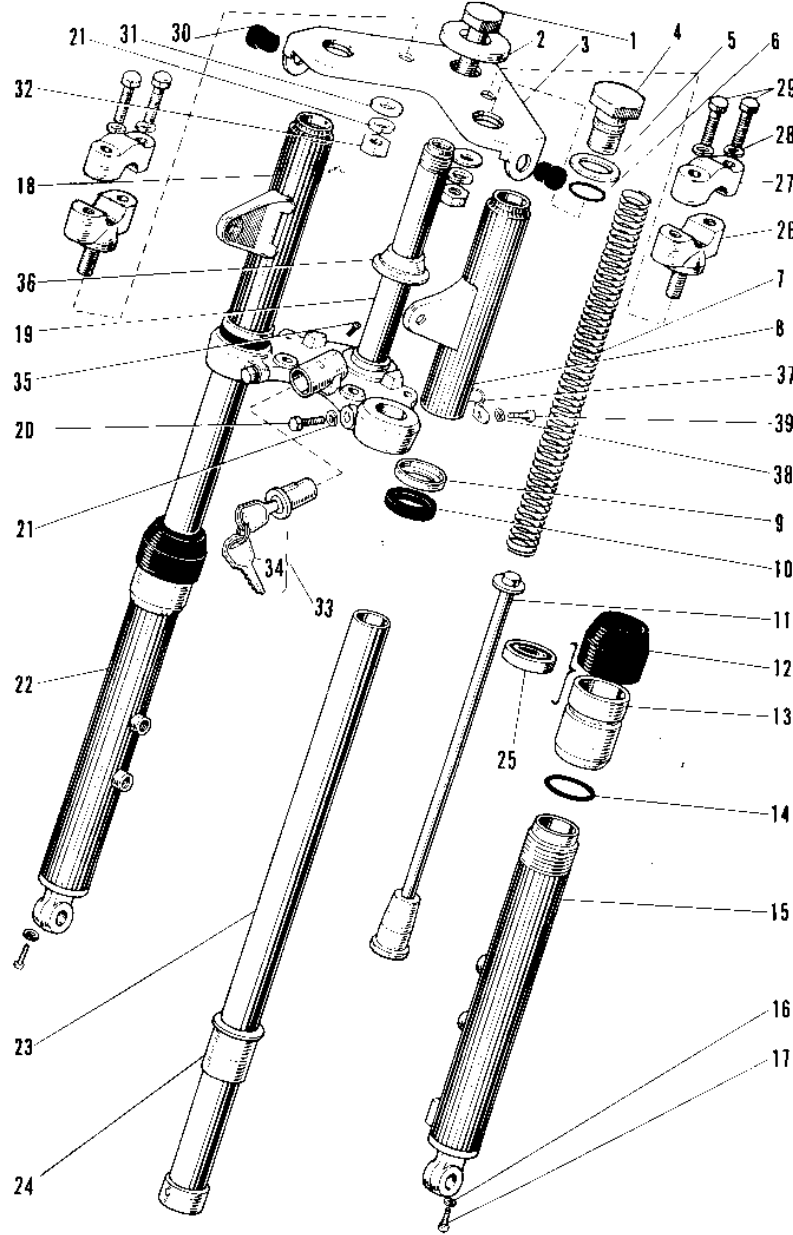

1969 Roadrunner PARTS DIAGRAM

FRONT FORK ('69 MODEL)

R