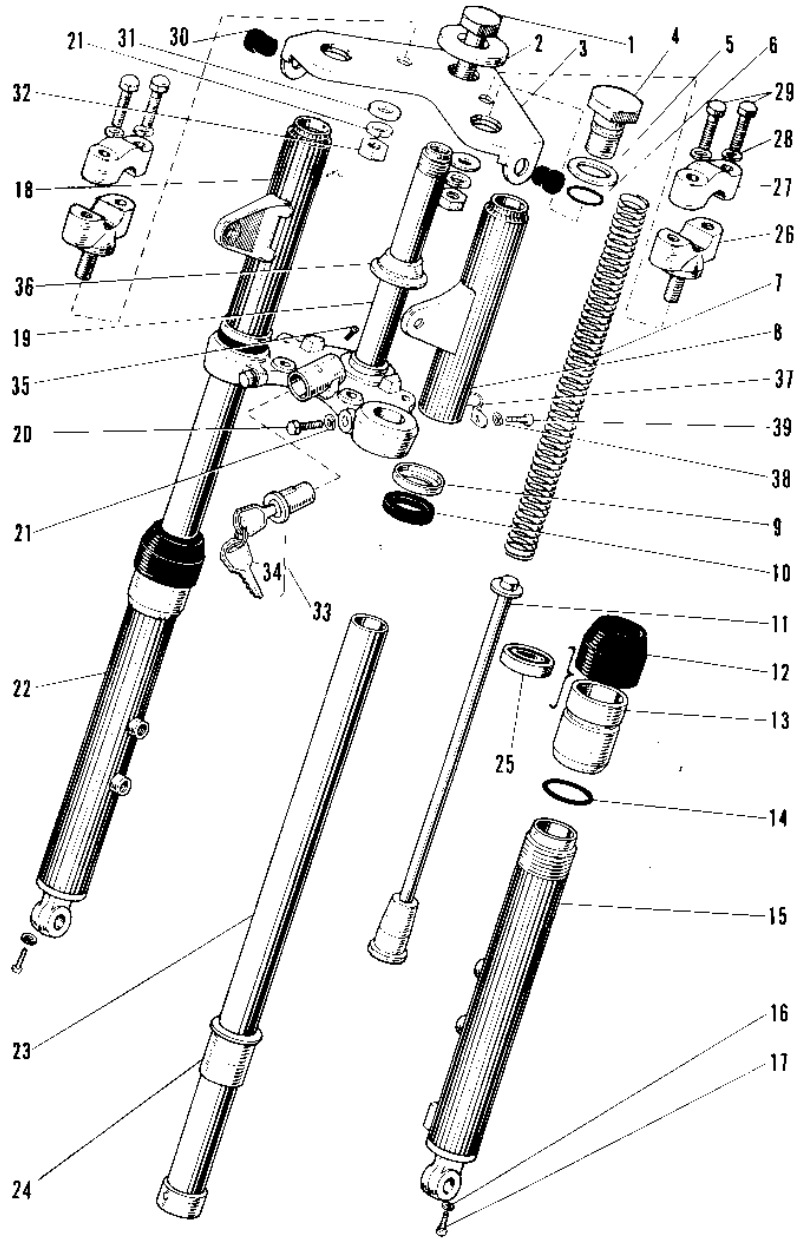

# 1969 Roadrunner PARTS DIAGRAM

FRONT FORK ('69 MODEL)

R

23

7

## FRONT FORK ('69 MODEL)

ITEM NAME	PART NUMBER	QUANTITY
TUBE-INNER (Ref # 23)	44013-029	2
GUIDE FORK INNER TUBE (Ref # 24)	44015-009	2
OIL SEAL (Ref # 25)	92049-1049	2
HOLDER LOWER HANDLEBAR (Ref # 26)	46010-002	2
HOLDER UPPER HANDLEBAR (Ref # 27)	46012-004	2
WASHER SPRING 8MM (Ref # 28)	461F0800	4
BOLT 8X38 (Ref # 29)	92001-1405	4
PLUG RUBBER (Ref # 30)	92074-005	2
WASHER HANDLE HOLDER (Ref # 31)	92022-038	2
NUT,10MM (Ref # 32)	314B1000	2
LOCK ASSY STEERING (Ref # 33)	27016-009	1
KEY SET STRNG NO.281 (Ref # 34)	27018-004-81	1
KEY SET STRNG NO.282 (Ref # 34)	27018-004-82	1
KEY SET STRNG NO.283 (Ref # 34)	27018-004-83	1
KEY SET STRNG NO.284 (Ref # 34)	27018-004-84	1
KEY SET STRNG NO.285 (Ref # 34)	27018-004-85	1
SCREW RIVET (Ref # 35)	92099-001	1
CONE LOWER BEARING (Ref # 36)	92047-004	1
CLAMP CABLE (Ref # 37)	92037-016	1
WASHER SPRING 6MM (Ref # 38)	461F0600	1
SCREW PAN HEAD 6X12 (Ref # 39)	220B0612	1