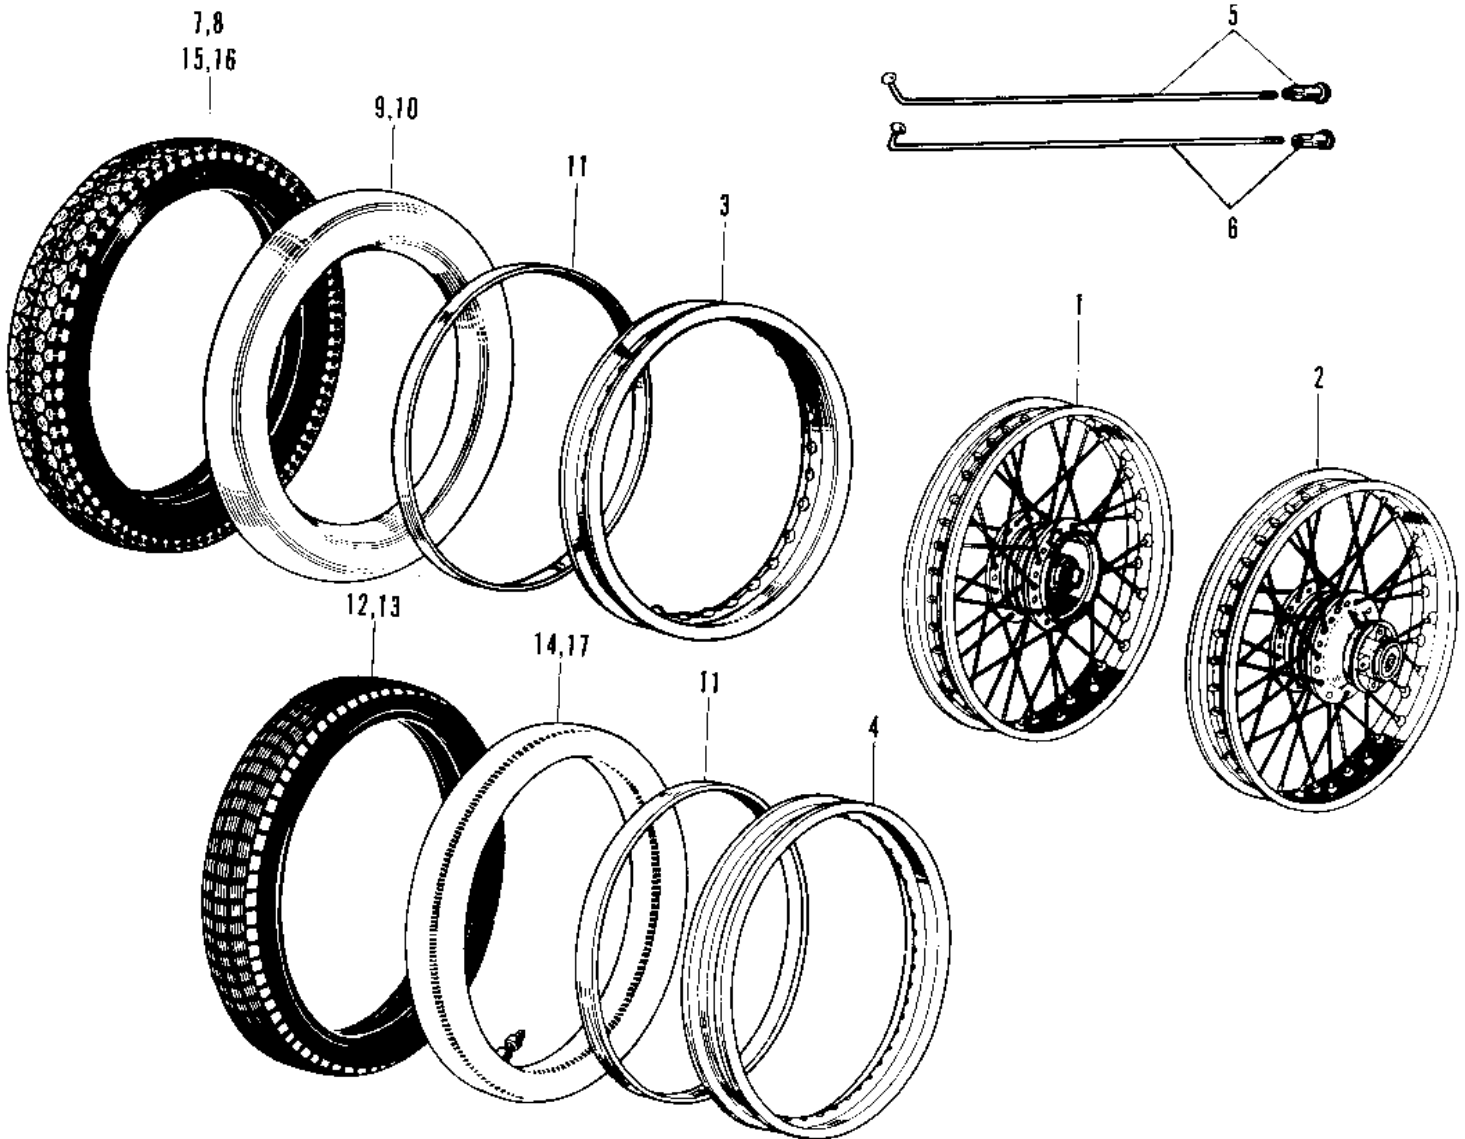

1968 Roadrunner PARTS DIAGRAM

WHEELS/TIRES

1968 Roadrunner PARTS LIST

WHEELS/TIRES

ITEM NAME	PART NUMBER	QUANTITY
WHEEL ASSY,FRONT (Ref # 1)	41074-038	1
WHEEL ASSY REAR (Ref # 2)	42048-001	1
RIM,FR,1.40X18 (Ref # 3)	41025-1165	2
RIM 1.60AX18W (Ref # 4)	41025-011	2
SPOKE-ASY,RR INNER (Ref # 5)	41027-056	36
SPOKE-ASY,RR OUTER (Ref # 6)	41028-056	36
UNAVAILABLE IN PRICE BOOK (Ref # 10)	41022-010	
BAND RIM (Ref # 11)	41023-001	2
UNAVAILABLE IN PRICE BOOK (Ref # 12)	41017-001	
TIRE 300-18 Y620 R (Ref # 13)	41019-027	
UNAVAILABLE IN PRICE BOOK (Ref # 14)	41022-004	