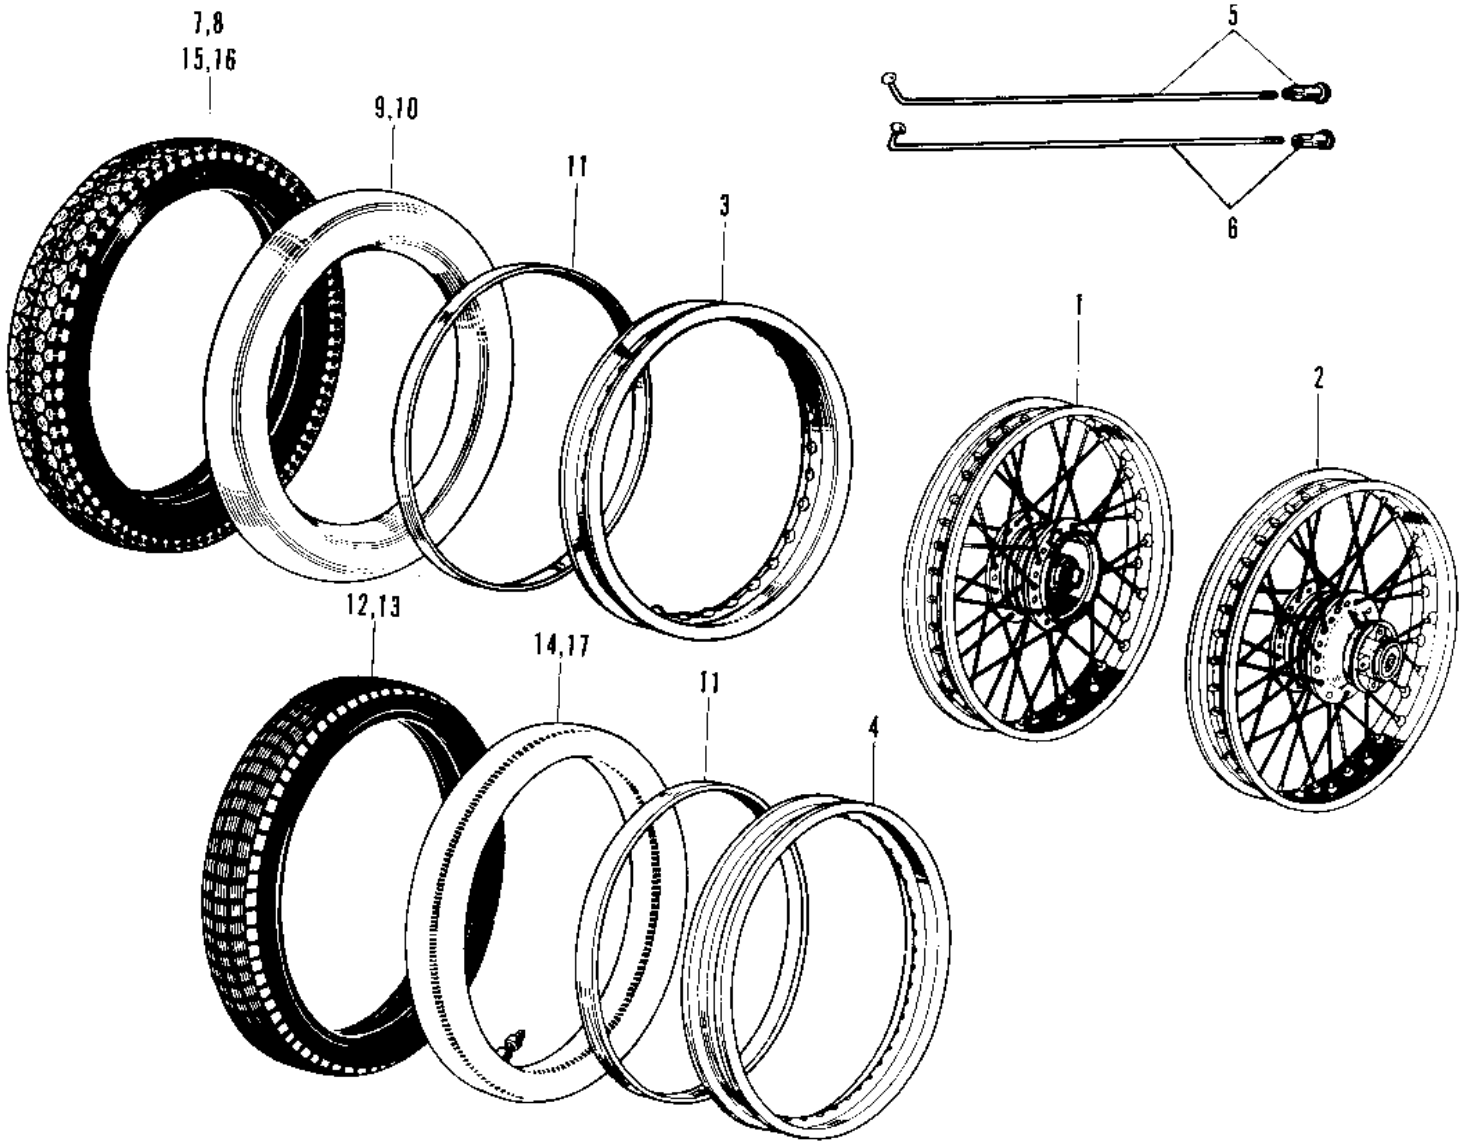

# 1968 Roadrunner PARTS DIAGRAM

## WHEELS/TIRES

# 1968 Roadrunner PARTS LIST

## WHEELS/TIRES

ITEM NAME	PART NUMBER	QUANTITY
WHEEL ASSY,FRONT (Ref # 1)	41074-038	1
WHEEL ASSY REAR (Ref # 2)	42048-001	1
RIM,FR,1.40X18 (Ref # 3)	41025-1165	2
RIM 1.60AX18W (Ref # 4)	41025-011	2
SPOKE-ASY,RR INNER (Ref # 5)	41027-056	36
SPOKE-ASY,RR OUTER (Ref # 6)	41028-056	36
UNAVAILABLE IN PRICE BOOK (Ref # 7)	41014-006	1
UNAVAILABLE IN PRICE BOOK (Ref # 8)	41014-006	1
UNAVAILABLE IN PRICE BOOK (Ref # 9)	41022-009	1
UNAVAILABLE IN PRICE BOOK (Ref # 10)	41022-010	1
BAND RIM (Ref # 11)	41023-001	2
UNAVAILABLE IN PRICE BOOK (Ref # 15)	41014-008	1
UNAVAILABLE IN PRICE BOOK (Ref # 16)	41014-009	1
UNAVAILABLE IN PRICE BOOK (Ref # 17)	41022-012	1