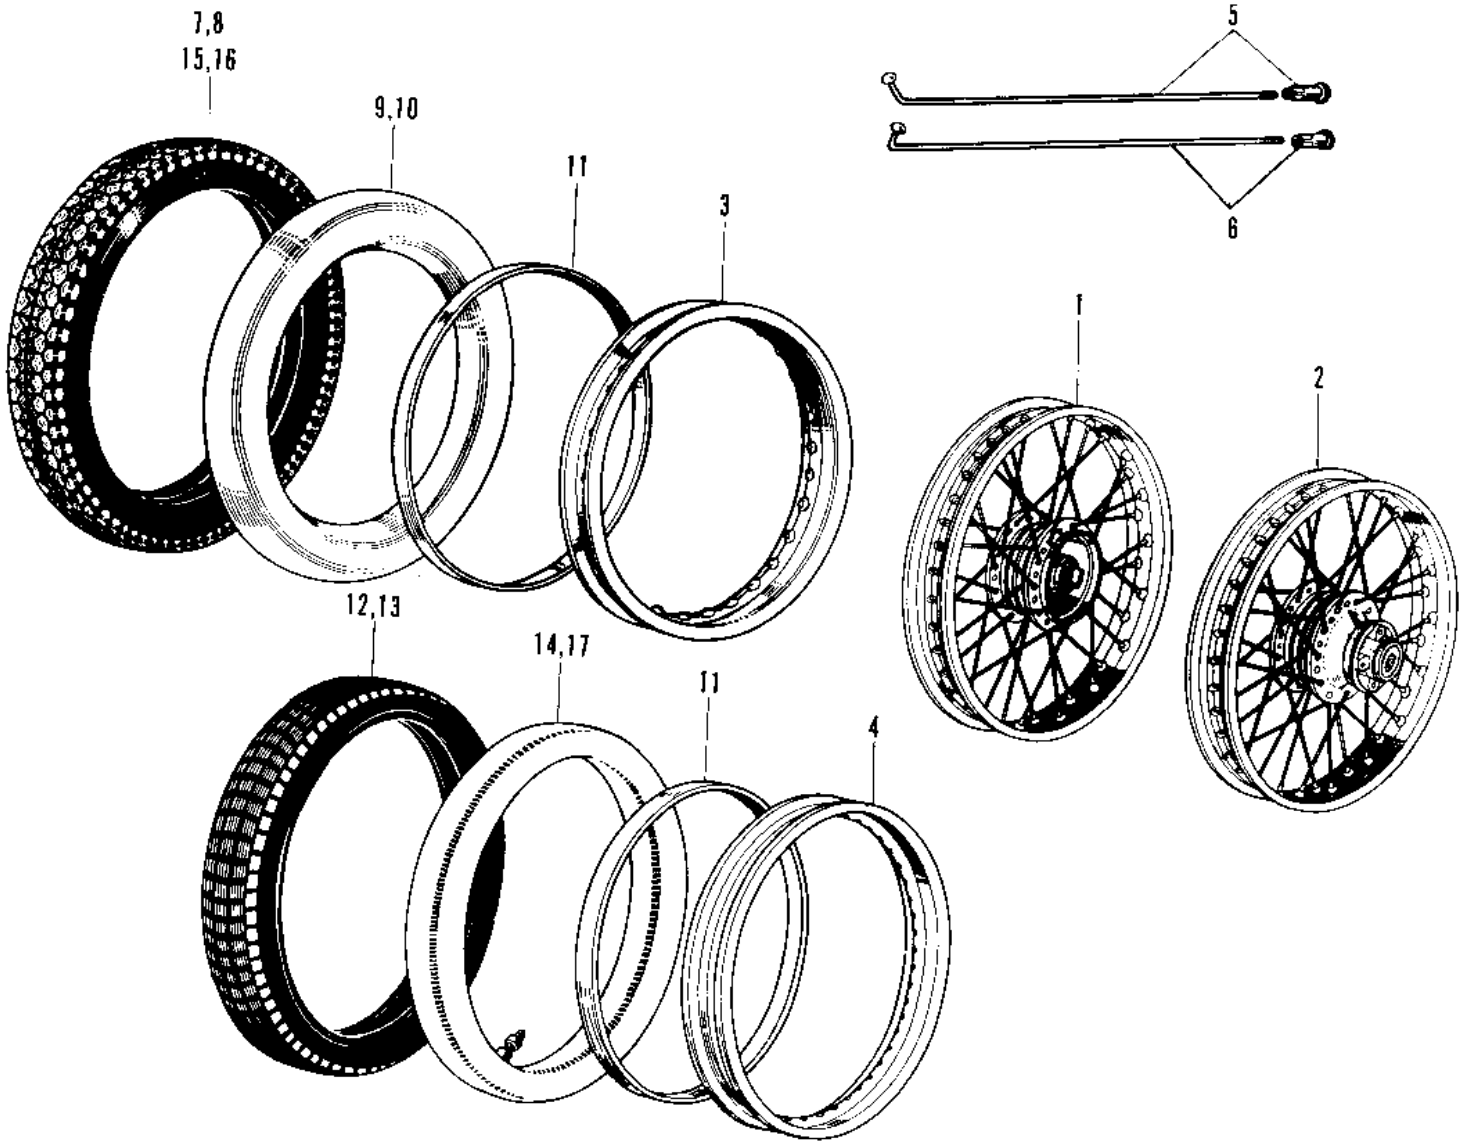

1967 Roadrunner PARTS DIAGRAM

WHEELS/TIRES

1967 Roadrunner PARTS LIST

WHEELS/TIRES

ITEM NAME	PART NUMBER	QUANTITY
WHEEL ASSY,FRONT (Ref # 1)	41074-038	1
WHEEL ASSY REAR (Ref # 2)	42048-001	1
RIM,FR,1.40X18 (Ref # 3)	41025-1165	2
RIM 1.60AX18W (Ref # 4)	41025-011	2
SPOKE-ASY,RR INNER (Ref # 5)	41027-056	36
SPOKE-ASY,RR OUTER (Ref # 6)	41028-056	36
UNAVAILABLE IN PRICE BOOK (Ref # 7)	41014-006	1
UNAVAILABLE IN PRICE BOOK (Ref # 8)	41014-006	1
UNAVAILABLE IN PRICE BOOK (Ref # 9)	41022-009	1
UNAVAILABLE IN PRICE BOOK (Ref # 10)	41022-010	1
BAND RIM (Ref # 11)	41023-001	2
UNAVAILABLE IN PRICE BOOK (Ref # 15)	41014-008	1
UNAVAILABLE IN PRICE BOOK (Ref # 16)	41014-009	1
UNAVAILABLE IN PRICE BOOK (Ref # 17)	41022-012	1