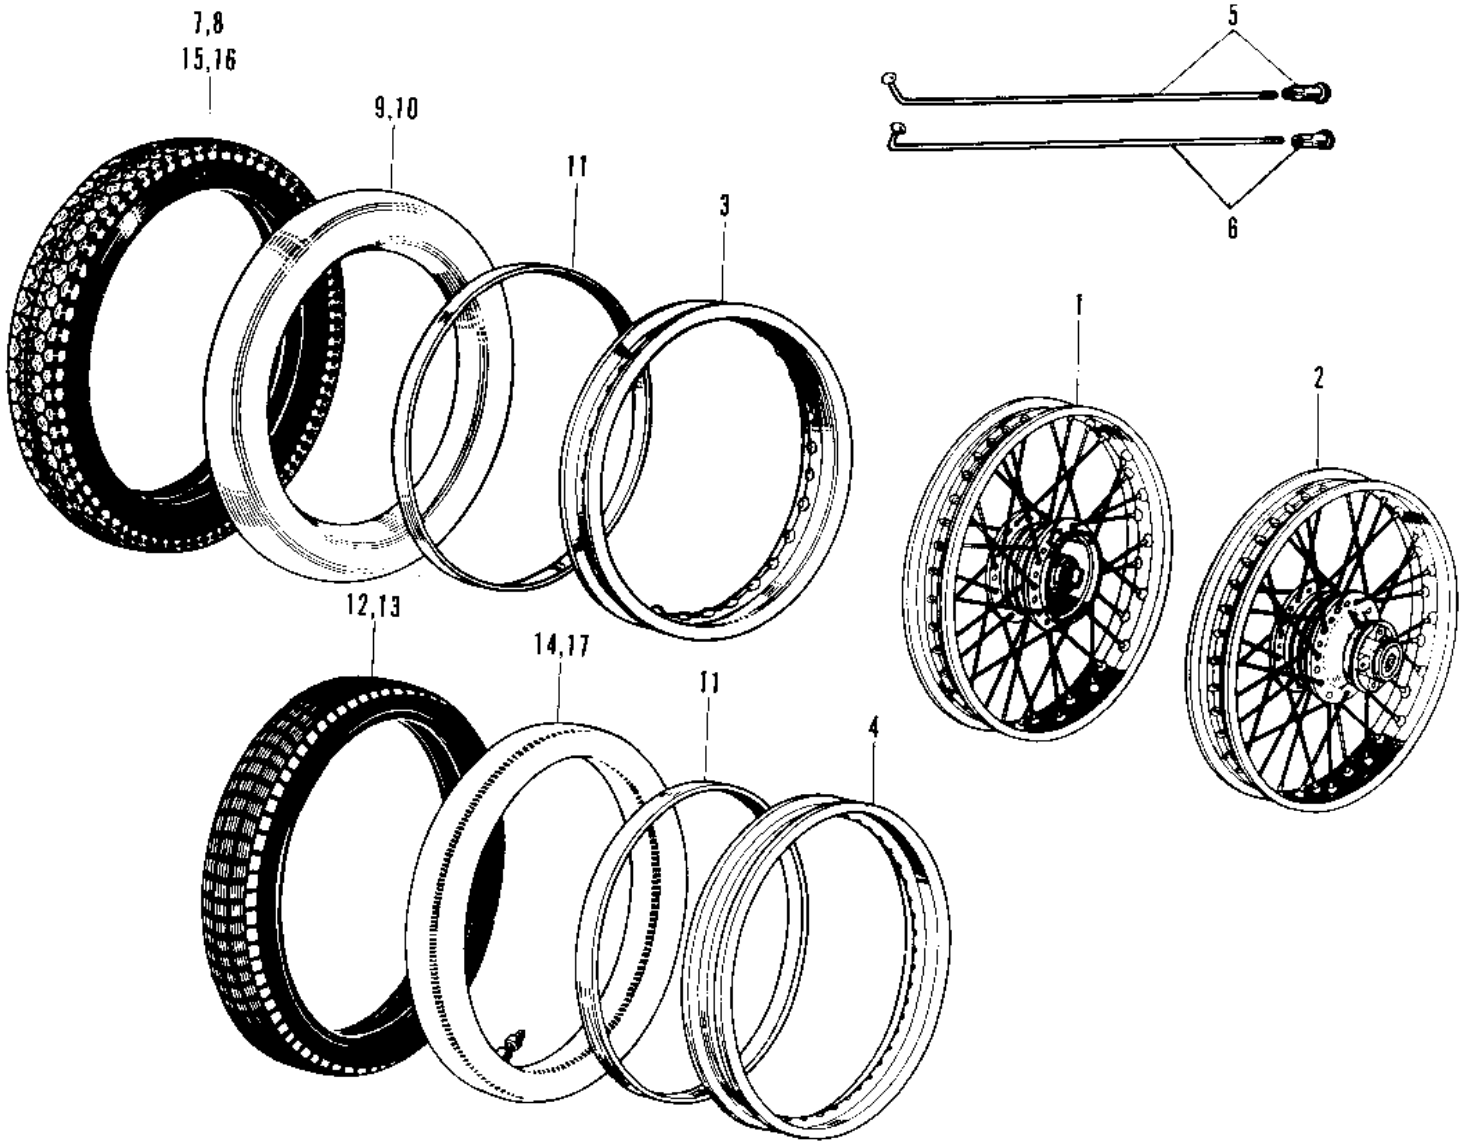

# 1967 Roadrunner PARTS DIAGRAM

## WHEELS/TIRES

## 1967 Roadrunner PARTS LIST

### WHEELS/TIRES

ITEM NAME	PART NUMBER	QUANTITY
WHEEL ASSY,FRONT (Ref # 1)	41074-038	1
WHEEL ASSY REAR (Ref # 2)	42048-001	1
RIM,FR,1.40X18 (Ref # 3)	41025-1165	2
RIM 1.60AX18W (Ref # 4)	41025-011	2
SPOKE-ASY,RR INNER (Ref # 5)	41027-056	36
SPOKE-ASY,RR OUTER (Ref # 6)	41028-056	36
UNAVAILABLE IN PRICE BOOK (Ref # 7)	41014-006	1
UNAVAILABLE IN PRICE BOOK (Ref # 8)	41014-006	1
UNAVAILABLE IN PRICE BOOK (Ref # 9)	41022-009	1
UNAVAILABLE IN PRICE BOOK (Ref # 10)	41022-010	1
BAND RIM (Ref # 11)	41023-001	2
UNAVAILABLE IN PRICE BOOK (Ref # 15)	41014-008	1
UNAVAILABLE IN PRICE BOOK (Ref # 16)	41014-009	1
UNAVAILABLE IN PRICE BOOK (Ref # 17)	41022-012	1