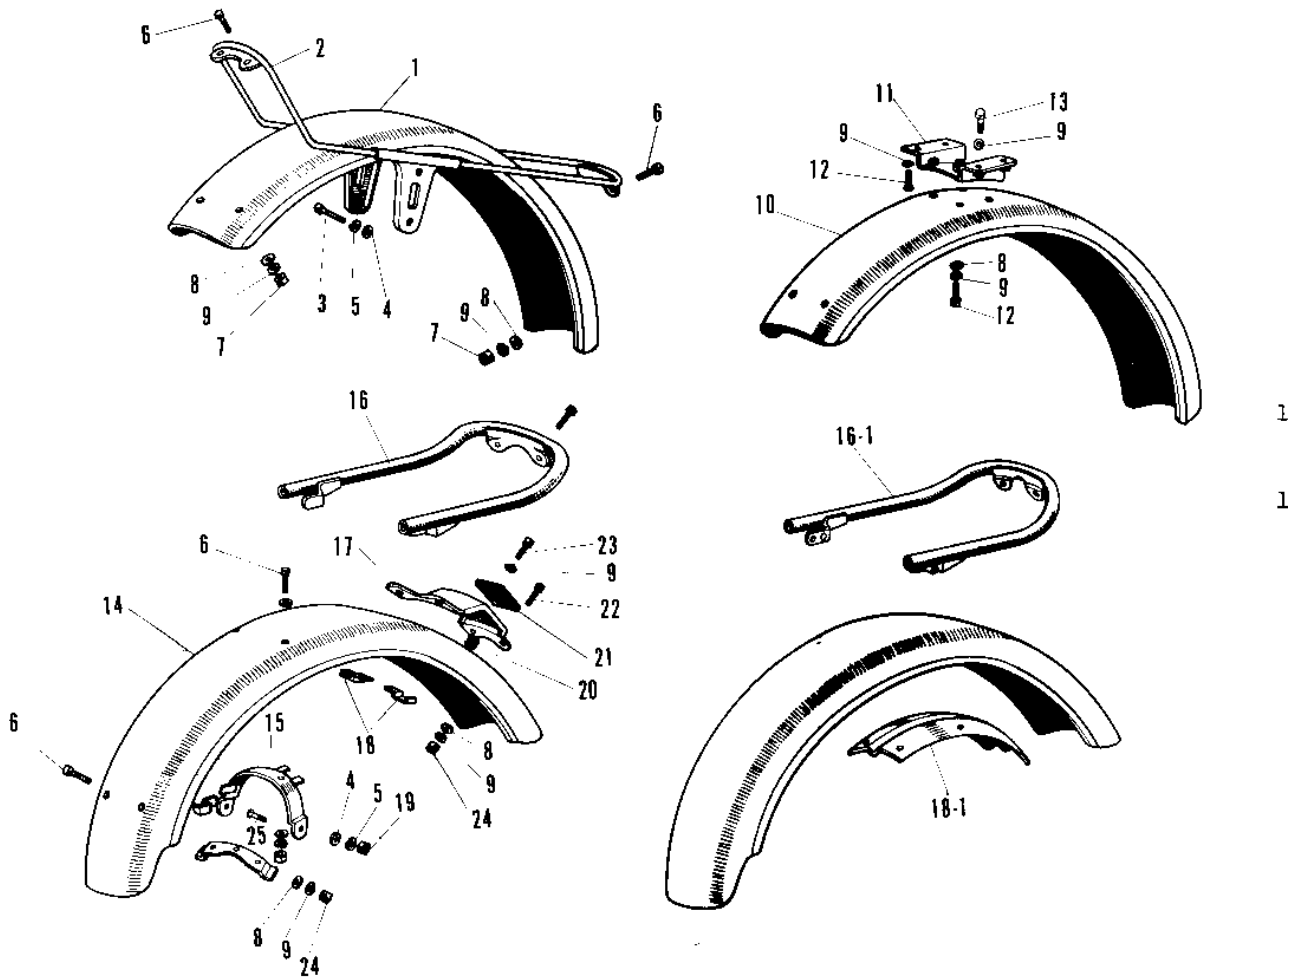

1969 Roadrunner PARTS DIAGRAM

FENDERS

R

-

1

1

1969 Roadrunner PARTS LIST

FENDERS

ITEM NAME	PART NUMBER	QUANTITY
FENDER FRONT (Ref # 1)	35004-015	1
UNAVAILABLE IN PRICE BOOK (Ref # 1)	35004-016	1
STAY FRONT FENDER (Ref # 2)	35011-004	1
STAY FRONT FENDER (Ref # 2)	35011-005	1
BOLT SMALL (Ref # 3)	114G0812	4
WASHER PLAIN 8MM (Ref # 4)	410B0800	10
WASHER SPRING 8MM (Ref # 5)	461F0800	8
SCREW PAN HEAD 6X10 (Ref # 6)	220B0610	4
NUT 6MM (Ref # 7)	312B0600	4
WASHER PLAIN 6MM (Ref # 8)	411B0600	16
WASHER SPRING 6MM (Ref # 9)	461F0600	17
BOLT-UPSET,6X12 (Ref # 12)	112G0612	5
FENDER-RR (Ref # 14)	35022-016	1
FENDER-RR (Ref # 14)	35022-035	1
BRACKET REAR FENDER (Ref # 15)	35025-001	1
BRACKET REAR FENDER (Ref # 15)	35025-008	1
STAY REAR FENDER (Ref # 16)	35032-001	1
STAY REAR FENDER (Ref # 16-1)	35032-002	1
BRACKET TAIL LAMP (Ref # 17)	35031-001	1
CLIP WIRING HARNESS (Ref # 18)	35024-002	2
GUSSET REAR FENDER (Ref # 18-1)	35034-006	1
NUT FUEL TANK FRONT (Ref # 19)	92020-007	4
GROMMET HARNESS 10MM (Ref # 20)	92071-019	1
DAMPER TAIL LAMP SHCK (Ref # 21)	35039-002	(1
DAMPER-TAIL LAMP SHCK (Ref # 21)	35039-005	1
SCREW PAN HEAD 6X12 (Ref # 22)	220E0612	6
SCREW PAN HEAD 6X16 (Ref # 23)	220E0616	2
NUT 6MM (Ref # 24)	311B0600	11
BOLT,FLANGED,8X35 (Ref # 25)	92001-1577	4