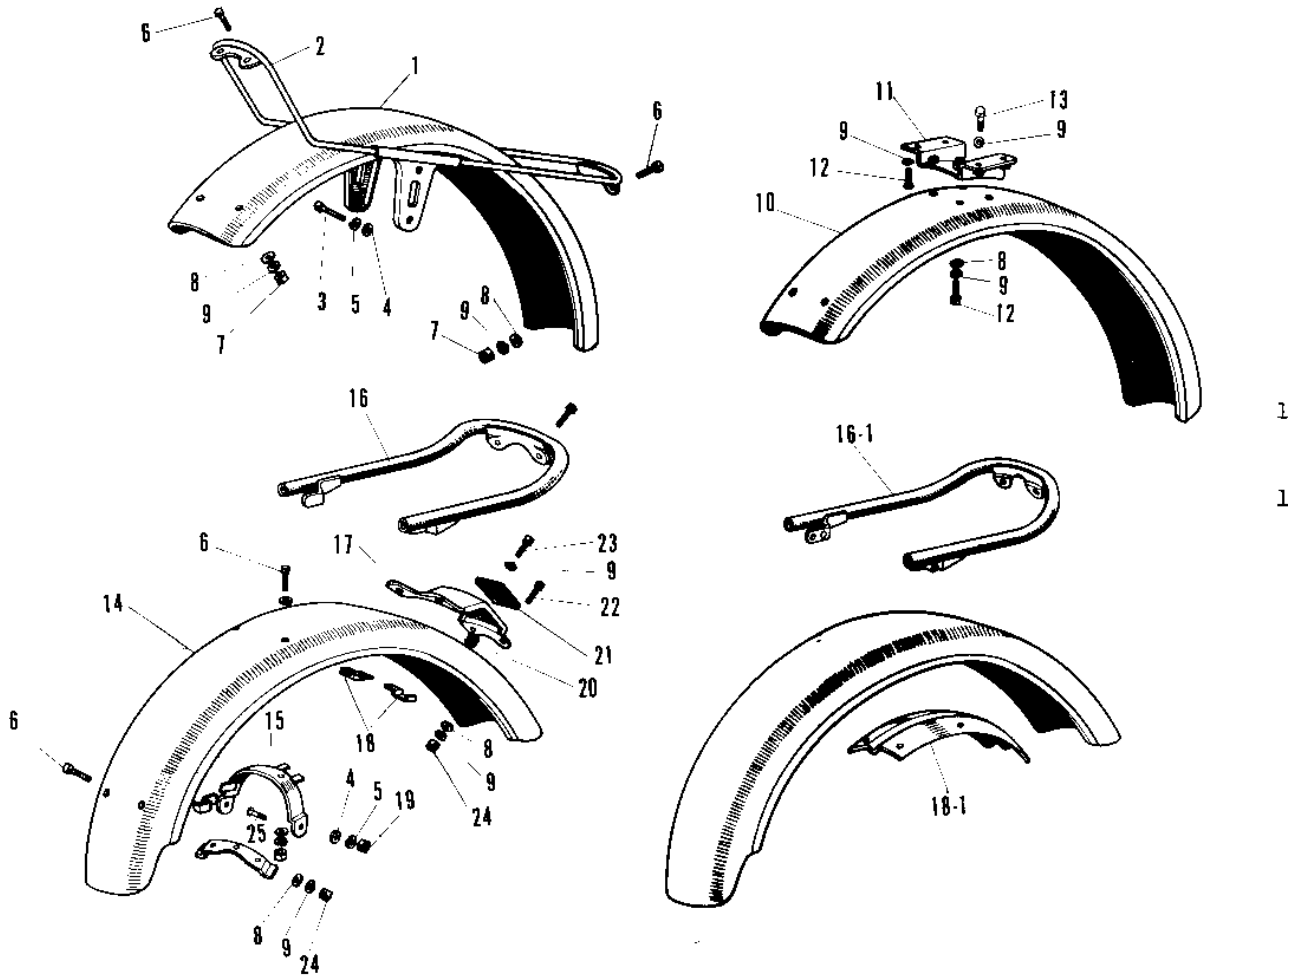

1969 Roadrunner PARTS DIAGRAM

FENDERS

R
-

1969 Roadrunner PARTS LIST

FENDERS

ITEM NAME	PART NUMBER	QUANTITY
FENDER FRONT (Ref # 1)	35004-015	1
UNAVAILABLE IN PRICE BOOK (Ref # 1)	35004-016	1
STAY FRONT FENDER (Ref # 2)	35011-004	1
STAY FRONT FENDER (Ref # 2)	35011-005	1
BOLT SMALL (Ref # 3)	114G0812	4
WASHER PLAIN 8MM (Ref # 4)	410B0800	10
WASHER SPRING 8MM (Ref # 5)	461F0800	8
SCREW PAN HEAD 6X10 (Ref # 6)	220B0610	4
NUT 6MM (Ref # 7)	312B0600	4
WASHER PLAIN 6MM (Ref # 8)	411B0600	16
WASHER SPRING 6MM (Ref # 9)	461F0600	17
BOLT-UPSET,6X12 (Ref # 12)	112G0612	5
FENDER-RR (Ref # 14)	35022-016	1
FENDER-RR (Ref # 14)	35022-035	1
BRACKET REAR FENDER (Ref # 15)	35025-001	1
BRACKET REAR FENDER (Ref # 15)	35025-008	1
STAY REAR FENDER (Ref # 16)	35032-001	1
STAY REAR FENDER (Ref # 16-1)	35032-002	1
BRACKET TAIL LAMP (Ref # 17)	35031-001	1
CLIP WIRING HARNESS (Ref # 18)	35024-002	2
GUSSET REAR FENDER (Ref # 18-1)	35034-006	1
NUT FUEL TANK FRONT (Ref # 19)	92020-007	4
GROMMET HARNESS 10MM (Ref # 20)	92071-019	1
DAMPER TAIL LAMP SHCK (Ref # 21)	35039-002	(1
DAMPER-TAIL LAMP SHCK (Ref # 21)	35039-005	1
SCREW PAN HEAD 6X12 (Ref # 22)	220E0612	6
SCREW PAN HEAD 6X16 (Ref # 23)	220E0616	2
NUT 6MM (Ref # 24)	311B0600	11
BOLT,FLANGED,8X35 (Ref # 25)	92001-1577	4