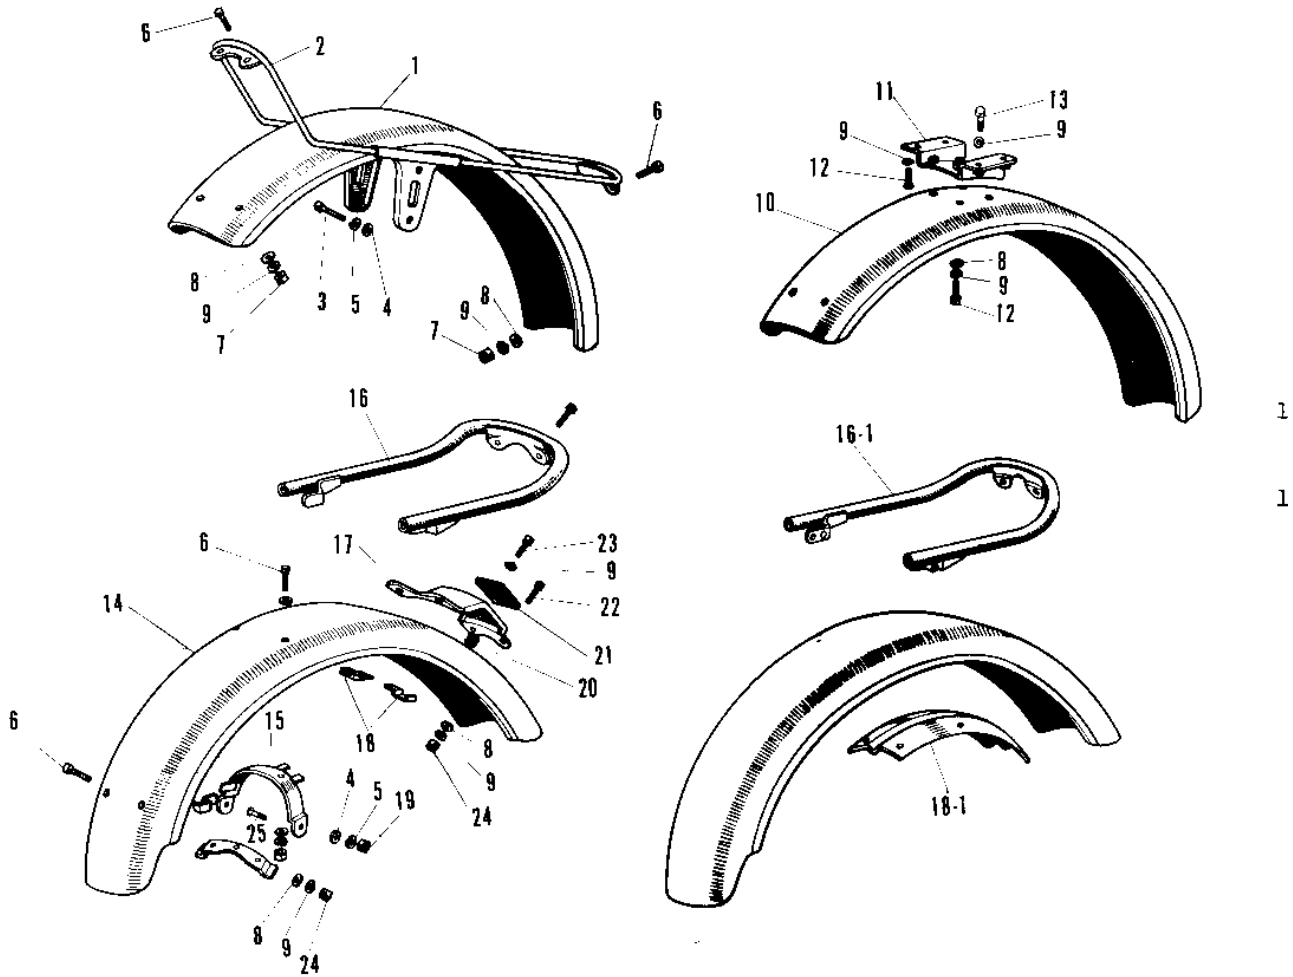

1967 Roadrunner PARTS DIAGRAM

FENDERS

R
-

1967 Roadrunner PARTS LIST

FENDERS

ITEM NAME	PART NUMBER	QUANTITY
FENDER FRONT (Ref # 1)	35004-015	1
UNAVAILABLE IN PRICE BOOK (Ref # 1)	35004-016	1
STAY FRONT FENDER (Ref # 2)	35011-004	1
STAY FRONT FENDER (Ref # 2)	35011-005	1
BOLT SMALL (Ref # 3)	114G0812	4
WASHER PLAIN 8MM (Ref # 4)	410B0800	10
WASHER SPRING 8MM (Ref # 5)	461F0800	8
SCREW PAN HEAD 6X10 (Ref # 6)	220B0610	4
NUT 6MM (Ref # 7)	312B0600	4
WASHER PLAIN 6MM (Ref # 8)	411B0600	16
WASHER SPRING 6MM (Ref # 9)	461F0600	17
BOLT-UPSET,6X12 (Ref # 12)	112G0612	5
FENDER-RR (Ref # 14)	35022-016	1
FENDER-RR (Ref # 14)	35022-035	1
BRACKET REAR FENDER (Ref # 15)	35025-001	1
BRACKET REAR FENDER (Ref # 15)	35025-008	1
STAY REAR FENDER (Ref # 16)	35032-001	1
STAY REAR FENDER (Ref # 16-1)	35032-002	1
BRACKET TAIL LAMP (Ref # 17)	35031-001	1
CLIP WIRING HARNESS (Ref # 18)	35024-002	2
GUSSET REAR FENDER (Ref # 18-1)	35034-006	1
NUT FUEL TANK FRONT (Ref # 19)	92020-007	4
GROMMET HARNESS 10MM (Ref # 20)	92071-019	1
DAMPER TAIL LAMP SHCK (Ref # 21)	35039-002	(1
DAMPER-TAIL LAMP SHCK (Ref # 21)	35039-005	1
SCREW PAN HEAD 6X12 (Ref # 22)	220E0612	6
SCREW PAN HEAD 6X16 (Ref # 23)	220E0616	2
NUT 6MM (Ref # 24)	311B0600	11
BOLT,FLANGED,8X35 (Ref # 25)	92001-1577	4