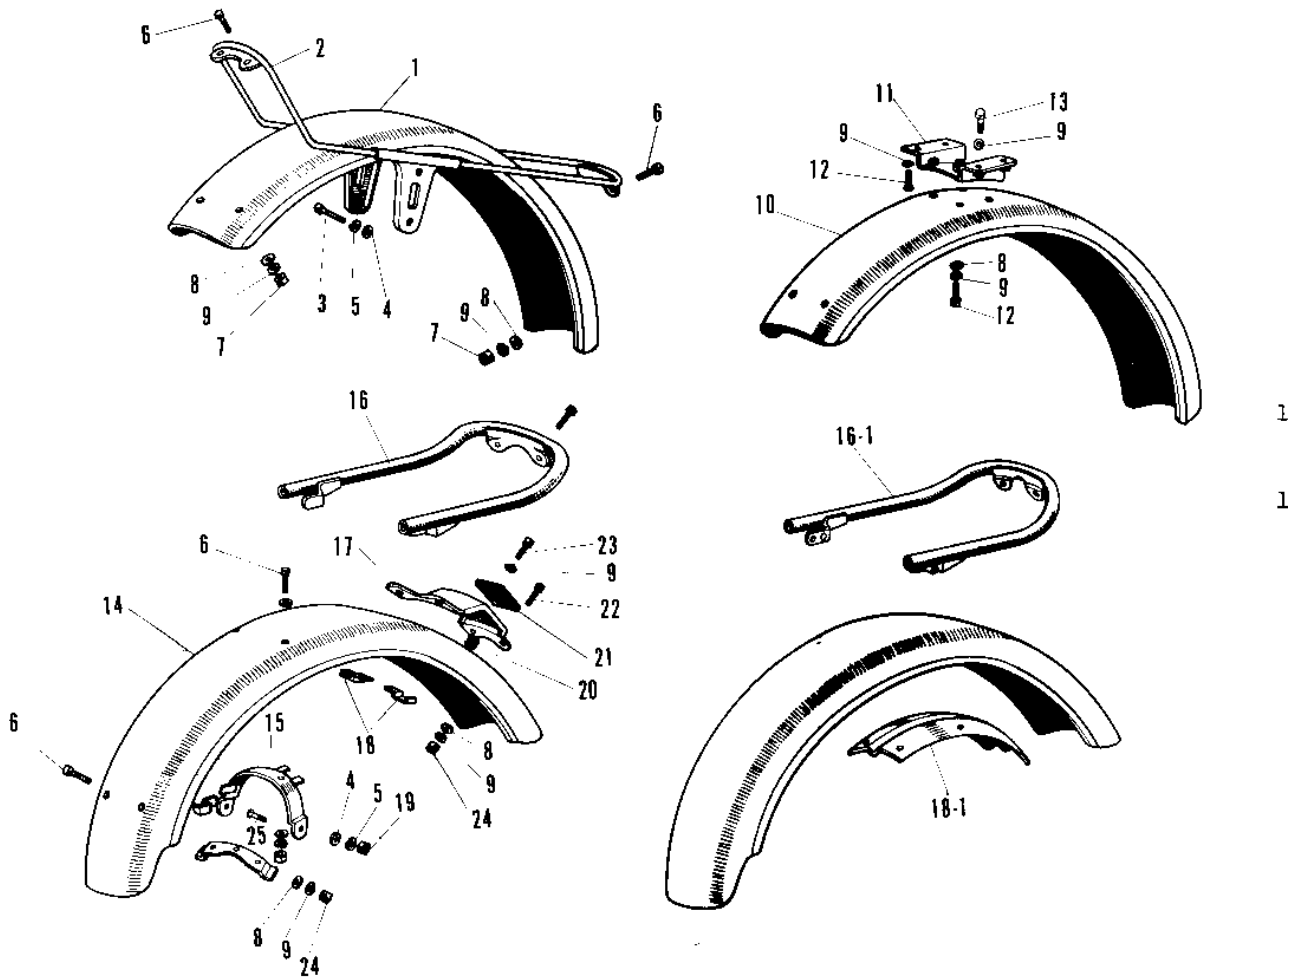

1969 Roadrunner PARTS DIAGRAM

FENDERS

R

-

1969 Roadrunner PARTS LIST

FENDERS

ITEM NAME	PART NUMBER	QUANTITY
FENDER FRONT (Ref # 1)	35004-015	1
UNAVAILABLE IN PRICE BOOK (Ref # 1)	35004-016	1
STAY FRONT FENDER (Ref # 2)	35011-004	1
STAY FRONT FENDER (Ref # 2)	35011-005	1
BOLT SMALL (Ref # 3)	114G0812	4
WASHER PLAIN 8MM (Ref # 4)	410B0800	10
WASHER SPRING 8MM (Ref # 5)	461F0800	8
SCREW PAN HEAD 6X10 (Ref # 6)	220B0610	4
NUT 6MM (Ref # 7)	312B0600	4
WASHER PLAIN 6MM (Ref # 8)	411B0600	16
WASHER SPRING 6MM (Ref # 9)	461F0600	17
BOLT-UPSET,6X12 (Ref # 12)	112G0612	5
FENDER-RR (Ref # 14)	35022-016	1
FENDER-RR (Ref # 14)	35022-035	1
BRACKET REAR FENDER (Ref # 15)	35025-001	1
BRACKET REAR FENDER (Ref # 15)	35025-008	1
STAY REAR FENDER (Ref # 16)	35032-001	1
STAY REAR FENDER (Ref # 16-1)	35032-002	1
BRACKET TAIL LAMP (Ref # 17)	35031-001	1
CLIP WIRING HARNESS (Ref # 18)	35024-002	2
GUSSET REAR FENDER (Ref # 18-1)	35034-006	1
NUT FUEL TANK FRONT (Ref # 19)	92020-007	4
GROMMET HARNESS 10MM (Ref # 20)	92071-019	1
DAMPER TAIL LAMP SHCK (Ref # 21)	35039-002	(1
DAMPER-TAIL LAMP SHCK (Ref # 21)	35039-005	1
SCREW PAN HEAD 6X12 (Ref # 22)	220E0612	6
SCREW PAN HEAD 6X16 (Ref # 23)	220E0616	2
NUT 6MM (Ref # 24)	311B0600	11
BOLT,FLANGED,8X35 (Ref # 25)	92001-1577	4