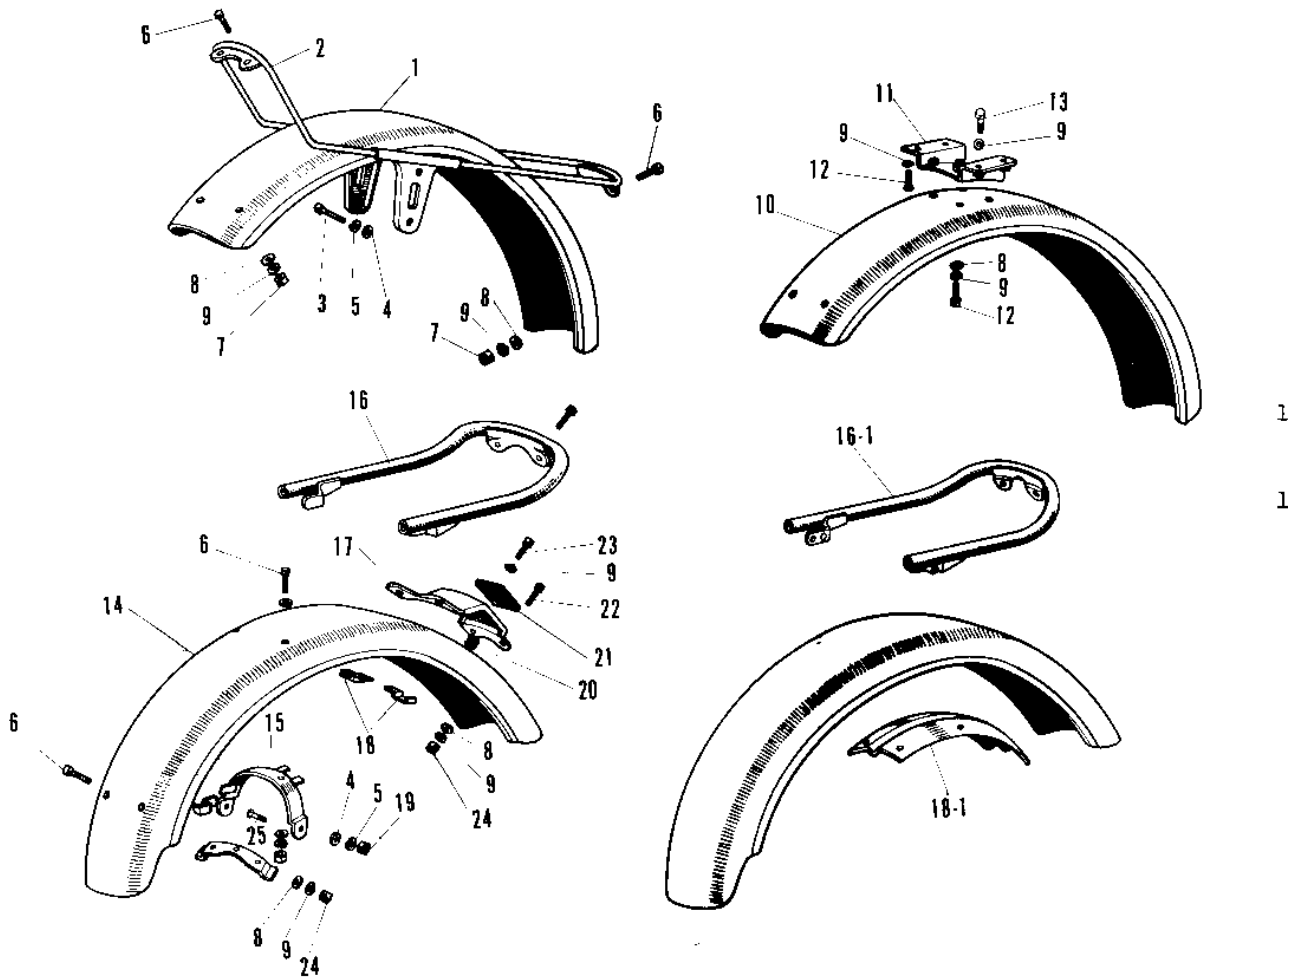

1967 Roadrunner PARTS DIAGRAM

FENDERS

R

-

1

1

1967 Roadrunner PARTS LIST

FENDERS

ITEM NAME	PART NUMBER	QUANTITY
FENDER FRONT (Ref # 1)	35004-015	1
UNAVAILABLE IN PRICE BOOK (Ref # 1)	35004-016	1
STAY FRONT FENDER (Ref # 2)	35011-004	1
STAY FRONT FENDER (Ref # 2)	35011-005	1
BOLT SMALL (Ref # 3)	114G0812	4
WASHER PLAIN 8MM (Ref # 4)	410B0800	10
WASHER SPRING 8MM (Ref # 5)	461F0800	8
SCREW PAN HEAD 6X10 (Ref # 6)	220B0610	4
NUT 6MM (Ref # 7)	312B0600	4
WASHER PLAIN 6MM (Ref # 8)	411B0600	16
WASHER SPRING 6MM (Ref # 9)	461F0600	17
BOLT-UPSET,6X12 (Ref # 12)	112G0612	5
FENDER-RR (Ref # 14)	35022-016	1
FENDER-RR (Ref # 14)	35022-035	1
BRACKET REAR FENDER (Ref # 15)	35025-001	1
BRACKET REAR FENDER (Ref # 15)	35025-008	1
STAY REAR FENDER (Ref # 16)	35032-001	1
STAY REAR FENDER (Ref # 16-1)	35032-002	1
BRACKET TAIL LAMP (Ref # 17)	35031-001	1
CLIP WIRING HARNESS (Ref # 18)	35024-002	2
GUSSET REAR FENDER (Ref # 18-1)	35034-006	1
NUT FUEL TANK FRONT (Ref # 19)	92020-007	4
GROMMET HARNESS 10MM (Ref # 20)	92071-019	1
DAMPER TAIL LAMP SHCK (Ref # 21)	35039-002	(1
DAMPER-TAIL LAMP SHCK (Ref # 21)	35039-005	1
SCREW PAN HEAD 6X12 (Ref # 22)	220E0612	6
SCREW PAN HEAD 6X16 (Ref # 23)	220E0616	2
NUT 6MM (Ref # 24)	311B0600	11
BOLT,FLANGED,8X35 (Ref # 25)	92001-1577	4