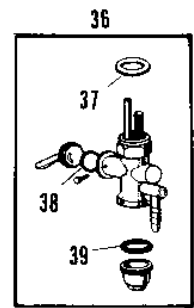

1967 Roadrunner PARTS DIAGRAM

FUEL TANK/OIL TANK

Re