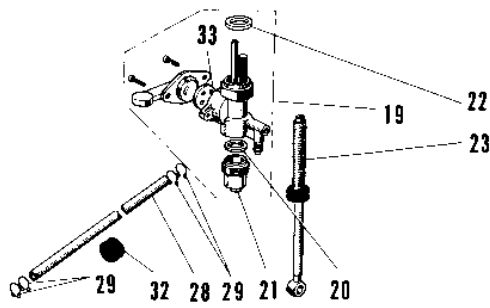

1967 Roadrunner PARTS DIAGRAM

FUEL TANK/OIL TANK

Re