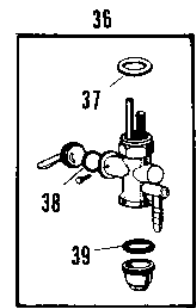

1967 Roadrunner PARTS DIAGRAM

FUEL TANK/OIL TANK

Re