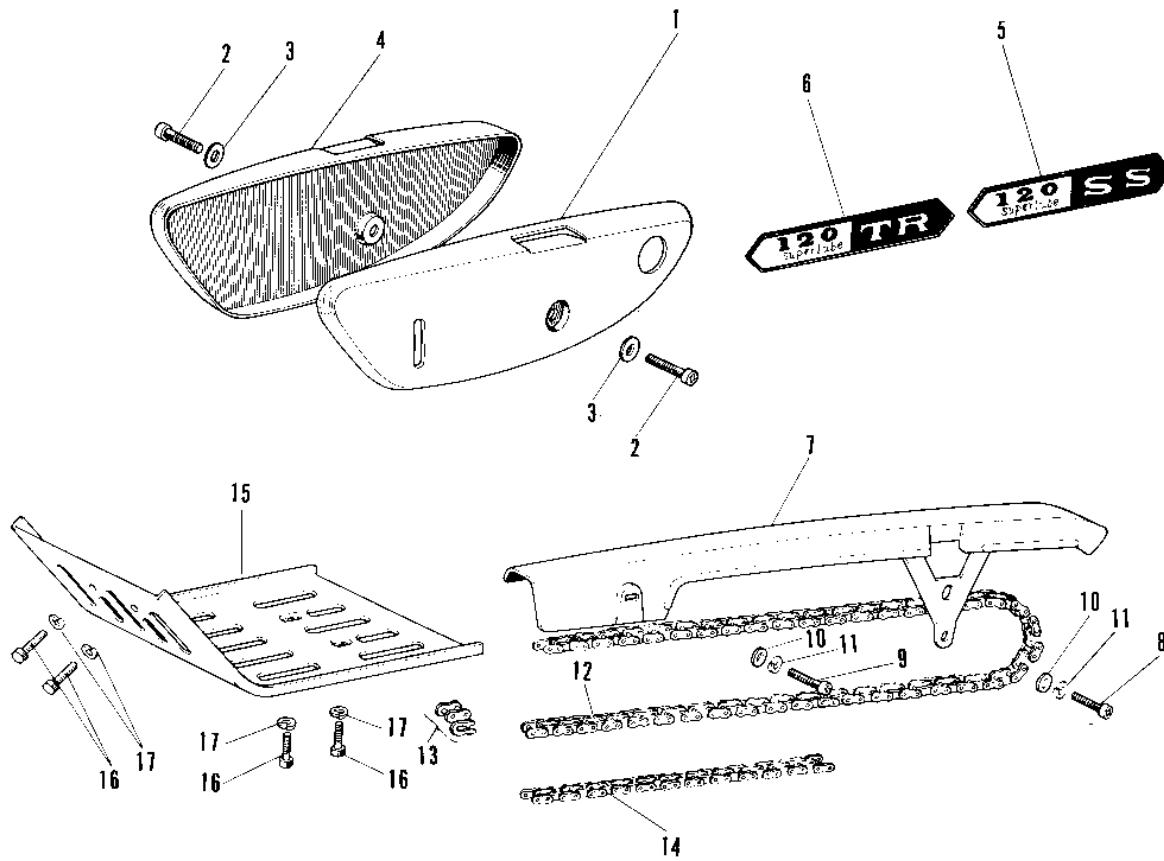

1968 Roadrunner PARTS DIAGRAM

SIDE COVERS/CHAIN COVER/CHAIN

Re

—

1:

1:

1968 Roadrunner PARTS LIST

SIDE COVERS/CHAIN COVER/CHAIN

ITEM NAME	PART NUMBER	QUANTITY
COVER-L.H SIDE,SILVER (Ref # 1)	36001-012-14	1
COVER L.H SIDE C.RED (Ref # 1)	36001-012-24	1
COVER L.H SIDE C.BLUE (Ref # 1)	36001-012-27	1
SCREW PAN HEAD 6X12 (Ref # 2)	220E0612	2
WASHER PLAIN 6MM (Ref # 3)	410B0600	2
COVER,RH SIDE,C.BLUE (Ref # 4)	36007-013-27	1
COVER,RH SIDE,C.BLUE (Ref # 4)	36007-013-27	1
COVER,RH SIDE,C.BLUE (Ref # 4)	36007-013-27	1
EMBLEM SIDE COVER (Ref # 5)	56018-003	2
COVER CHAIN (Ref # 7)	36014-012	1
SCREW PAN HEAD 5X10 (Ref # 8)	220B0510	1
SCREW PAN HEAD 5X10 (Ref # 8)	220B0510	1
SCREW PAN HEAD 5X8 (Ref # 9)	220B0508	1
SCREW PAN HEAD 5X8 (Ref # 9)	220B0508	1
WASHER PLAIN 5MM (Ref # 10)	410B0500	2
WASHER SPRING 5MM (Ref # 11)	461F0500	2
DR CHAIN 428X102 (Ref # 12, 13)	92057-035	1
DR CHAIN 428X106 (Ref # 12, 13)	92057-036	1
JOINT-CHAIN (Ref # 13)	92058-1014	1
GUARD ENGINE (Ref # 15)	55011-003	1
BOLT-SMALL-UPSET,8X14 (Ref # 16)	115B0814	4
WASHER SPRING 8MM (Ref # 17)	461F0800	4