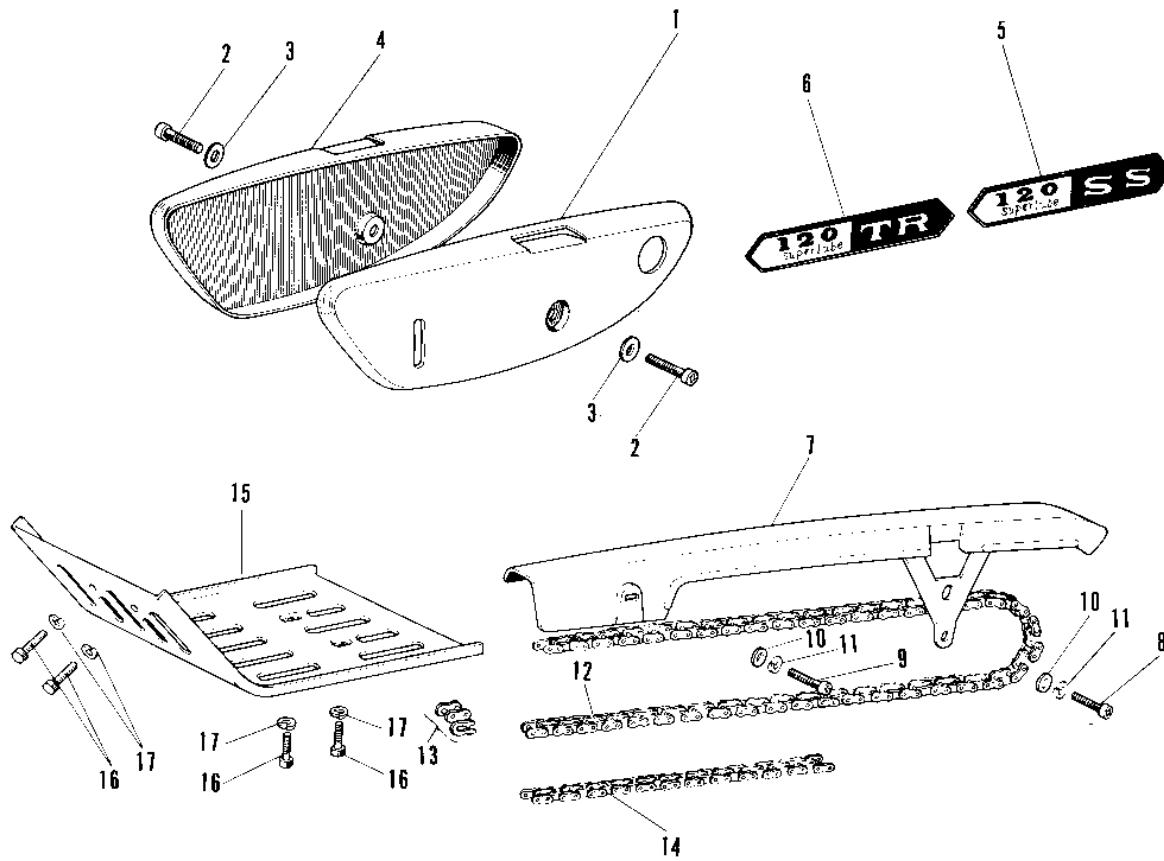

1969 Roadrunner PARTS DIAGRAM

SIDE COVERS/CHAIN COVER/CHAIN

Re

—

1969 Roadrunner PARTS LIST

SIDE COVERS/CHAIN COVER/CHAIN

ITEM NAME	PART NUMBER	QUANTITY
COVER-L.H SIDE,SILVER (Ref # 1)	36001-012-14	1
COVER L.H SIDE C.RED (Ref # 1)	36001-012-24	1
COVER L.H SIDE C.BLUE (Ref # 1)	36001-012-27	1
SCREW PAN HEAD 6X12 (Ref # 2)	220E0612	2
WASHER PLAIN 6MM (Ref # 3)	410B0600	2
COVER,RH SIDE,C.BLUE (Ref # 4)	36007-013-27	1
COVER,RH SIDE,C.BLUE (Ref # 4)	36007-013-27	1
COVER,RH SIDE,C.BLUE (Ref # 4)	36007-013-27	1
EMBLEM SIDE COVER (Ref # 5)	56018-003	2
COVER CHAIN (Ref # 7)	36014-012	1
SCREW PAN HEAD 5X10 (Ref # 8)	220B0510	1
SCREW PAN HEAD 5X10 (Ref # 8)	220B0510	1
SCREW PAN HEAD 5X8 (Ref # 9)	220B0508	1
SCREW PAN HEAD 5X8 (Ref # 9)	220B0508	1
WASHER PLAIN 5MM (Ref # 10)	410B0500	2
WASHER SPRING 5MM (Ref # 11)	461F0500	2
DR CHAIN 428X102 (Ref # 12, 13)	92057-035	1
DR CHAIN 428X106 (Ref # 12, 13)	92057-036	1
JOINT-CHAIN (Ref # 13)	92058-1014	1
GUARD ENGINE (Ref # 15)	55011-003	1
BOLT-SMALL-UPSET,8X14 (Ref # 16)	115B0814	4
WASHER SPRING 8MM (Ref # 17)	461F0800	4