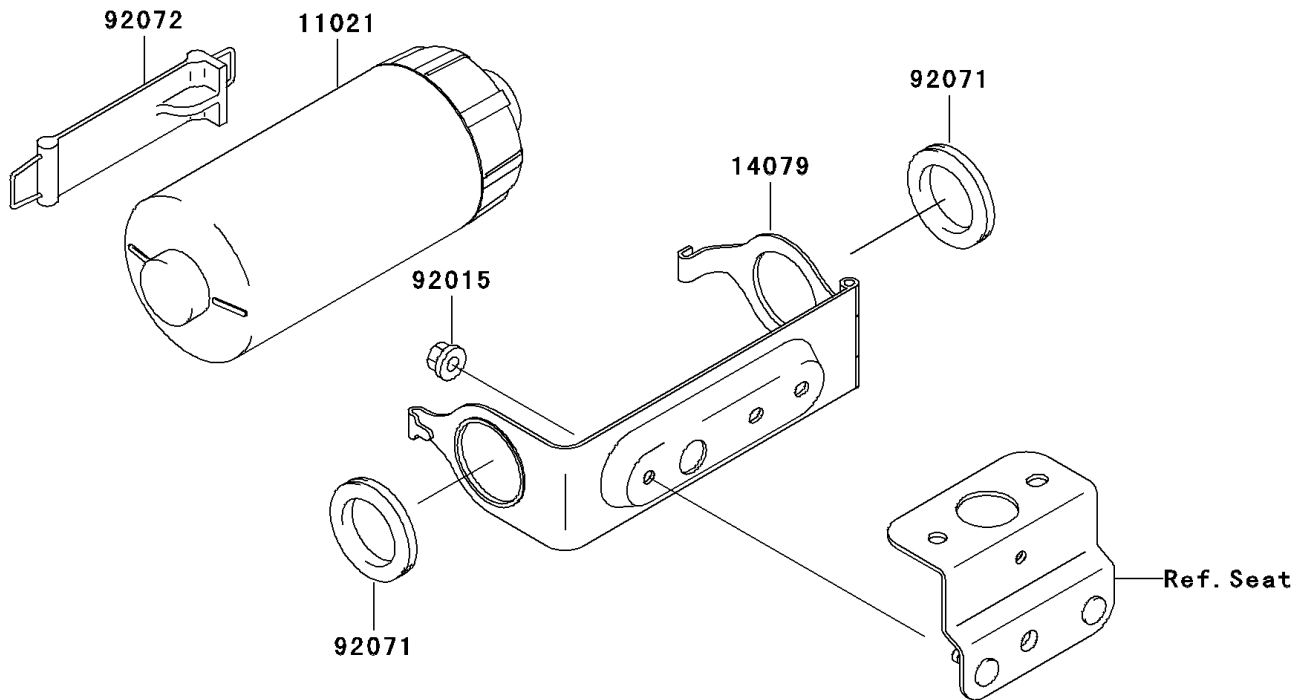

1998 1100 STX PARTS DIAGRAM

Owner's Tools

F3182

1998 1100 STX PARTS LIST

Owner's Tools

ITEM NAME	PART NUMBER	QUANTITY
TOOL-KIT (Ref # 56007)	56007-3711	1
BAG,TOOL (Ref # 56008)	56008-006	1
GASKET-LIQUID,TUBE,100G,SILVER (Ref # 92104)	92104-002	AR
TOOL-DRIVER,#3PHILLIPS (Ref # 92107)	92107-005	1
TOOL-DRIVER,#2PHILLIPS&SLOT (Ref # 92107A)	92107-1051	1
TOOL-WRENCH,ALLEN,5MM (Ref # 92110)	92110-1015	1
TOOL-WRENCH,BOX,21MM (Ref # 92110A)	92110-1113	1
TOOL-WRENCH,OPEN END,10X12 (Ref # 92110B)	92110-1152	1
TOOL-WRENCH,OPEN END,14X17 (Ref # 92110C)	92110-1153	1
TOOL-WRENCH,BOX,10MM (Ref # 92110D)	92110-1156	1
TOOL-PLIERS (Ref # 92112)	92112-003	1
TOOL-WRENCH,OPEN END,8X10 (Ref # 92126)	92126-001	1