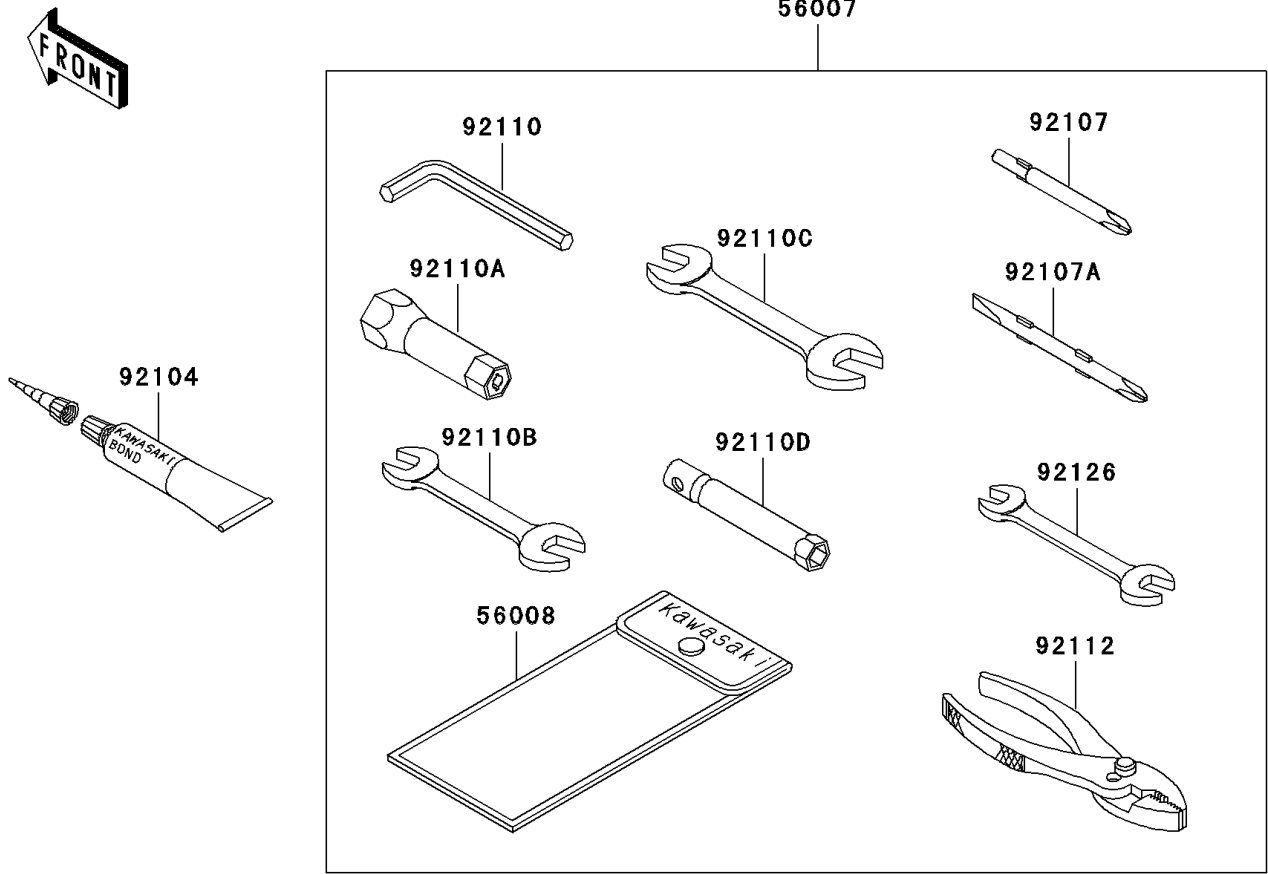

1998 1100 STX PARTS DIAGRAM

Owner's Tools

F3182

1998 1100 STX PARTS LIST

Owner's Tools

ITEM NAME	PART NUMBER	QUANTITY
TOOL-KIT (Ref # 56007)	56007-3711	1
BAG,TOOL (Ref # 56008)	56008-006	1
GASKET-LIQUID,TUBE,100G,SILVER (Ref # 92104)	92104-002	AR
TOOL-DRIVER,#3PHILLIPS (Ref # 92107)	92107-005	1
TOOL-DRIVER,#2PHILLIPS&SLOT (Ref # 92107A)	92107-1051	1
TOOL-WRENCH,ALLEN,5MM (Ref # 92110)	92110-1015	1
TOOL-WRENCH,BOX,21MM (Ref # 92110A)	92110-1113	1
TOOL-WRENCH,OPEN END,10X12 (Ref # 92110B)	92110-1152	1
TOOL-WRENCH,OPEN END,14X17 (Ref # 92110C)	92110-1153	1
TOOL-WRENCH,BOX,10MM (Ref # 92110D)	92110-1156	1
TOOL-PLIERS (Ref # 92112)	92112-003	1
TOOL-WRENCH,OPEN END,8X10 (Ref # 92126)	92126-001	1