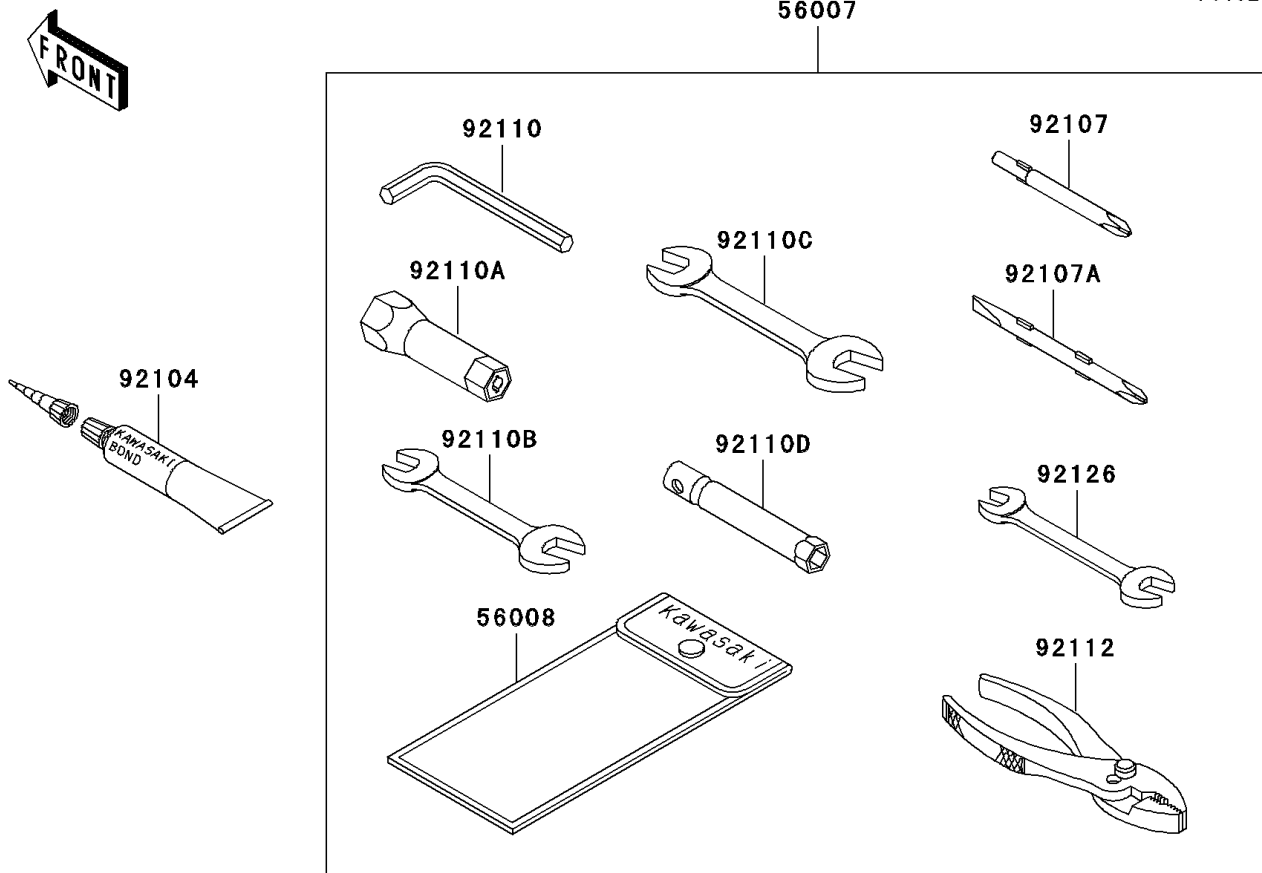

1998 1100 STX PARTS DIAGRAM

Owner's Tools

F3182

1998 1100 STX PARTS LIST

Owner's Tools

ITEM NAME	PART NUMBER	QUANTITY
TOOL-KIT (Ref # 56007)	56007-3711	1
BAG,TOOL (Ref # 56008)	56008-006	1
GASKET-LIQUID,TUBE,100G,SILVER (Ref # 92104)	92104-002	AR
TOOL-DRIVER,#3PHILLIPS (Ref # 92107)	92107-005	1
TOOL-DRIVER,#2PHILLIPS&SLOT (Ref # 92107A)	92107-1051	1
TOOL-WRENCH,ALLEN,5MM (Ref # 92110)	92110-1015	1
TOOL-WRENCH,BOX,21MM (Ref # 92110A)	92110-1113	1
TOOL-WRENCH,OPEN END,10X12 (Ref # 92110B)	92110-1152	1
TOOL-WRENCH,OPEN END,14X17 (Ref # 92110C)	92110-1153	1
TOOL-WRENCH,BOX,10MM (Ref # 92110D)	92110-1156	1
TOOL-PLIERS (Ref # 92112)	92112-003	1
TOOL-WRENCH,OPEN END,8X10 (Ref # 92126)	92126-001	1