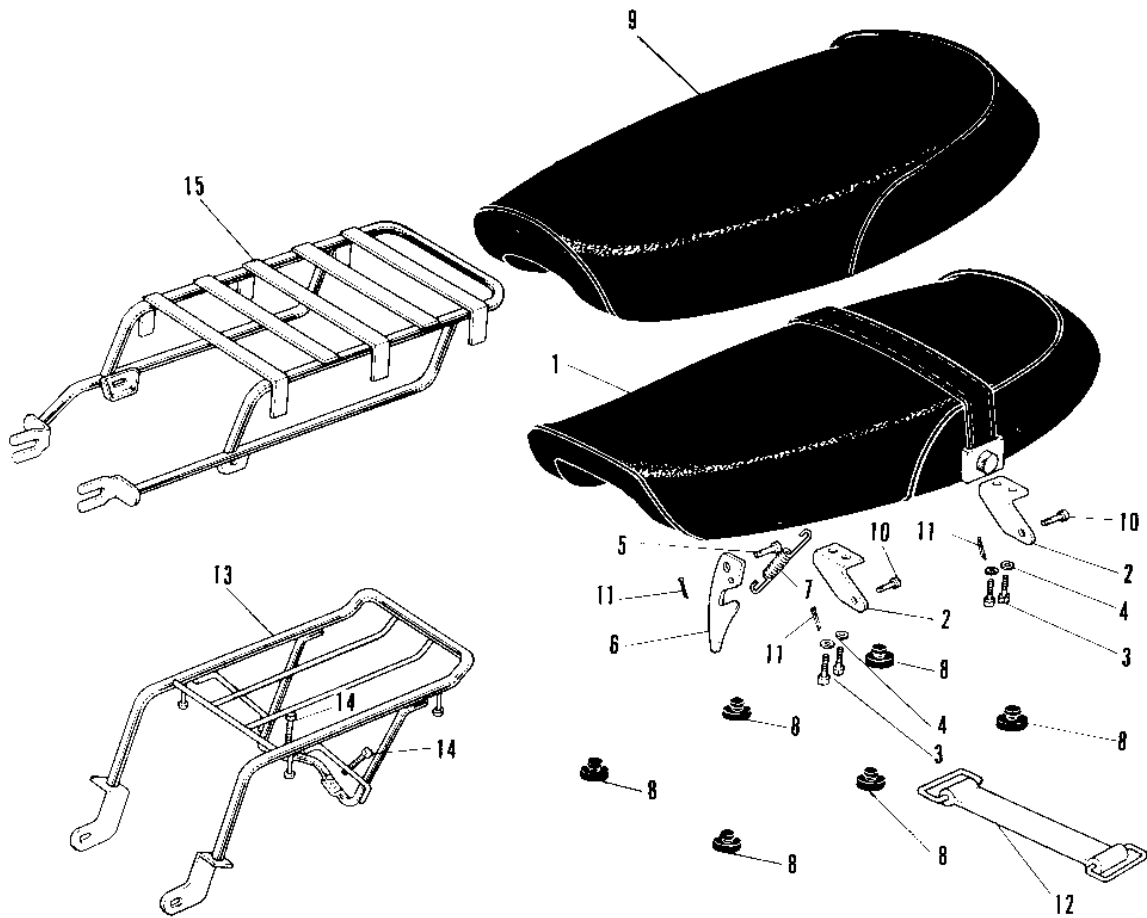

# 1968 Roadrunner PARTS DIAGRAM

SEAT

# 1968 Roadrunner PARTS LIST

## SEAT

ITEM NAME	PART NUMBER	QUANTITY
SEAT DUAL (Ref # 1 ~ 8)	53001-021	1
HINGE (Ref # 2)	53009-003	2
BOLT-UPSET (Ref # 3)	112G0614	4
WASHER SPRING 6MM (Ref # 4)	461F0600	4
RIVET 6X10 (Ref # 5)	530C0610	1
UNAVAILABLE IN PRICE BOOK (Ref # 6)	53008-001	1
SPRING (Ref # 7)	53012-001	1
DAMPER RUBB DUAL SEAT (Ref # 8)	92075-023	6
PIN (Ref # 10)	92043-033	2
PIN COTTER 2.0X15 (Ref # 11)	550D2015	2
BAND TOOL (Ref # 12)	92072-012	1