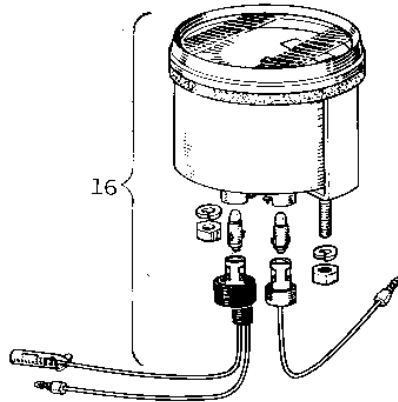

1967 Roadrunner PARTS DIAGRAM

METER/TAILLIGHT

F
—

1967 Roadrunner PARTS LIST

METER/TAILLIGHT

ITEM NAME	PART NUMBER	QUANTITY
UNAVAILABLE IN PRICE BOOK (Ref # 1)	23025-026	1
LENS TAIL LAMP (Ref # 2)	23026-017	1
GASKET TAIL LAMP LENS (Ref # 3)	23028-007	1
SOCKET TAIL LAMP (Ref # 4)	23027-012	1
BKT LICENSE PLT (Ref # 5)	23036-003	1
SCREW OVL CNTSNK 3X60 (Ref # 6)	222E0360	2
SCREW OVL CNTSNK 3X60 (Ref # 6)	222E0360A	2
BULB 6V 3/21CP (Ref # 7)	92069-023	1
WASHER SPRING 5MM (Ref # 8)	461F0500	2
BOLT HEX HEAD 5X10 (Ref # 9)	110N0510	2
LAMP ASSY-TAIL,BLACK (Ref # 10)	23024-019-21	1
SCREW PAN HEAD 4X50 (Ref # 11)	220E0450	2
SCREW PAN HEAD 4X50 (Ref # 11)	220E0450	2
LENS TAIL LAMP (Ref # 12)	23026-010	1
GASKET TAIL LAMP (Ref # 13)	23028-008	1
SOCKET TAIL LAMP (Ref # 14)	23027-009	1
BKT LICENSE PLT (Ref # 15)	23036-002	1
SPEEDOMETER ASSY MPH (Ref # 16)	25005-019	1
UNAVAILABLE IN PRICE BOOK (Ref # 16)	25005-018	1
BULB 6V 1.5W (Ref # 17)	92069-022	2