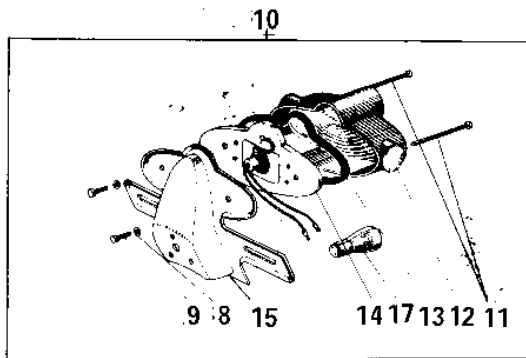

1967 Roadrunner PARTS DIAGRAM

METER/TAILLIGHT

F
—

1967 Roadrunner PARTS LIST

METER/TAILLIGHT

ITEM NAME	PART NUMBER	QUANTITY
UNAVAILABLE IN PRICE BOOK (Ref # 1)	23025-026	1
LENS TAIL LAMP (Ref # 2)	23026-017	1
GASKET TAIL LAMP LENS (Ref # 3)	23028-007	1
SOCKET TAIL LAMP (Ref # 4)	23027-012	1
BKT LICENSE PLT (Ref # 5)	23036-003	1
SCREW OVL CNTSNK 3X60 (Ref # 6)	222E0360	2
SCREW OVL CNTSNK 3X60 (Ref # 6)	222E0360A	2
BULB 6V 3/21CP (Ref # 7)	92069-023	1
WASHER SPRING 5MM (Ref # 8)	461F0500	2
BOLT HEX HEAD 5X10 (Ref # 9)	110N0510	2
LAMP ASSY-TAIL,BLACK (Ref # 10)	23024-019-21	1
SCREW PAN HEAD 4X50 (Ref # 11)	220E0450	2
SCREW PAN HEAD 4X50 (Ref # 11)	220E0450	2
LENS TAIL LAMP (Ref # 12)	23026-010	1
GASKET TAIL LAMP (Ref # 13)	23028-008	1
SOCKET TAIL LAMP (Ref # 14)	23027-009	1
BKT LICENSE PLT (Ref # 15)	23036-002	1
SPEEDOMETER ASSY MPH (Ref # 16)	25005-019	1
UNAVAILABLE IN PRICE BOOK (Ref # 16)	25005-018	1
BULB 6V 1.5W (Ref # 17)	92069-022	2