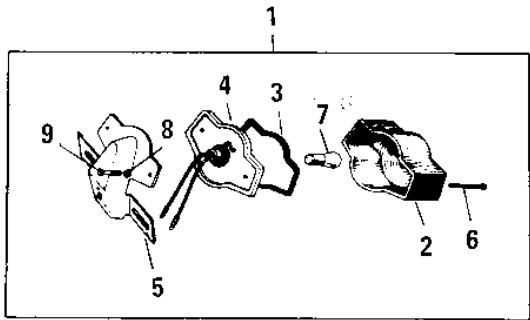

1967 Roadrunner PARTS DIAGRAM

METER/TAILLIGHT

F
—

1967 Roadrunner PARTS LIST

METER/TAILLIGHT

ITEM NAME	PART NUMBER	QUANTITY
UNAVAILABLE IN PRICE BOOK (Ref # 1)	23025-026	1
LENS TAIL LAMP (Ref # 2)	23026-017	1
GASKET TAIL LAMP LENS (Ref # 3)	23028-007	1
SOCKET TAIL LAMP (Ref # 4)	23027-012	1
BKT LICENSE PLT (Ref # 5)	23036-003	1
SCREW OVL CNTSNK 3X60 (Ref # 6)	222E0360	2
SCREW OVL CNTSNK 3X60 (Ref # 6)	222E0360A	2
BULB 6V 3/21CP (Ref # 7)	92069-023	1
WASHER SPRING 5MM (Ref # 8)	461F0500	2
BOLT HEX HEAD 5X10 (Ref # 9)	110N0510	2
LAMP ASSY-TAIL,BLACK (Ref # 10)	23024-019-21	1
SCREW PAN HEAD 4X50 (Ref # 11)	220E0450	2
SCREW PAN HEAD 4X50 (Ref # 11)	220E0450	2
LENS TAIL LAMP (Ref # 12)	23026-010	1
GASKET TAIL LAMP (Ref # 13)	23028-008	1
SOCKET TAIL LAMP (Ref # 14)	23027-009	1
BKT LICENSE PLT (Ref # 15)	23036-002	1
SPEEDOMETER ASSY MPH (Ref # 16)	25005-019	1
UNAVAILABLE IN PRICE BOOK (Ref # 16)	25005-018	1
BULB 6V 1.5W (Ref # 17)	92069-022	2