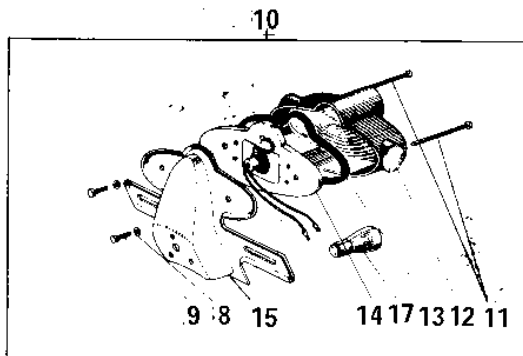

1967 Roadrunner PARTS DIAGRAM

METER/TAILLIGHT

F
—

1967 Roadrunner PARTS LIST

METER/TAILLIGHT

ITEM NAME	PART NUMBER	QUANTITY
UNAVAILABLE IN PRICE BOOK (Ref # 1)	23025-026	1
LENS TAIL LAMP (Ref # 2)	23026-017	1
GASKET TAIL LAMP LENS (Ref # 3)	23028-007	1
SOCKET TAIL LAMP (Ref # 4)	23027-012	1
BKT LICENSE PLT (Ref # 5)	23036-003	1
SCREW OVL CNTSNK 3X60 (Ref # 6)	222E0360	2
SCREW OVL CNTSNK 3X60 (Ref # 6)	222E0360A	2
BULB 6V 3/21CP (Ref # 7)	92069-023	1
WASHER SPRING 5MM (Ref # 8)	461F0500	2
BOLT HEX HEAD 5X10 (Ref # 9)	110N0510	2
LAMP ASSY-TAIL,BLACK (Ref # 10)	23024-019-21	1
SCREW PAN HEAD 4X50 (Ref # 11)	220E0450	2
SCREW PAN HEAD 4X50 (Ref # 11)	220E0450	2
LENS TAIL LAMP (Ref # 12)	23026-010	1
GASKET TAIL LAMP (Ref # 13)	23028-008	1
SOCKET TAIL LAMP (Ref # 14)	23027-009	1
BKT LICENSE PLT (Ref # 15)	23036-002	1
SPEEDOMETER ASSY MPH (Ref # 16)	25005-019	1
UNAVAILABLE IN PRICE BOOK (Ref # 16)	25005-018	1
BULB 6V 1.5W (Ref # 17)	92069-022	2