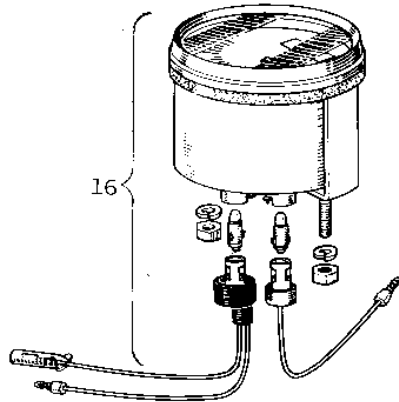

1969 Roadrunner PARTS DIAGRAM

METER/TAILLIGHT

F
—

1969 Roadrunner PARTS LIST

METER/TAILLIGHT

ITEM NAME	PART NUMBER	QUANTITY
UNAVAILABLE IN PRICE BOOK (Ref # 1)	23025-026	1
LENS TAIL LAMP (Ref # 2)	23026-017	1
GASKET TAIL LAMP LENS (Ref # 3)	23028-007	1
SOCKET TAIL LAMP (Ref # 4)	23027-012	1
BKT LICENSE PLT (Ref # 5)	23036-003	1
SCREW OVL CNTSNK 3X60 (Ref # 6)	222E0360	2
SCREW OVL CNTSNK 3X60 (Ref # 6)	222E0360A	2
BULB 6V 3/21CP (Ref # 7)	92069-023	1
WASHER SPRING 5MM (Ref # 8)	461F0500	2
BOLT HEX HEAD 5X10 (Ref # 9)	110N0510	2
LAMP ASSY-TAIL,BLACK (Ref # 10)	23024-019-21	1
SCREW PAN HEAD 4X50 (Ref # 11)	220E0450	2
SCREW PAN HEAD 4X50 (Ref # 11)	220E0450	2
LENS TAIL LAMP (Ref # 12)	23026-010	1
GASKET TAIL LAMP (Ref # 13)	23028-008	1
SOCKET TAIL LAMP (Ref # 14)	23027-009	1
BKT LICENSE PLT (Ref # 15)	23036-002	1
SPEEDOMETER ASSY MPH (Ref # 16)	25005-019	1
UNAVAILABLE IN PRICE BOOK (Ref # 16)	25005-018	1
BULB 6V 1.5W (Ref # 17)	92069-022	2