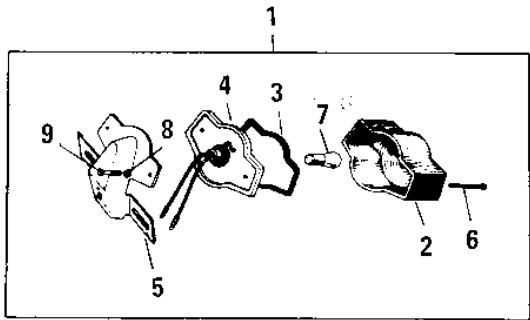

1969 Roadrunner PARTS DIAGRAM

METER/TAILLIGHT

F
—

1969 Roadrunner PARTS LIST

METER/TAILLIGHT

ITEM NAME	PART NUMBER	QUANTITY
UNAVAILABLE IN PRICE BOOK (Ref # 1)	23025-026	1
LENS TAIL LAMP (Ref # 2)	23026-017	1
GASKET TAIL LAMP LENS (Ref # 3)	23028-007	1
SOCKET TAIL LAMP (Ref # 4)	23027-012	1
BKT LICENSE PLT (Ref # 5)	23036-003	1
SCREW OVL CNTSNK 3X60 (Ref # 6)	222E0360	2
SCREW OVL CNTSNK 3X60 (Ref # 6)	222E0360A	2
BULB 6V 3/21CP (Ref # 7)	92069-023	1
WASHER SPRING 5MM (Ref # 8)	461F0500	2
BOLT HEX HEAD 5X10 (Ref # 9)	110N0510	2
LAMP ASSY-TAIL,BLACK (Ref # 10)	23024-019-21	1
SCREW PAN HEAD 4X50 (Ref # 11)	220E0450	2
SCREW PAN HEAD 4X50 (Ref # 11)	220E0450	2
LENS TAIL LAMP (Ref # 12)	23026-010	1
GASKET TAIL LAMP (Ref # 13)	23028-008	1
SOCKET TAIL LAMP (Ref # 14)	23027-009	1
BKT LICENSE PLT (Ref # 15)	23036-002	1
SPEEDOMETER ASSY MPH (Ref # 16)	25005-019	1
UNAVAILABLE IN PRICE BOOK (Ref # 16)	25005-018	1
BULB 6V 1.5W (Ref # 17)	92069-022	2