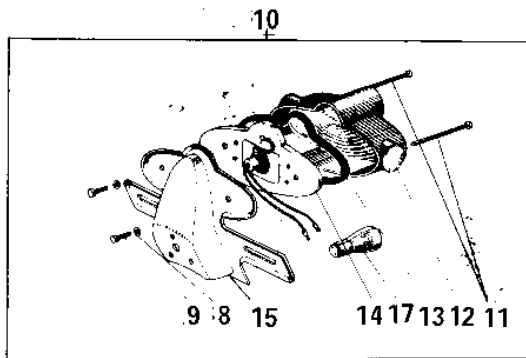

1969 Roadrunner PARTS DIAGRAM

METER/TAILLIGHT

F
—

1969 Roadrunner PARTS LIST

METER/TAILLIGHT

ITEM NAME	PART NUMBER	QUANTITY
UNAVAILABLE IN PRICE BOOK (Ref # 1)	23025-026	1
LENS TAIL LAMP (Ref # 2)	23026-017	1
GASKET TAIL LAMP LENS (Ref # 3)	23028-007	1
SOCKET TAIL LAMP (Ref # 4)	23027-012	1
BKT LICENSE PLT (Ref # 5)	23036-003	1
SCREW OVL CNTSNK 3X60 (Ref # 6)	222E0360	2
SCREW OVL CNTSNK 3X60 (Ref # 6)	222E0360A	2
BULB 6V 3/21CP (Ref # 7)	92069-023	1
WASHER SPRING 5MM (Ref # 8)	461F0500	2
BOLT HEX HEAD 5X10 (Ref # 9)	110N0510	2
LAMP ASSY-TAIL,BLACK (Ref # 10)	23024-019-21	1
SCREW PAN HEAD 4X50 (Ref # 11)	220E0450	2
SCREW PAN HEAD 4X50 (Ref # 11)	220E0450	2
LENS TAIL LAMP (Ref # 12)	23026-010	1
GASKET TAIL LAMP (Ref # 13)	23028-008	1
SOCKET TAIL LAMP (Ref # 14)	23027-009	1
BKT LICENSE PLT (Ref # 15)	23036-002	1
SPEEDOMETER ASSY MPH (Ref # 16)	25005-019	1
UNAVAILABLE IN PRICE BOOK (Ref # 16)	25005-018	1
BULB 6V 1.5W (Ref # 17)	92069-022	2