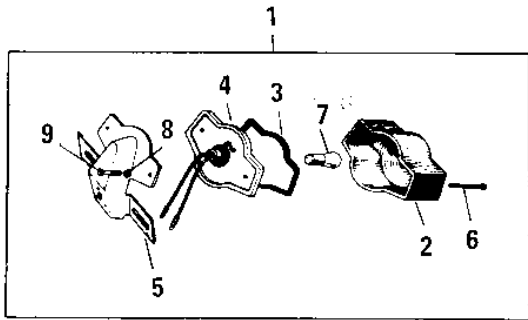

1967 Roadrunner PARTS DIAGRAM

METER/TAILLIGHT

F
—

1967 Roadrunner PARTS LIST

METER/TAILLIGHT

ITEM NAME	PART NUMBER	QUANTITY
UNAVAILABLE IN PRICE BOOK (Ref # 1)	23025-026	1
LENS TAIL LAMP (Ref # 2)	23026-017	1
GASKET TAIL LAMP LENS (Ref # 3)	23028-007	1
SOCKET TAIL LAMP (Ref # 4)	23027-012	1
BKT LICENSE PLT (Ref # 5)	23036-003	1
SCREW OVL CNTSNK 3X60 (Ref # 6)	222E0360	2
SCREW OVL CNTSNK 3X60 (Ref # 6)	222E0360A	2
BULB 6V 3/21CP (Ref # 7)	92069-023	1
WASHER SPRING 5MM (Ref # 8)	461F0500	2
BOLT HEX HEAD 5X10 (Ref # 9)	110N0510	2
LAMP ASSY-TAIL,BLACK (Ref # 10)	23024-019-21	1
SCREW PAN HEAD 4X50 (Ref # 11)	220E0450	2
SCREW PAN HEAD 4X50 (Ref # 11)	220E0450	2
LENS TAIL LAMP (Ref # 12)	23026-010	1
GASKET TAIL LAMP (Ref # 13)	23028-008	1
SOCKET TAIL LAMP (Ref # 14)	23027-009	1
BKT LICENSE PLT (Ref # 15)	23036-002	1
SPEEDOMETER ASSY MPH (Ref # 16)	25005-019	1
UNAVAILABLE IN PRICE BOOK (Ref # 16)	25005-018	1
BULB 6V 1.5W (Ref # 17)	92069-022	2