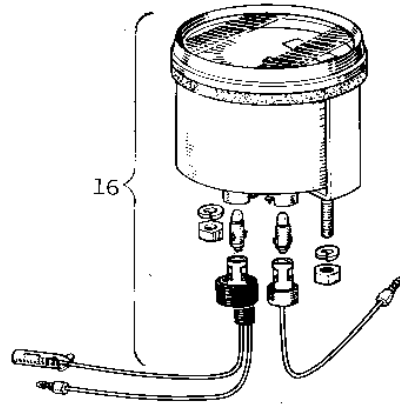

1967 Roadrunner PARTS DIAGRAM

METER/TAILLIGHT

F
—

1967 Roadrunner PARTS LIST

METER/TAILLIGHT

ITEM NAME	PART NUMBER	QUANTITY
UNAVAILABLE IN PRICE BOOK (Ref # 1)	23025-026	1
LENS TAIL LAMP (Ref # 2)	23026-017	1
GASKET TAIL LAMP LENS (Ref # 3)	23028-007	1
SOCKET TAIL LAMP (Ref # 4)	23027-012	1
BKT LICENSE PLT (Ref # 5)	23036-003	1
SCREW OVL CNTSNK 3X60 (Ref # 6)	222E0360	2
SCREW OVL CNTSNK 3X60 (Ref # 6)	222E0360A	2
BULB 6V 3/21CP (Ref # 7)	92069-023	1
WASHER SPRING 5MM (Ref # 8)	461F0500	2
BOLT HEX HEAD 5X10 (Ref # 9)	110N0510	2
LAMP ASSY-TAIL,BLACK (Ref # 10)	23024-019-21	1
SCREW PAN HEAD 4X50 (Ref # 11)	220E0450	2
SCREW PAN HEAD 4X50 (Ref # 11)	220E0450	2
LENS TAIL LAMP (Ref # 12)	23026-010	1
GASKET TAIL LAMP (Ref # 13)	23028-008	1
SOCKET TAIL LAMP (Ref # 14)	23027-009	1
BKT LICENSE PLT (Ref # 15)	23036-002	1
SPEEDOMETER ASSY MPH (Ref # 16)	25005-019	1
UNAVAILABLE IN PRICE BOOK (Ref # 16)	25005-018	1
BULB 6V 1.5W (Ref # 17)	92069-022	2