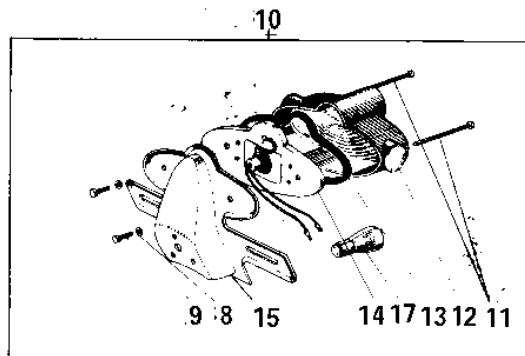

1967 Roadrunner PARTS DIAGRAM

METER/TAILLIGHT

F
—

1967 Roadrunner PARTS LIST

METER/TAILLIGHT

ITEM NAME	PART NUMBER	QUANTITY
UNAVAILABLE IN PRICE BOOK (Ref # 1)	23025-026	1
LENS TAIL LAMP (Ref # 2)	23026-017	1
GASKET TAIL LAMP LENS (Ref # 3)	23028-007	1
SOCKET TAIL LAMP (Ref # 4)	23027-012	1
BKT LICENSE PLT (Ref # 5)	23036-003	1
SCREW OVL CNTSNK 3X60 (Ref # 6)	222E0360	2
SCREW OVL CNTSNK 3X60 (Ref # 6)	222E0360A	2
BULB 6V 3/21CP (Ref # 7)	92069-023	1
WASHER SPRING 5MM (Ref # 8)	461F0500	2
BOLT HEX HEAD 5X10 (Ref # 9)	110N0510	2
LAMP ASSY-TAIL,BLACK (Ref # 10)	23024-019-21	1
SCREW PAN HEAD 4X50 (Ref # 11)	220E0450	2
SCREW PAN HEAD 4X50 (Ref # 11)	220E0450	2
LENS TAIL LAMP (Ref # 12)	23026-010	1
GASKET TAIL LAMP (Ref # 13)	23028-008	1
SOCKET TAIL LAMP (Ref # 14)	23027-009	1
BKT LICENSE PLT (Ref # 15)	23036-002	1
SPEEDOMETER ASSY MPH (Ref # 16)	25005-019	1
UNAVAILABLE IN PRICE BOOK (Ref # 16)	25005-018	1
BULB 6V 1.5W (Ref # 17)	92069-022	2