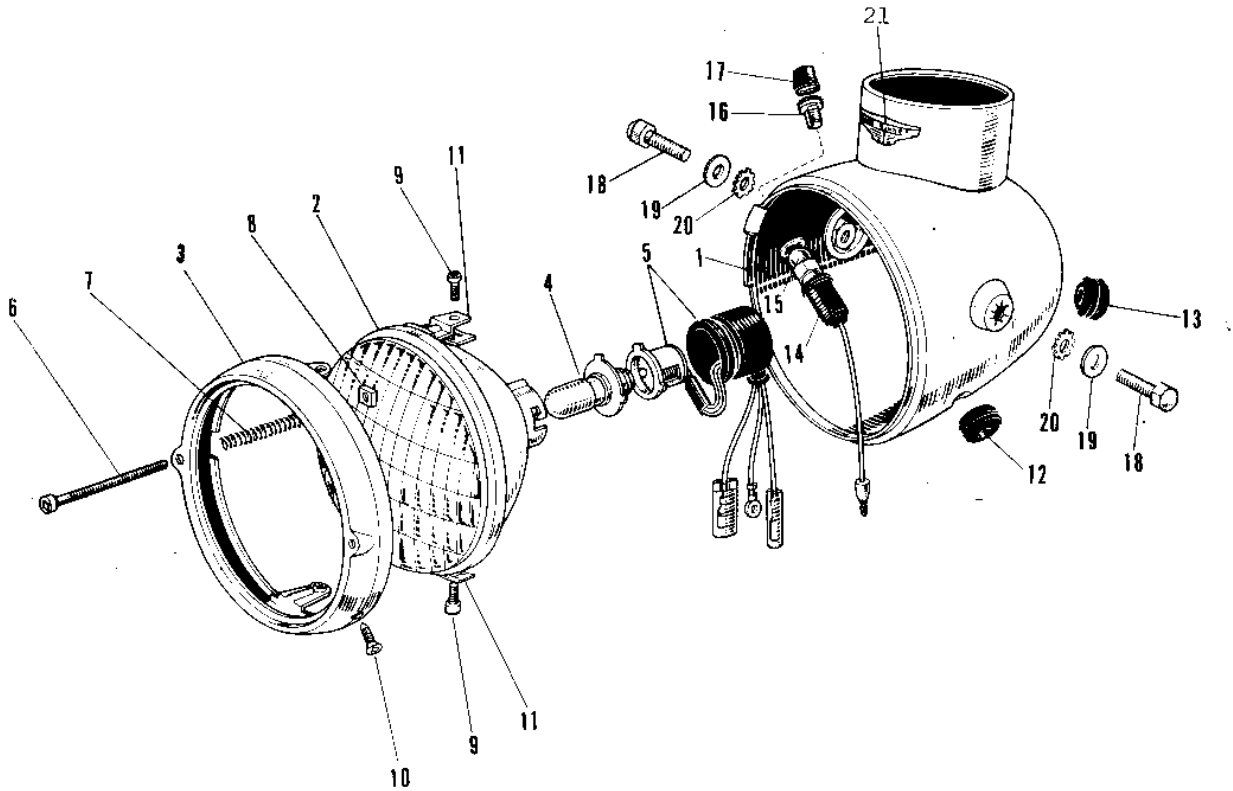

# 1967 Roadrunner PARTS DIAGRAM

# 1967 Roadrunner PARTS LIST

## HEADLIGHT

ITEM NAME	PART NUMBER	QUANTITY
TOOTHED LOCK WASHER 8MM (Ref # 20)	463H0800	2
EMBLEM HEAD LAMP (Ref # 21)	56018-004	1