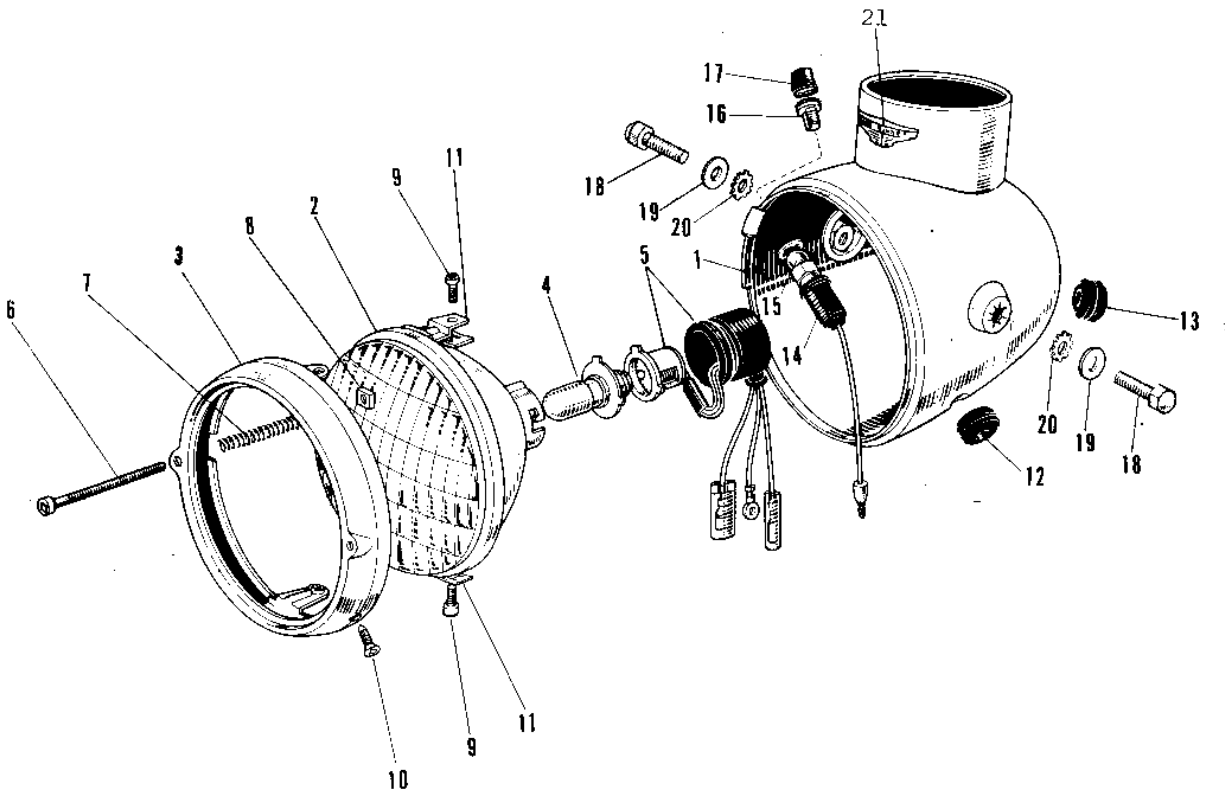

# 1968 Roadrunner PARTS DIAGRAM

# 1968 Roadrunner PARTS LIST

## HEADLIGHT

ITEM NAME	PART NUMBER	QUANTITY
TOOTHED LOCK WASHER 8MM (Ref # 20)	463H0800	2
EMBLEM HEAD LAMP (Ref # 21)	56018-004	1