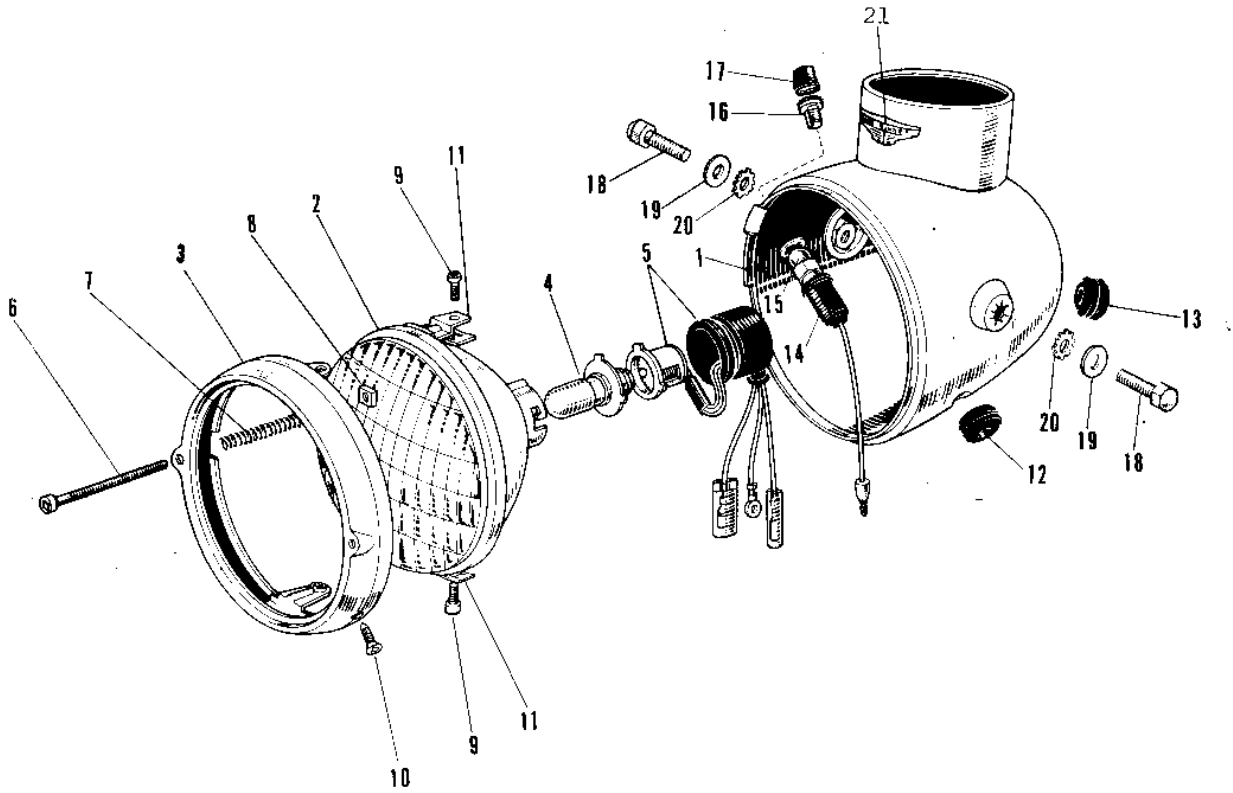

1967 Roadrunner PARTS DIAGRAM

HEADLIGHT

R
—

1967 Roadrunner PARTS LIST

HEADLIGHT

ITEM NAME	PART NUMBER	QUANTITY
LAMP ASSY HEAD C.RED (Ref # 1 ~ 16)	23001-029-24	1
UNAVAILABLE IN PRICE BOOK (Ref # 1 ~ 16)	23001-029-27	1
LAMP ASSY HEAD BLACK (Ref # 1 ~ 17)	23001-023-10	1
BODY HEAD LAMP BLACK (Ref # 1)	23005-008-10	1
UNAVAILABLE IN PRICE BOOK (Ref # 1)	23005-008-24	1
BODY HEAD LAMP C.BLUE (Ref # 1)	23005-008-27	1
LENS UNIT HEAD LAMP (Ref # 2)	23007-009	1
RIM HEAD LAMP (Ref # 3)	23006-008	1
BULB 6V 15/15W (Ref # 4)	92069-021	1
BULB 6V 25/25W (Ref # 4)	92069-031	1
SOCKET HEAD LAMP (Ref # 5)	23008-008	1
SCREW FOCUS ADJUST (Ref # 6)	23019-006	1
SPRING FOCUS ADJUST (Ref # 7)	23014-004	1
NUT SQAURE 3MM (Ref # 8)	23020-005	1
NUT SQUIRE 3MM (Ref # 8)	23020-011	1
SCREW SPECIAL 5X6 (Ref # 9)	23019-005	2
SCREW PAN HEAD 5X10 (Ref # 10)	92011-007	1
SCREW PAN HEAD 5X10 (Ref # 10)	23019-020	1
NUT SPECIAL (Ref # 11)	23020-006	2
UNAVAILABLE IN PRICE BOOK (Ref # 12)	23023-004	1
GROMMET 16MM (Ref # 13)	850A1601	1
SOCKET HIGH BEAM LAMP (Ref # 14)	23017-002	(1
SOCKET HIGH BEAM LAMP (Ref # 14)	23017-001	1
BULB 6V 1.5W (Ref # 15)	92069-024	1
CASE HIGH BEAM LAMP (Ref # 16)	23018-001	(1
SOCKET HIGH BEAM LAMP (Ref # 16)	23017-001	1
COVER HIGH BEAM LAMP (Ref # 17)	23060-001	1
BOLT HEAD LAMP MOUNT (Ref # 18)	92007-003	2
WASHER PLAIN 8MM (Ref # 19)	410B0800	2

1967 Roadrunner PARTS LIST

HEADLIGHT

ITEM NAME	PART NUMBER	QUANTITY
TOOTHED LOCK WASHER 8MM (Ref # 20)	463H0800	2
EMBLEM HEAD LAMP (Ref # 21)	56018-004	1