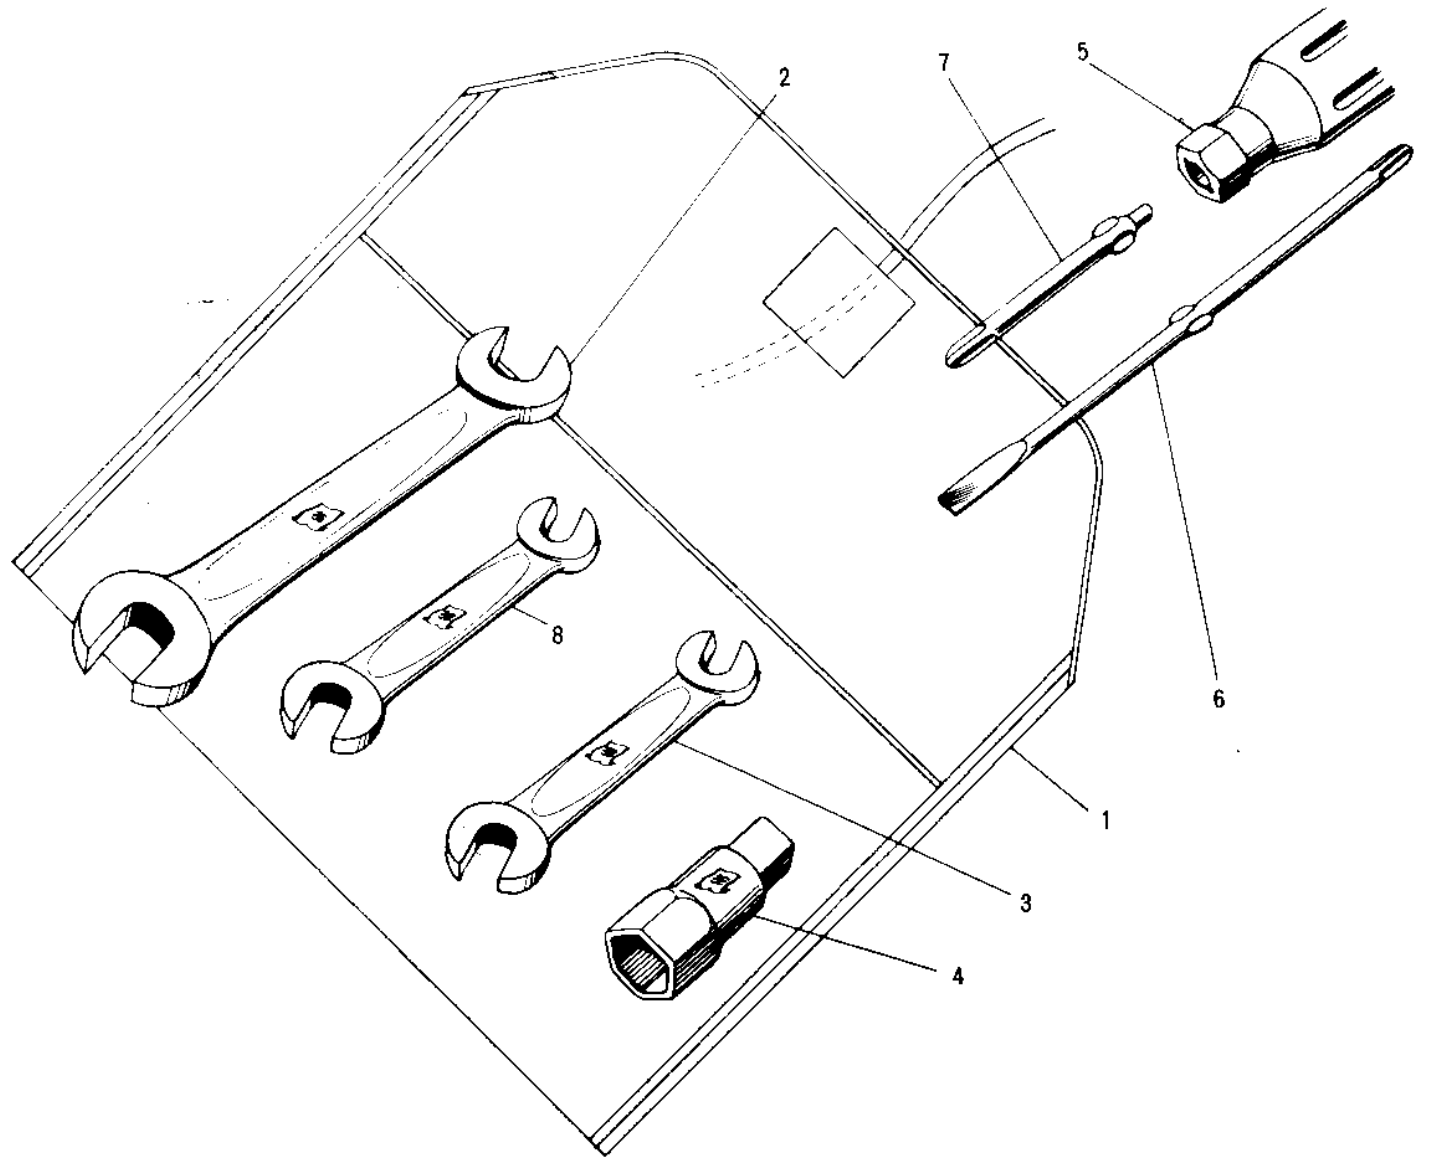

1968 Roadrunner PARTS DIAGRAM

OWNER TOOLS

1
1
1
1

1968 Roadrunner PARTS LIST

OWNER TOOLS

| ITEM NAME | PART NUMBER | QUANTITY |
|---|-------------|----------|
| UNAVAILABLE IN PRICE BOOK (Ref # 1 ~ 7) | 56007-003 | (1 |
| *** N.L.A.*** (Canada) (Ref # 1 ~ 8) | 56007-019 | 1 |
| BAG,TOOL (Ref # 1) | 56008-008 | 1 |
| *** N.L.A.*** (Canada) (Ref # 2) | 960B1719 | 1 |
| *** N.L.A.*** (Canada) (Ref # 3) | 960B1014 | 1 |
| 92110-012 (Canada) (Ref # 4) | 92110-003 | 1 |
| UNAVAILABLE IN PRICE BOOK (Ref # 5) | 92106-003 | 1 |
| TOOL-DRIVER (Ref # 6) | 92107-1052 | 1 |
| SCREW DRIVER #3 PHLIP (Ref # 7) | 92107-005 | 1 |
| UNAVAILABLE IN PRICE BOOK (Ref # 8) | 960B1013 | 1 |