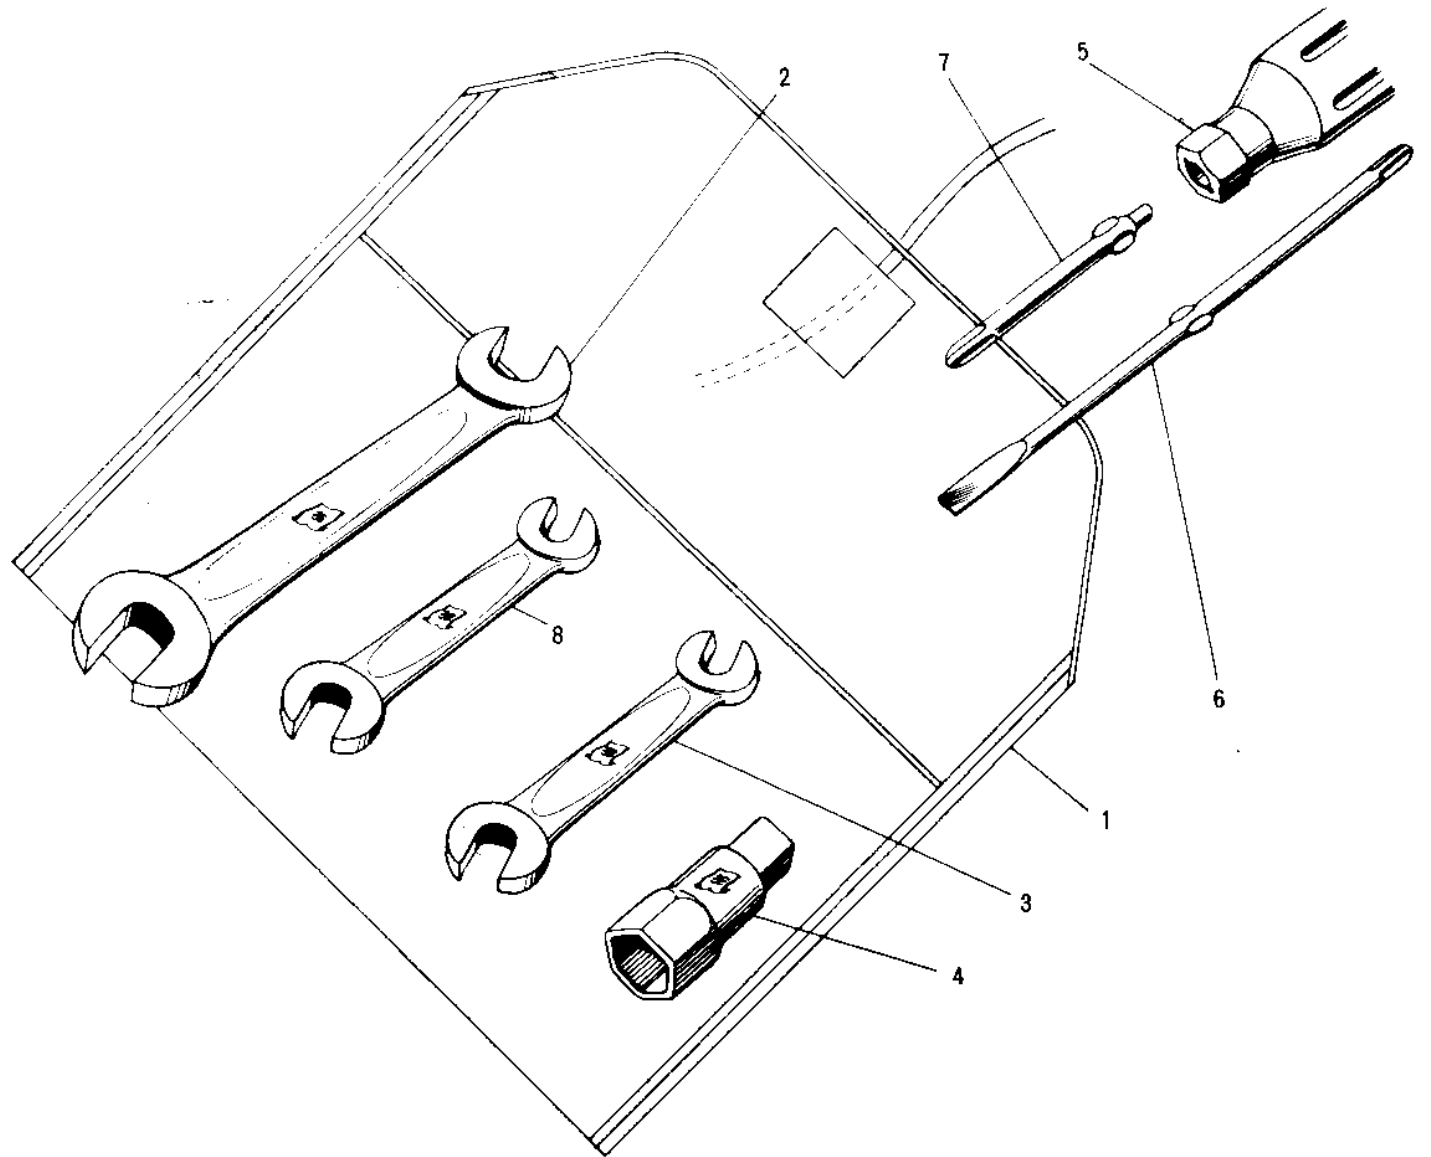

# 1967 Roadrunner PARTS DIAGRAM

OWNER TOOLS

1  
1  
1  
1

## 1967 Roadrunner PARTS LIST

### OWNER TOOLS

ITEM NAME	PART NUMBER	QUANTITY
UNAVAILABLE IN PRICE BOOK (Ref # 1 ~ 7)	56007-003	(1
*** N.L.A.*** (Canada) (Ref # 1 ~ 8)	56007-019	1
BAG,TOOL (Ref # 1)	56008-008	1
*** N.L.A.*** (Canada) (Ref # 2)	960B1719	1
*** N.L.A.*** (Canada) (Ref # 3)	960B1014	1
92110-012 (Canada) (Ref # 4)	92110-003	1
UNAVAILABLE IN PRICE BOOK (Ref # 5)	92106-003	1
TOOL-DRIVER (Ref # 6)	92107-1052	1
SCREW DRIVER #3 PHLIP (Ref # 7)	92107-005	1
UNAVAILABLE IN PRICE BOOK (Ref # 8)	960B1013	1