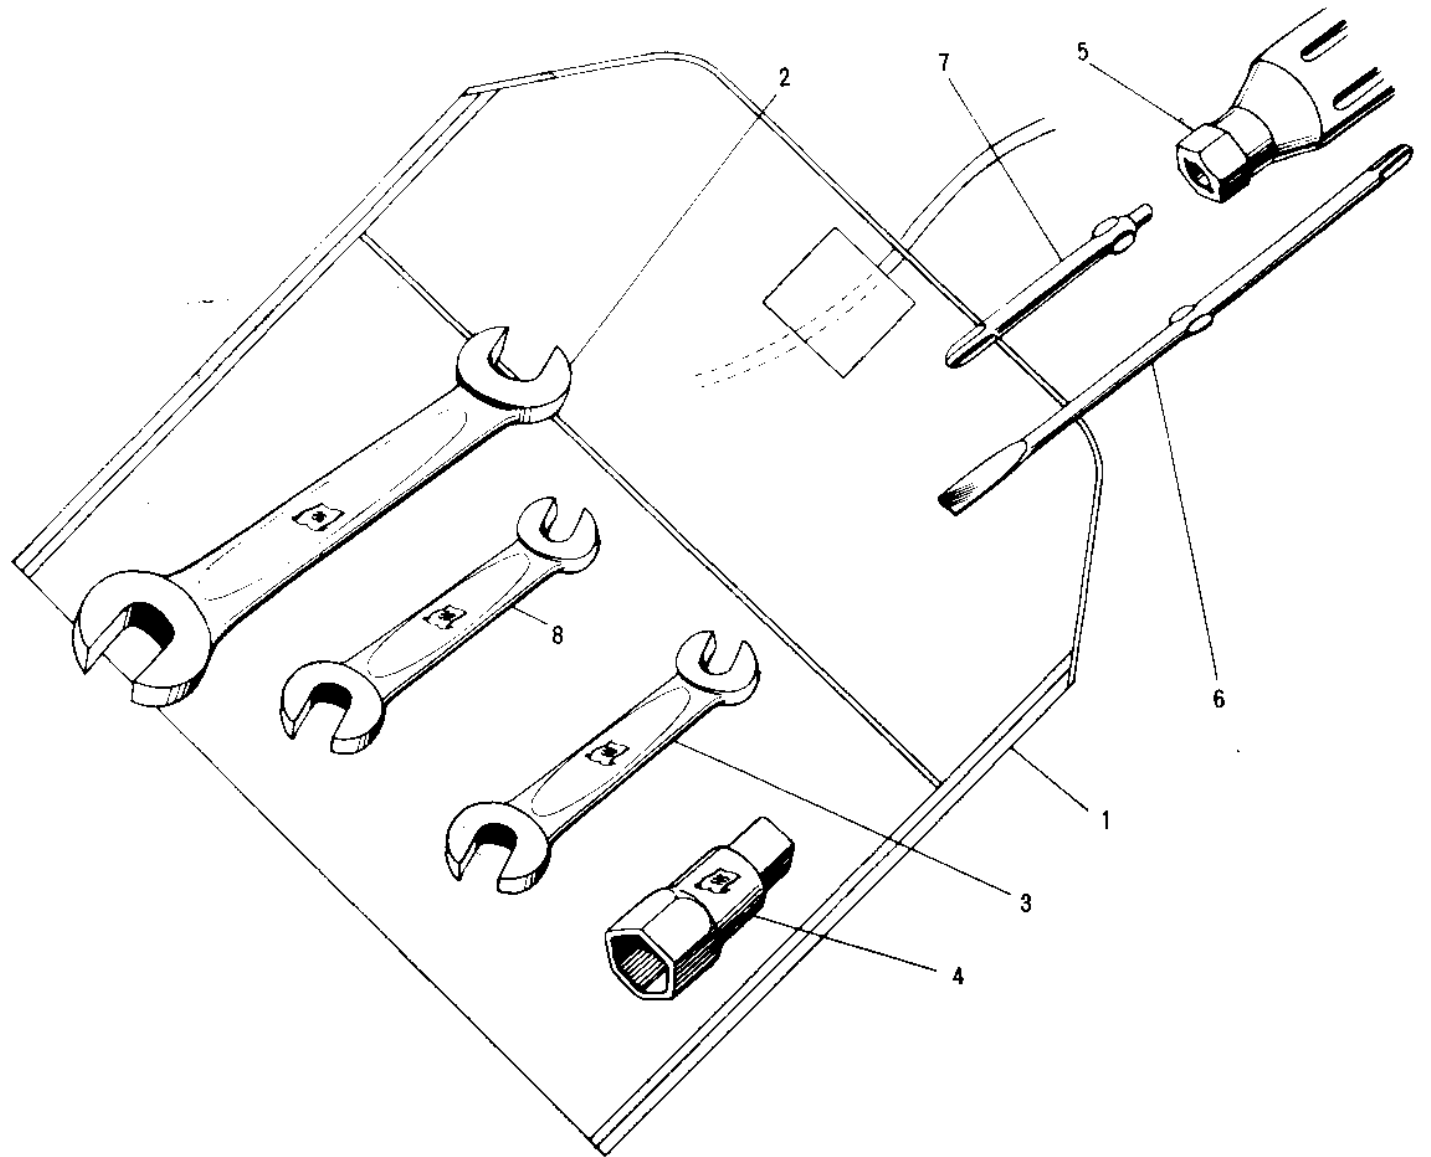

1967 Roadrunner PARTS DIAGRAM

OWNER TOOLS

1
1
1
1

1967 Roadrunner PARTS LIST

OWNER TOOLS

ITEM NAME	PART NUMBER	QUANTITY
UNAVAILABLE IN PRICE BOOK (Ref # 1 ~ 7)	56007-003	(1
*** N.L.A.*** (Canada) (Ref # 1 ~ 8)	56007-019	1
BAG,TOOL (Ref # 1)	56008-008	1
*** N.L.A.*** (Canada) (Ref # 2)	960B1719	1
*** N.L.A.*** (Canada) (Ref # 3)	960B1014	1
92110-012 (Canada) (Ref # 4)	92110-003	1
UNAVAILABLE IN PRICE BOOK (Ref # 5)	92106-003	1
TOOL-DRIVER (Ref # 6)	92107-1052	1
SCREW DRIVER #3 PHLIP (Ref # 7)	92107-005	1
UNAVAILABLE IN PRICE BOOK (Ref # 8)	960B1013	1