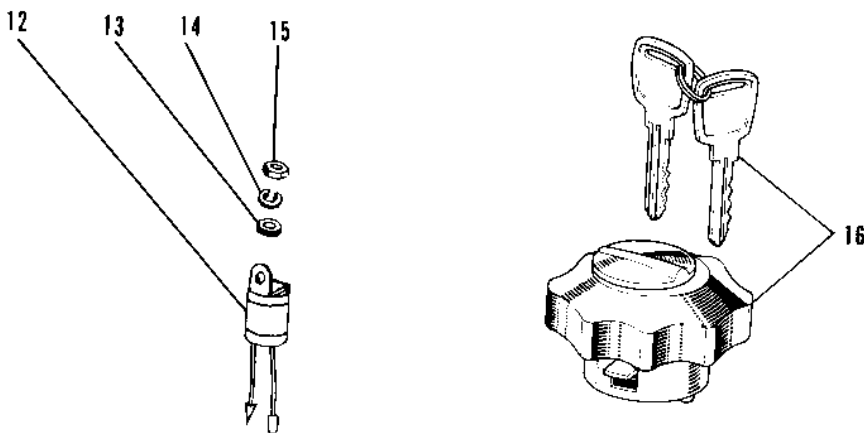

1969 Roadrunner PARTS DIAGRAM

OPTIONAL PARTS

R

—

1969 Roadrunner PARTS LIST

OPTIONAL PARTS

ITEM NAME	PART NUMBER	QUANTITY
LAMP FRNT TURN SIG RH (Ref # 1)	23040-009	1
LAMP FRNT TURN SIG LH (Ref # 2)	23042-009	1
LAMP REAR TURN SIG RH (Ref # 3)	23043-008	1
LAMP REAR TURN SIG LH (Ref # 4)	23044-007	1
LENS TURN SIGNAL LAMP (Ref # 5)	23048-007	8
BULB 6V 8W (Ref # 6)	92069-038	4
SCREW PAN HEAD 3X6 (Ref # 7)	220E0306	8
SCREW PAN HEAD 3X6 (Ref # 7)	220E0306	8
WASHER SPRING 3MM (Ref # 8)	461F0300	8
WASHER SPRING 8MM (Ref # 9)	461F0800	8
WASHER PLAIN 8MM (Ref # 10)	411B0800	2
NUT,8MM (Ref # 11)	311B0800	8
RELAY TURN SIGNAL (Ref # 12)	27002-005	1
WASHER PLAIN 6MM (Ref # 13)	410B0600	1
WASHER SPRING 6MM (Ref # 14)	461F0600	1
NUT 6MM (Ref # 15)	311B0600	1
CAP,FUEL TANK LOCKING (Ref # 16)	51048-006	1