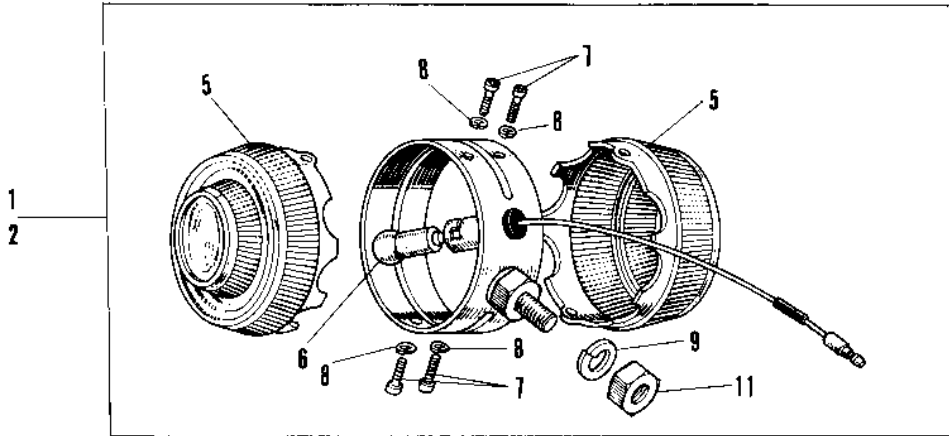

1969 Roadrunner PARTS DIAGRAM

OPTIONAL PARTS

R

—

1969 Roadrunner PARTS LIST

OPTIONAL PARTS

ITEM NAME	PART NUMBER	QUANTITY
LAMP FRNT TURN SIG RH (Ref # 1)	23040-009	1
LAMP FRNT TURN SIG LH (Ref # 2)	23042-009	1
LAMP REAR TURN SIG RH (Ref # 3)	23043-008	1
LAMP REAR TURN SIG LH (Ref # 4)	23044-007	1
LENS TURN SIGNAL LAMP (Ref # 5)	23048-007	8
BULB 6V 8W (Ref # 6)	92069-038	4
SCREW PAN HEAD 3X6 (Ref # 7)	220E0306	8
SCREW PAN HEAD 3X6 (Ref # 7)	220E0306	8
WASHER SPRING 3MM (Ref # 8)	461F0300	8
WASHER SPRING 8MM (Ref # 9)	461F0800	8
WASHER PLAIN 8MM (Ref # 10)	411B0800	2
NUT,8MM (Ref # 11)	311B0800	8
RELAY TURN SIGNAL (Ref # 12)	27002-005	1
WASHER PLAIN 6MM (Ref # 13)	410B0600	1
WASHER SPRING 6MM (Ref # 14)	461F0600	1
NUT 6MM (Ref # 15)	311B0600	1
CAP,FUEL TANK LOCKING (Ref # 16)	51048-006	1