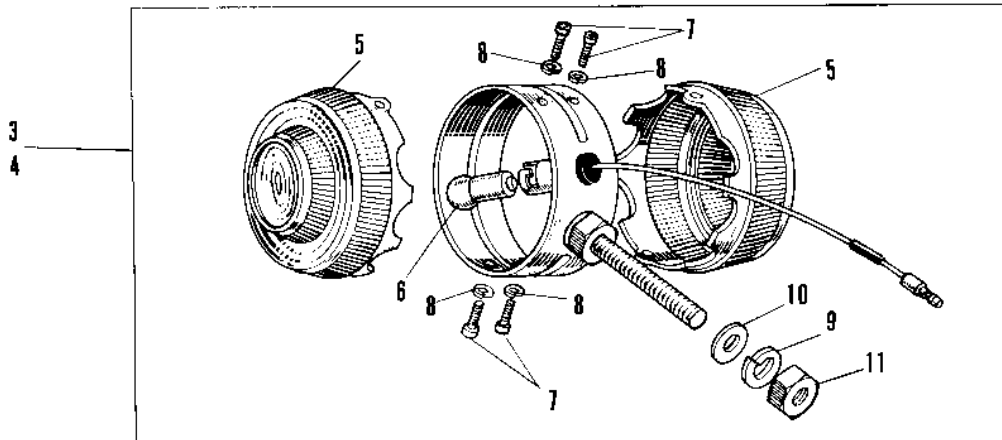

1969 Roadrunner PARTS DIAGRAM

OPTIONAL PARTS

R

—

1969 Roadrunner PARTS LIST

OPTIONAL PARTS

ITEM NAME	PART NUMBER	QUANTITY
LAMP FRNT TURN SIG RH (Ref # 1)	23040-009	1
LAMP FRNT TURN SIG LH (Ref # 2)	23042-009	1
LAMP REAR TURN SIG RH (Ref # 3)	23043-008	1
LAMP REAR TURN SIG LH (Ref # 4)	23044-007	1
LENS TURN SIGNAL LAMP (Ref # 5)	23048-007	8
BULB 6V 8W (Ref # 6)	92069-038	4
SCREW PAN HEAD 3X6 (Ref # 7)	220E0306	8
SCREW PAN HEAD 3X6 (Ref # 7)	220E0306	8
WASHER SPRING 3MM (Ref # 8)	461F0300	8
WASHER SPRING 8MM (Ref # 9)	461F0800	8
WASHER PLAIN 8MM (Ref # 10)	411B0800	2
NUT,8MM (Ref # 11)	311B0800	8
RELAY TURN SIGNAL (Ref # 12)	27002-005	1
WASHER PLAIN 6MM (Ref # 13)	410B0600	1
WASHER SPRING 6MM (Ref # 14)	461F0600	1
NUT 6MM (Ref # 15)	311B0600	1
CAP,FUEL TANK LOCKING (Ref # 16)	51048-006	1