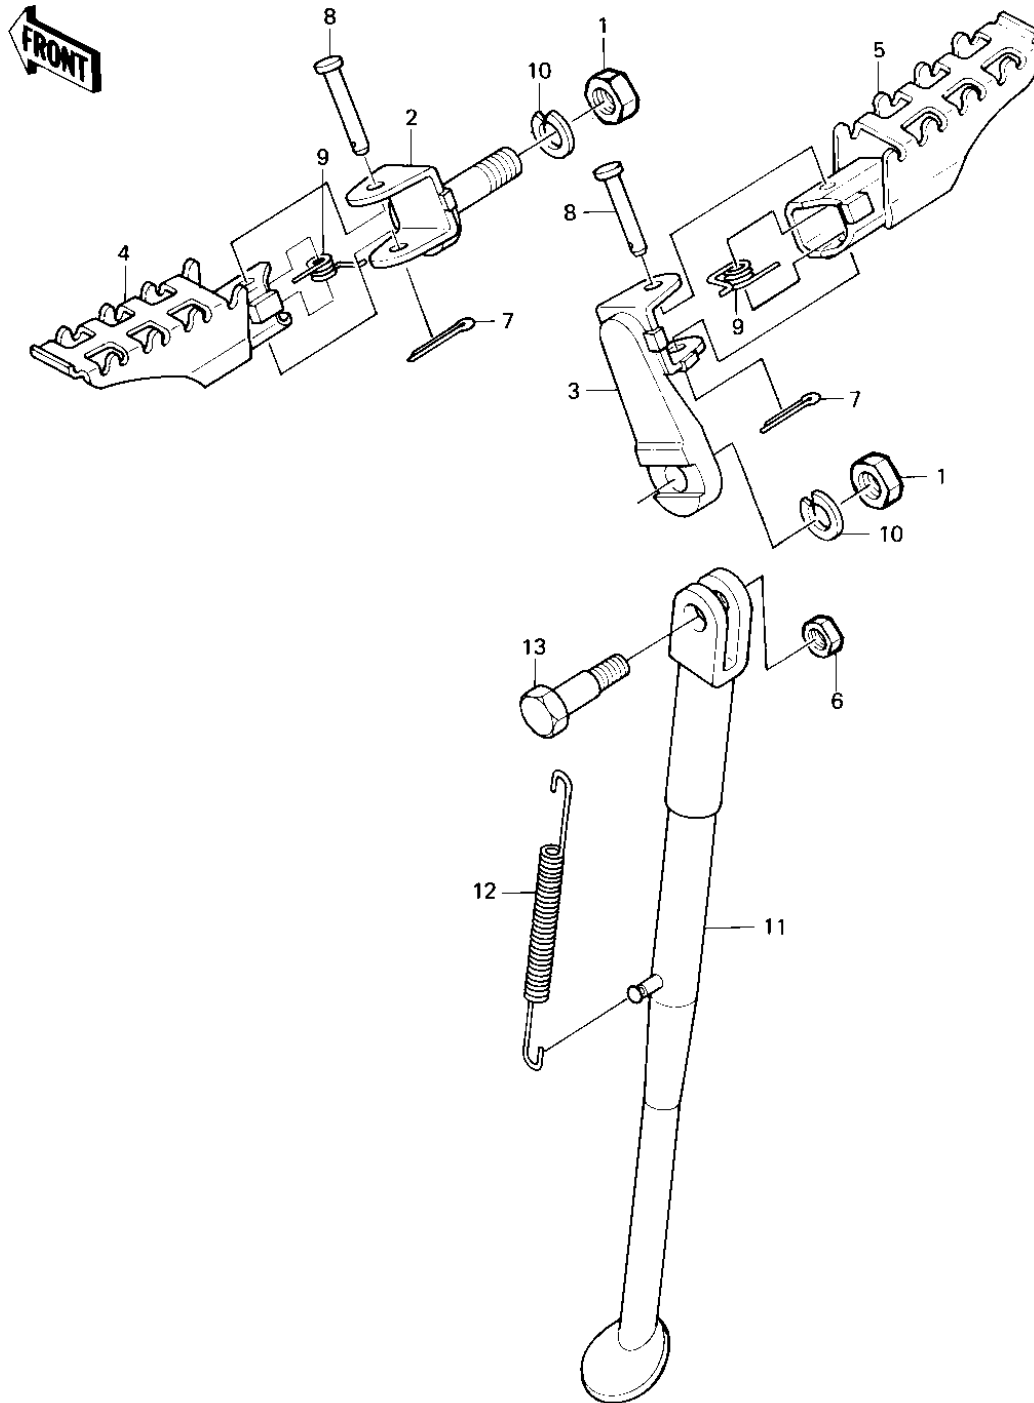

# 1981 KE175 PARTS DIAGRAM

## FOOTRESTS/STAND

# 1981 KE175 PARTS LIST

## FOOTRESTS/STAND

ITEM NAME	PART NUMBER	QUANTITY
NUT 14MM (Ref # 1)	315B1400	2
HOLDER-STEP,FR,LH (Ref # 2)	34003-1112	1
BRACKET,R.H FOOTREST (Ref # 3)	34003-1024	1
STEP,L.H FR FOOTREST (Ref # 4)	34028-1013	1
STEP,R.H FR FOOTREST (Ref # 5)	34028-1014	1
NUT,LOCK,10MM (Ref # 6)	92019-021	1
PIN COTTER 2.5X16 (Ref # 7)	550D2516	2
PIN-FOOTREST BAR FIT (Ref # 8)	92043-080	2
SPRING,FR FOOTREST (Ref # 9)	92081-1133	2
WASHER SPRING 14MM (Ref # 10)	461F1400	2
STAND-SIDE (Ref # 11)	34024-064	1
SPRING,SIDE STAND (Ref # 12)	34025-008	1
BOLT, SIDE STAND FIT (Ref # 13)	92003-157	1