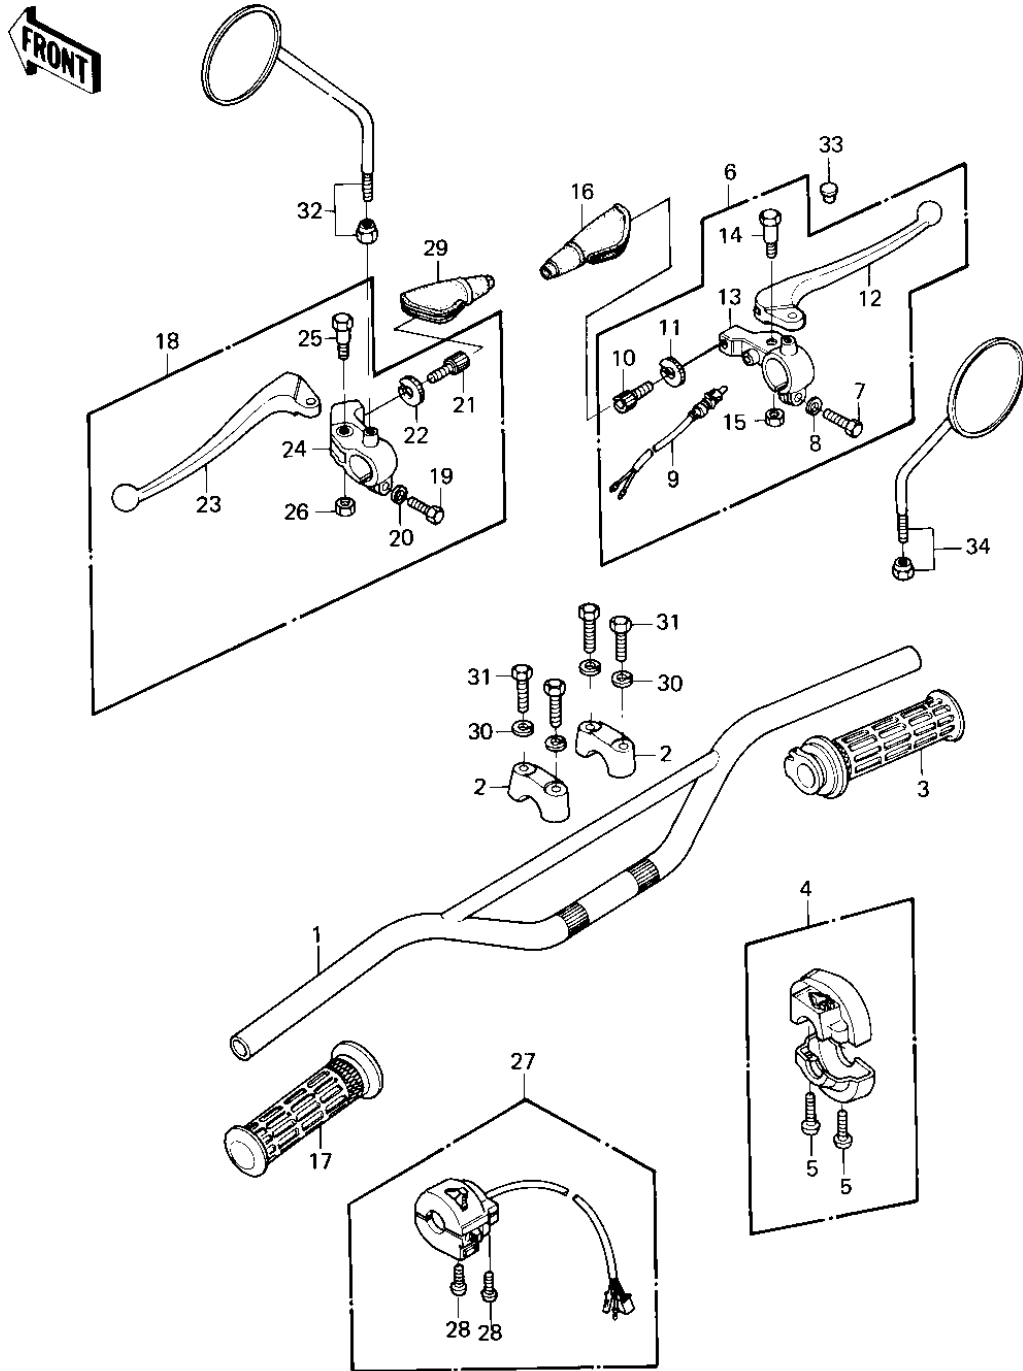

1981 KE175 PARTS DIAGRAM

HANDLEBAR ('80-'81 KE175-D2/D3)

1981 KE175 PARTS LIST

HANDLEBAR ('80-'81 KE175-D2/D3)

ITEM NAME	PART NUMBER	QUANTITY
HANDLEBAR (Ref # 1)	46003-1022	1
HOLDER,HANDLEBAR (Ref # 2)	46012-014	2
GRIP ASSY,THROTTLE (Ref # 3)	46019-1005	1
HOUSING ASSY,CONT,R.H (Ref # 4)	46091-1041	1
SCREW PAN HEAD 5X18 (Ref # 5)	220B0518	2
LEVER ASSY,FRONT BRK (Ref # 6)	46021-029	1
LEVER ASSY,FRNT BRAKE (Ref # 6)	46021-031	1
BOLT HEX HEAD 6X25 (Ref # 7)	110N0625	1
WASHER,PLAIN,6MM (Ref # 8)	410D0600	1
SWITCH-FR. BRAKE LAMP (Ref # 9)	27021-004	1
SCREW,CABLE ADJUST (Ref # 10)	46055-010	1
SCREW CABLE ADJUST (Ref # 10)	46055-003	1
NUT-LOCK (Ref # 11)	46056-005	1
LEVER FRONT BRAKE (Ref # 12)	46058-004	1
HOLDER-FR BRK LEV,BLK (Ref # 13)	46060-009-21	1
BOLT,HEX HEAD,5X22 (Ref # 14)	92007-046	1
NUT-LOCK,5MM (Ref # 15)	92019-014	1
BOOTS,LEVER HOLDER (Ref # 16)	49006-1017	1
GRIP,L.H. (Ref # 17)	46075-1004	1
LEVER ASSY,CLUTCH (Ref # 18)	46076-044	1
BOLT HEX HEAD 6X25 (Ref # 19)	110N0625	1
WASHER,PLAIN,6MM (Ref # 20)	410D0600	1
SCREW CABLE ADJUST (Ref # 21)	46055-003	1
NUT-LOCK (Ref # 22)	46056-005	1
LEVER-CLUTCH (Ref # 23)	46092-015	1
HOLDER-CLUTCH LEV,BLK (Ref # 24)	46094-011-21	1
BOLT,HEX HEAD,5X22 (Ref # 25)	92007-046	1
NUT-LOCK,5MM (Ref # 26)	92019-014	1
HOUSING ASSY,L.H (Ref # 27)	46091-1042	1