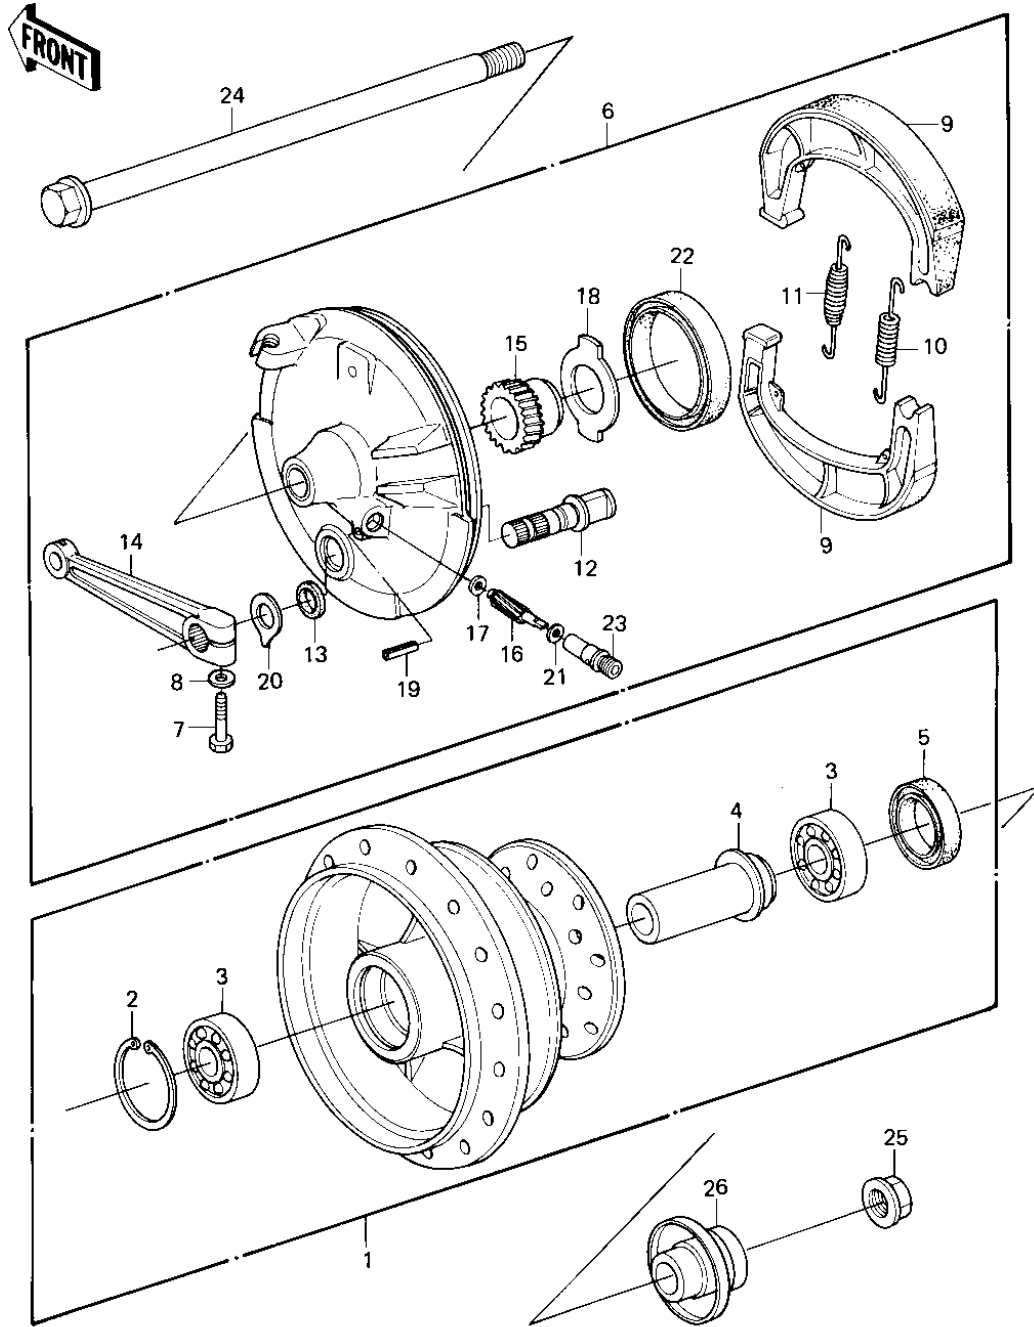

1981 KE175 PARTS DIAGRAM

FRONT HUB/BRAKE ('80-'81 KE175-D2/D3)

1981 KE175 PARTS LIST

FRONT HUB/BRAKE ('80-'81 KE175-D2/D3)

ITEM NAME	PART NUMBER	QUANTITY
DRUM-ASSY,FR BRK (Ref # 1)	41034-1014	1
CIRCLIP.37MM (Ref # 2)	481J3700	1
BEARING BALL #6301 (Ref # 3)	601B6301	2
COLLAR,FR BRAKE DRUM (Ref # 4)	92027-1097	1
OIL SEAL,FR BK DRUM (Ref # 5)	92050-059	1
PANEL-ASY,FR BRK (Ref # 6)	41035-1045	1
PANEL-ASY,FR BRK (Ref # 6)	41035-1045	1
BOLT-UPSET (Ref # 7)	112G0625	1
WASHER PLAIN 6MM (Ref # 8)	410B0600	1
SHOE,BRAKE (Ref # 9)	41048-015	2
SPRING,BRAKE SHOE (Ref # 10)	92081-1766	1
SPRING,BRAKE SHOE (Ref # 11)	92081-1550	1
CAM,BRAKE,FRONT (Ref # 12)	41050-1010	1
DUST SHIELD BRAKE CAM (Ref # 13)	41051-001	1
LEVER,BRAKE FRONT (Ref # 14)	41053-1012	1
GEAR,SPEEDOMETER,24T (Ref # 15)	41060-1017	1
PINION,SPEEDOMETER,8T (Ref # 16)	41060-1018	1
WASHER THRST SPD PINI (Ref # 17)	41063-001	1
RECIEVER-SPEED GEAR (Ref # 18)	41064-006	1
PIN,SPRING (Ref # 19)	41082-001	1
INDICATOR,BRAKE SHOE (Ref # 20)	41085-1003	1
WASHER THRST SPD PINI (Ref # 21)	41063-001	1
OIL SEAL F BRK PANEL (Ref # 22)	92050-010	1
BUSHING,METER GEAR (Ref # 23)	92087-1002	1
AXLE,FR,L=215 (Ref # 24)	41068-1095	1
NUT-12MM (Ref # 25)	92015-1156	1
COLLAR,FRONT AXLE (Ref # 26)	92027-1098	1