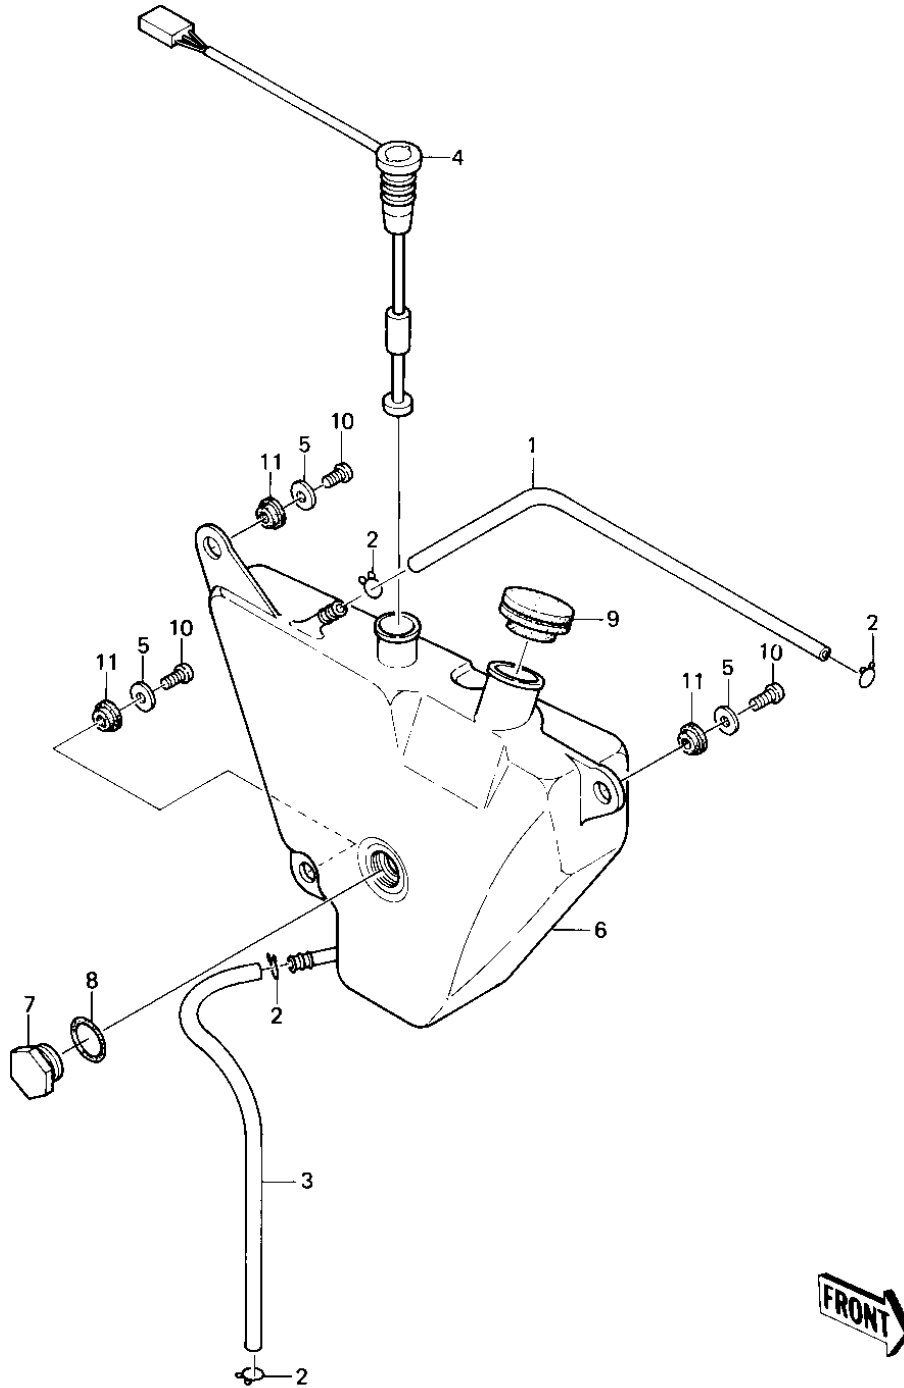

# 1981 KE175 PARTS DIAGRAM

OIL TANK ('80-'81 KE175-D2/D3)

## 1981 KE175 PARTS LIST

OIL TANK ('80-'81 KE175-D2/D3)

ITEM NAME	PART NUMBER	QUANTITY
TUBE VINYL 5X470, ACTUAL L=400MM (Ref # 1)	700Q05470	1
CLAMP FUEL PIPE (Ref # 2)	92037-010	4
TUBE,VINYL,4.5X400 (Ref # 3)	92059-107	1
SWITCH,OIL CHECK (Ref # 4)	27010-1031	1
WASHER PLAIN 8MM (Ref # 5)	410B0800	3
TANK,OIL (Ref # 6)	52001-1006	1
GUAGE-OIL LEVEL (Ref # 7)	52015-002	1
"O" RING,20MM (Ref # 8)	92055-051	1
CAP-OIL TANK (Ref # 9)	51049-1004	1
SCREW-PAN HEAD,6MM (Ref # 10)	92011-026	3
RUBBER,METER (Ref # 11)	92075-172	3