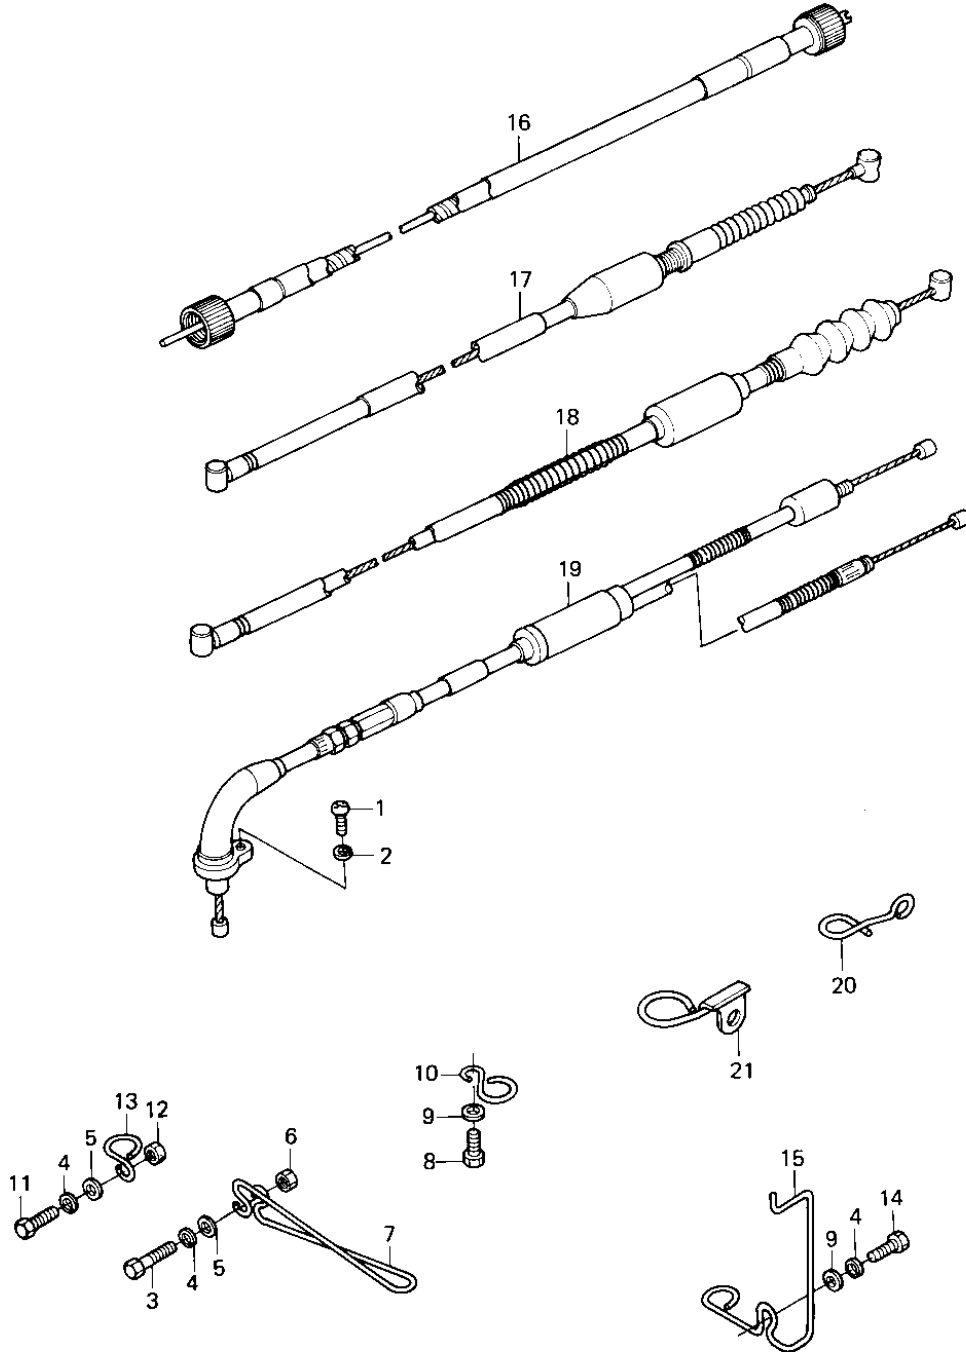

1981 KE175 PARTS DIAGRAM

CABLES ('80-'81 KE175-D2/D3)

1981 KE175 PARTS LIST

CABLES ('80-'81 KE175-D2/D3)

ITEM NAME	PART NUMBER	QUANTITY
SCREW PAN HEAD 5X10 (Ref # 1)	220B0510	1
WASHER SPRING 5MM (Ref # 2)	461F0500	1
BOLT-UPSET (Ref # 3)	112G0625	1
WASHER SPRING 6MM (Ref # 4)	461F0600	3
WASHER PLAIN 6MM (Ref # 5)	410B0600	2
NUT 6MM (Ref # 6)	311B0600	1
CLAMP,CABLE (Ref # 7)	92037-1014	1
BOLT-UPSET,6X12 (Ref # 8)	112G0612	1
WASHER PLAIN 6MM (Ref # 9)	411B0600	2
CLAMP,CABLE (Ref # 10)	92037-1034	1
BOLT-UPSET (Ref # 11)	112G0618	1
NUT 6MM (Ref # 12)	311B0600	1
CLAMP,CABLE (Ref # 13)	92037-1033	1
BOLT-UPSET,6X12 (Ref # 14)	112G0612	1
CLAMP (Ref # 15)	92037-1084	1
CABLE,SPEEDOMETER (Ref # 16)	54001-1011	1
CABLE,FRONT BRAKE (Ref # 17)	54005-1014	1
CABLE-BRAKE (Ref # 17)	54005-1030	1
CABLE-CLUTCH (Ref # 18)	54011-1063	1
CABLE,THROTTLE CONTRL (Ref # 19)	54012-1023	1
CLAMP,CABLE (Ref # 20)	92037-1016	1
CLAMP,CABLE (Ref # 21)	92037-1015	1