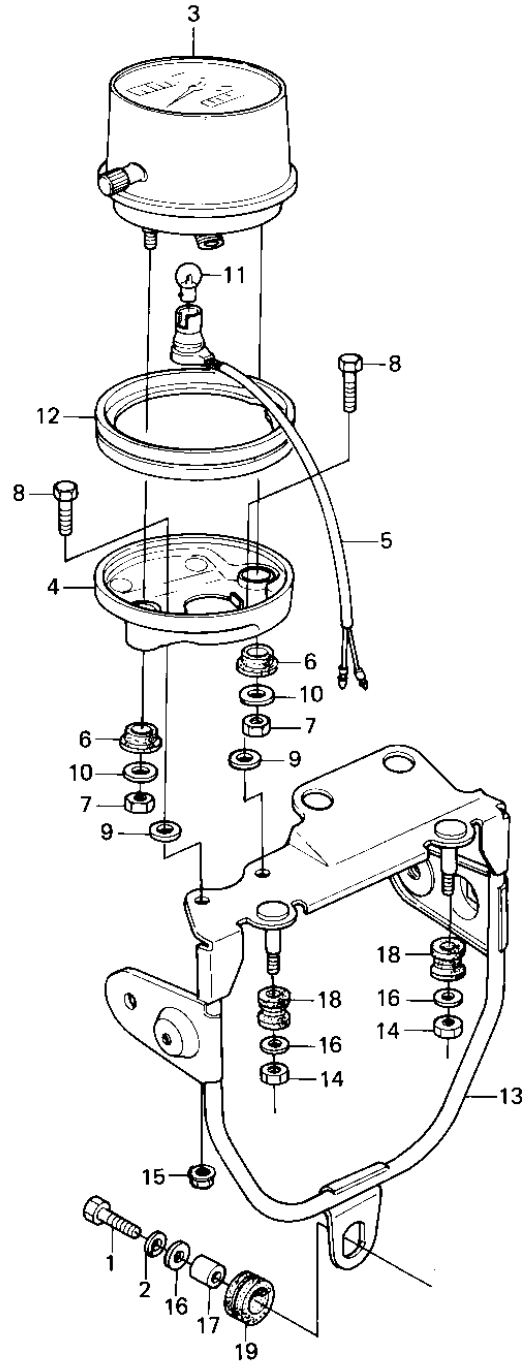

1981 KE175 PARTS DIAGRAM

METER ('80-'81 KE175-D2/D3)

1981 KE175 PARTS LIST

METER ('80-'81 KE175-D2/D3)

ITEM NAME	PART NUMBER	QUANTITY
BOLT-UPSET (Ref # 1)	112G0625	1
WASHER SPRING 6MM (Ref # 2)	461F0600	1
SPEEDOMETER,KM/H&MPH (Ref # 3)	25005-1049	1
SPEEDOMETER,KM/H (Ref # 3)	25005-1050	1
COVER,METER (Ref # 4)	14025-1075	1
SOCKET ASSY,SPEEDOMET (Ref # 5)	25010-021	1
DAMPER RUBBER,MET FIT (Ref # 6)	25019-023	2
NUT,5MM (Ref # 7)	311B0500	2
BOLT,HEX HEAD,6X14 (Ref # 8)	92003-204	2
WASHER,6M/M,METER (Ref # 9)	92022-1039	2
WASHER,PLAIN,6MM (Ref # 10)	92022-263	2
BULB-6V 3W (Ref # 11)	92069-053	1
DAMPER,METER (Ref # 12)	92075-1102	1
BRACKET,METER (Ref # 13)	25008-1009	1
NUT 6MM (Ref # 14)	311B0600	2
NUT-6MM (Ref # 15)	92015-1078	2
WASHER 6.5X20X1.6T (Ref # 16)	92022-125	3
COLLAR (Ref # 17)	92027-241	1
DAMPER RUBB SPEEDMETR (Ref # 18)	92075-024	2
DAMPER RUBBER,RR FENR (Ref # 19)	92075-209	1